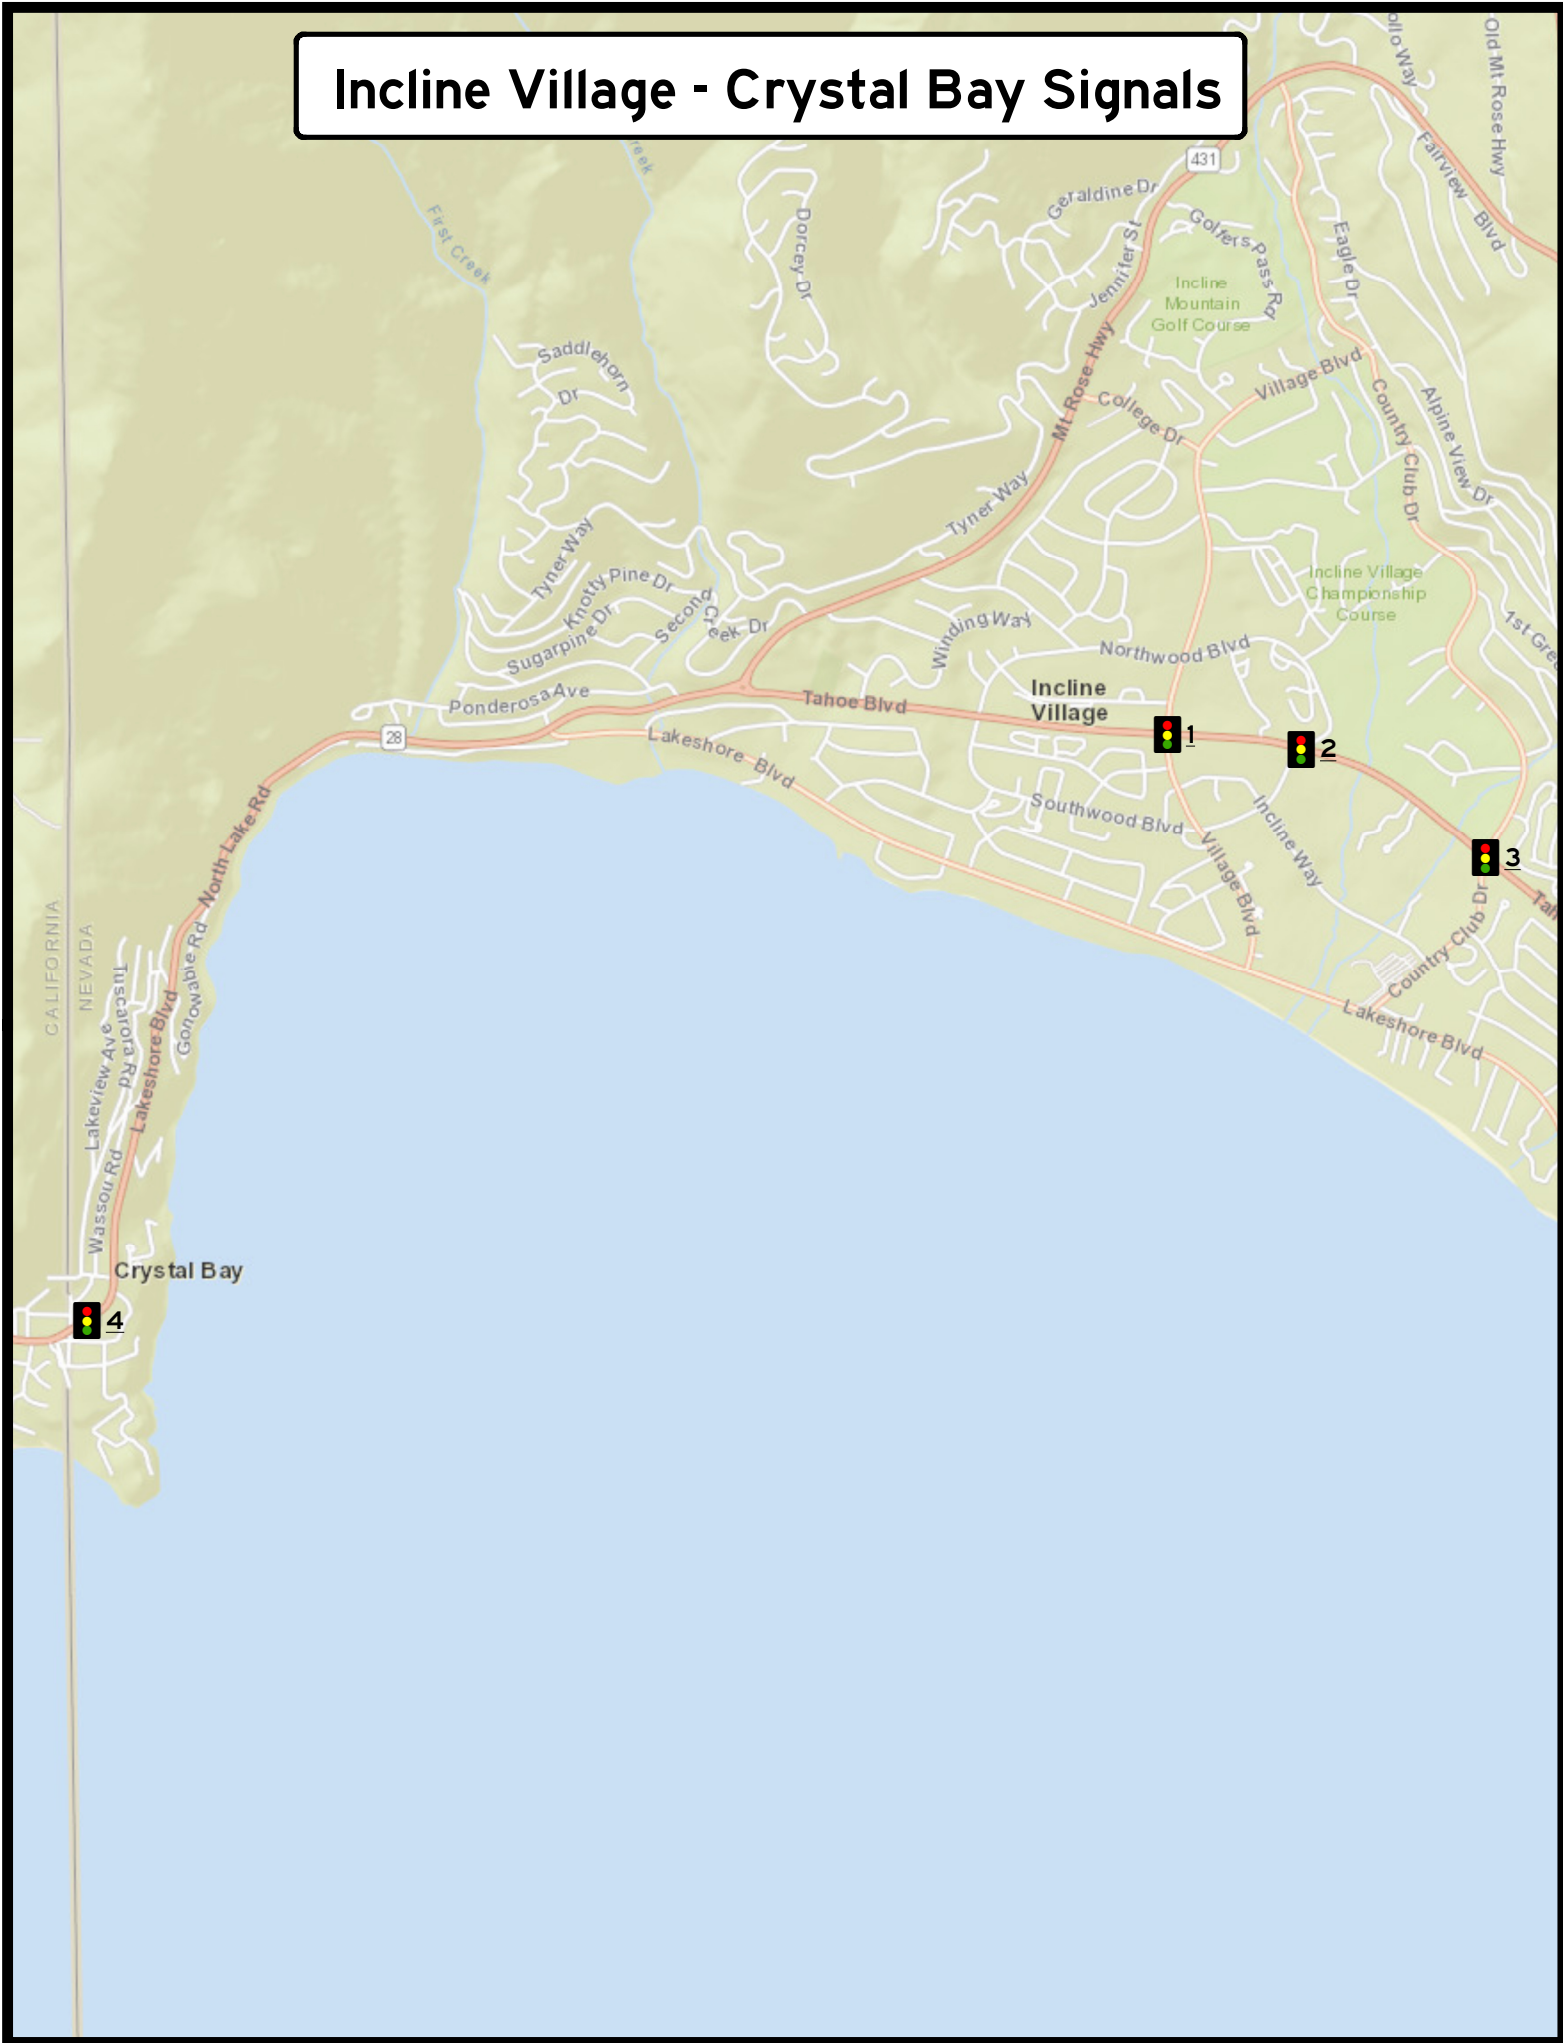

Incline Village - Crystal Bay Signals

Incline Village - Crystal Bay Signals

ID #	Major Street	Minor Street	Jurisdiction
1	Tahoe Blvd (SR 28)	Village Blvd.	Washoe County
2	Tahoe Blvd (SR 28)	Northwood/Southwood Blvd.	Washoe County
3	Tahoe Blvd (SR 28)	Country Club Dr.	Washoe County
4	SR 28 (Crystal Bay)	California State Line	Washoe County