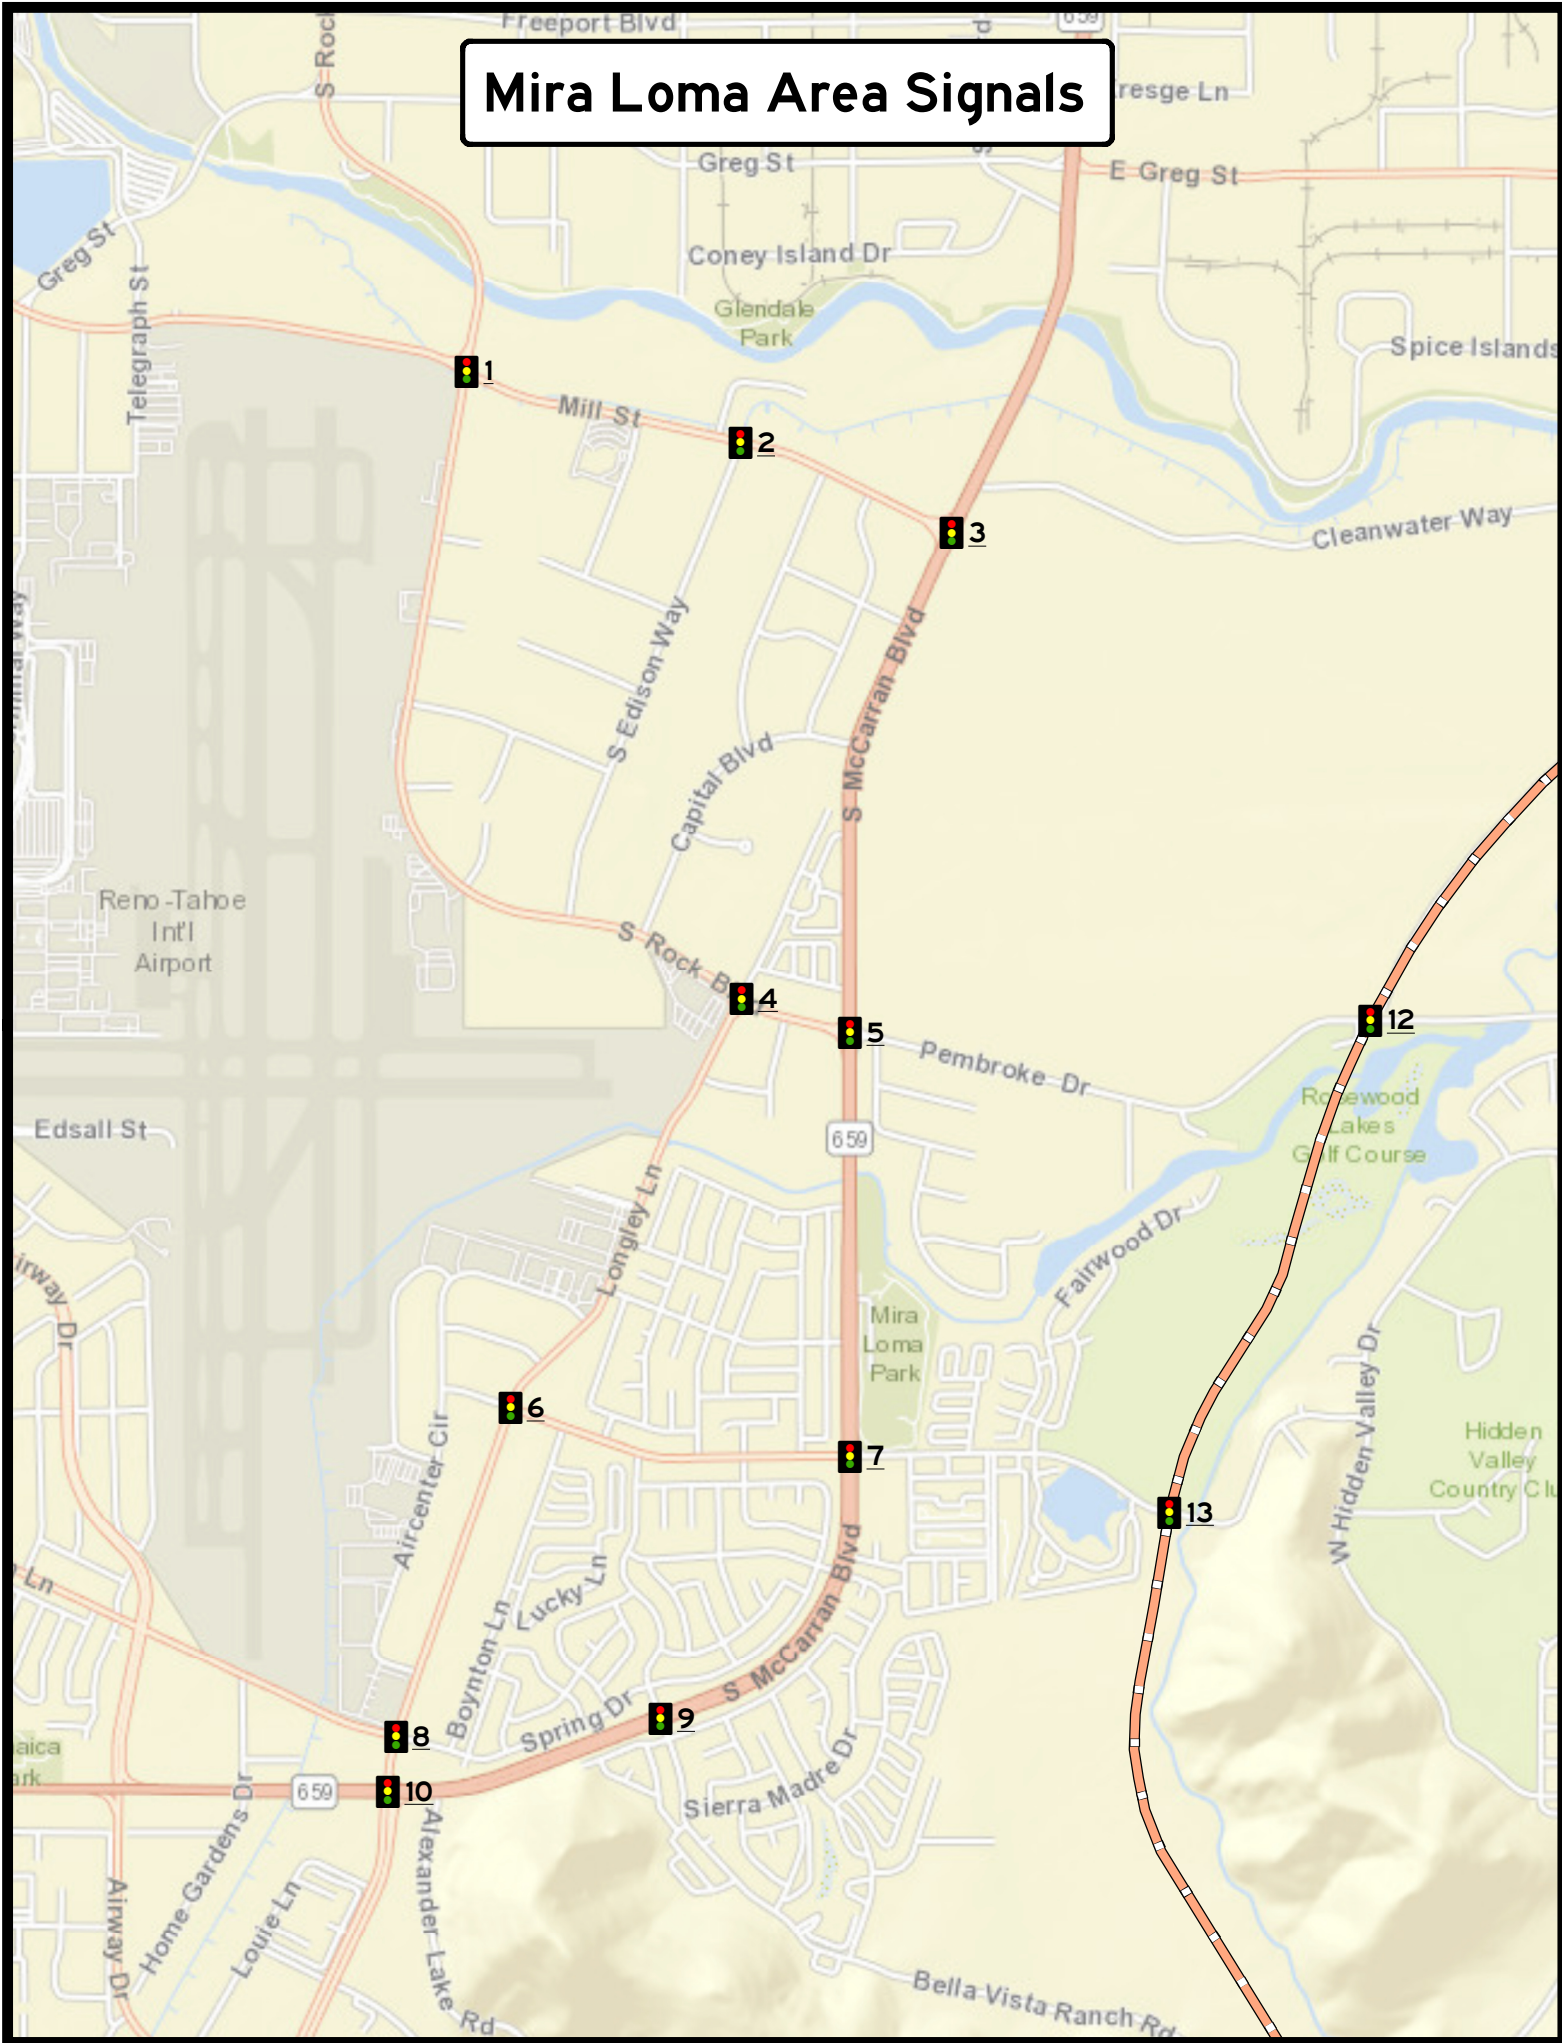

Mira Loma Area Signals

Mira Loma Area Signals

ID #	Major Street	Minor Street	Jurisdiction
1	Mill St.	S. Rock Blvd.	City of Reno
2	Mill St.	S. Edison Way	City of Reno
3	S. McCarran Blvd.	Mill St.	City of Reno
4	Longley Ln.	S. Rock Blvd.	City of Reno
5	S. McCarran Blvd.	S. Rock Blvd./Pembroke Dr.	City of Reno
6	Longley Ln.	Mira Loma Dr.	City of Reno
7	S. McCarran Blvd.	Mira Loma Dr.	City of Reno
8	Longley Ln.	E. Peckham Ln.	City of Reno
9	S. McCarran Blvd.	Rio Poco Rd.	City of Reno
10	S. McCarran Blvd.	Longley Ln.	City of Reno
11	Longley Ln.	Double R Blvd./Airway Dr.	City of Reno
12	Veterans Pkwy	Pembroke Dr.	City of Reno
13	Veterans Pkwy	Mira Loma Dr.	City of Reno