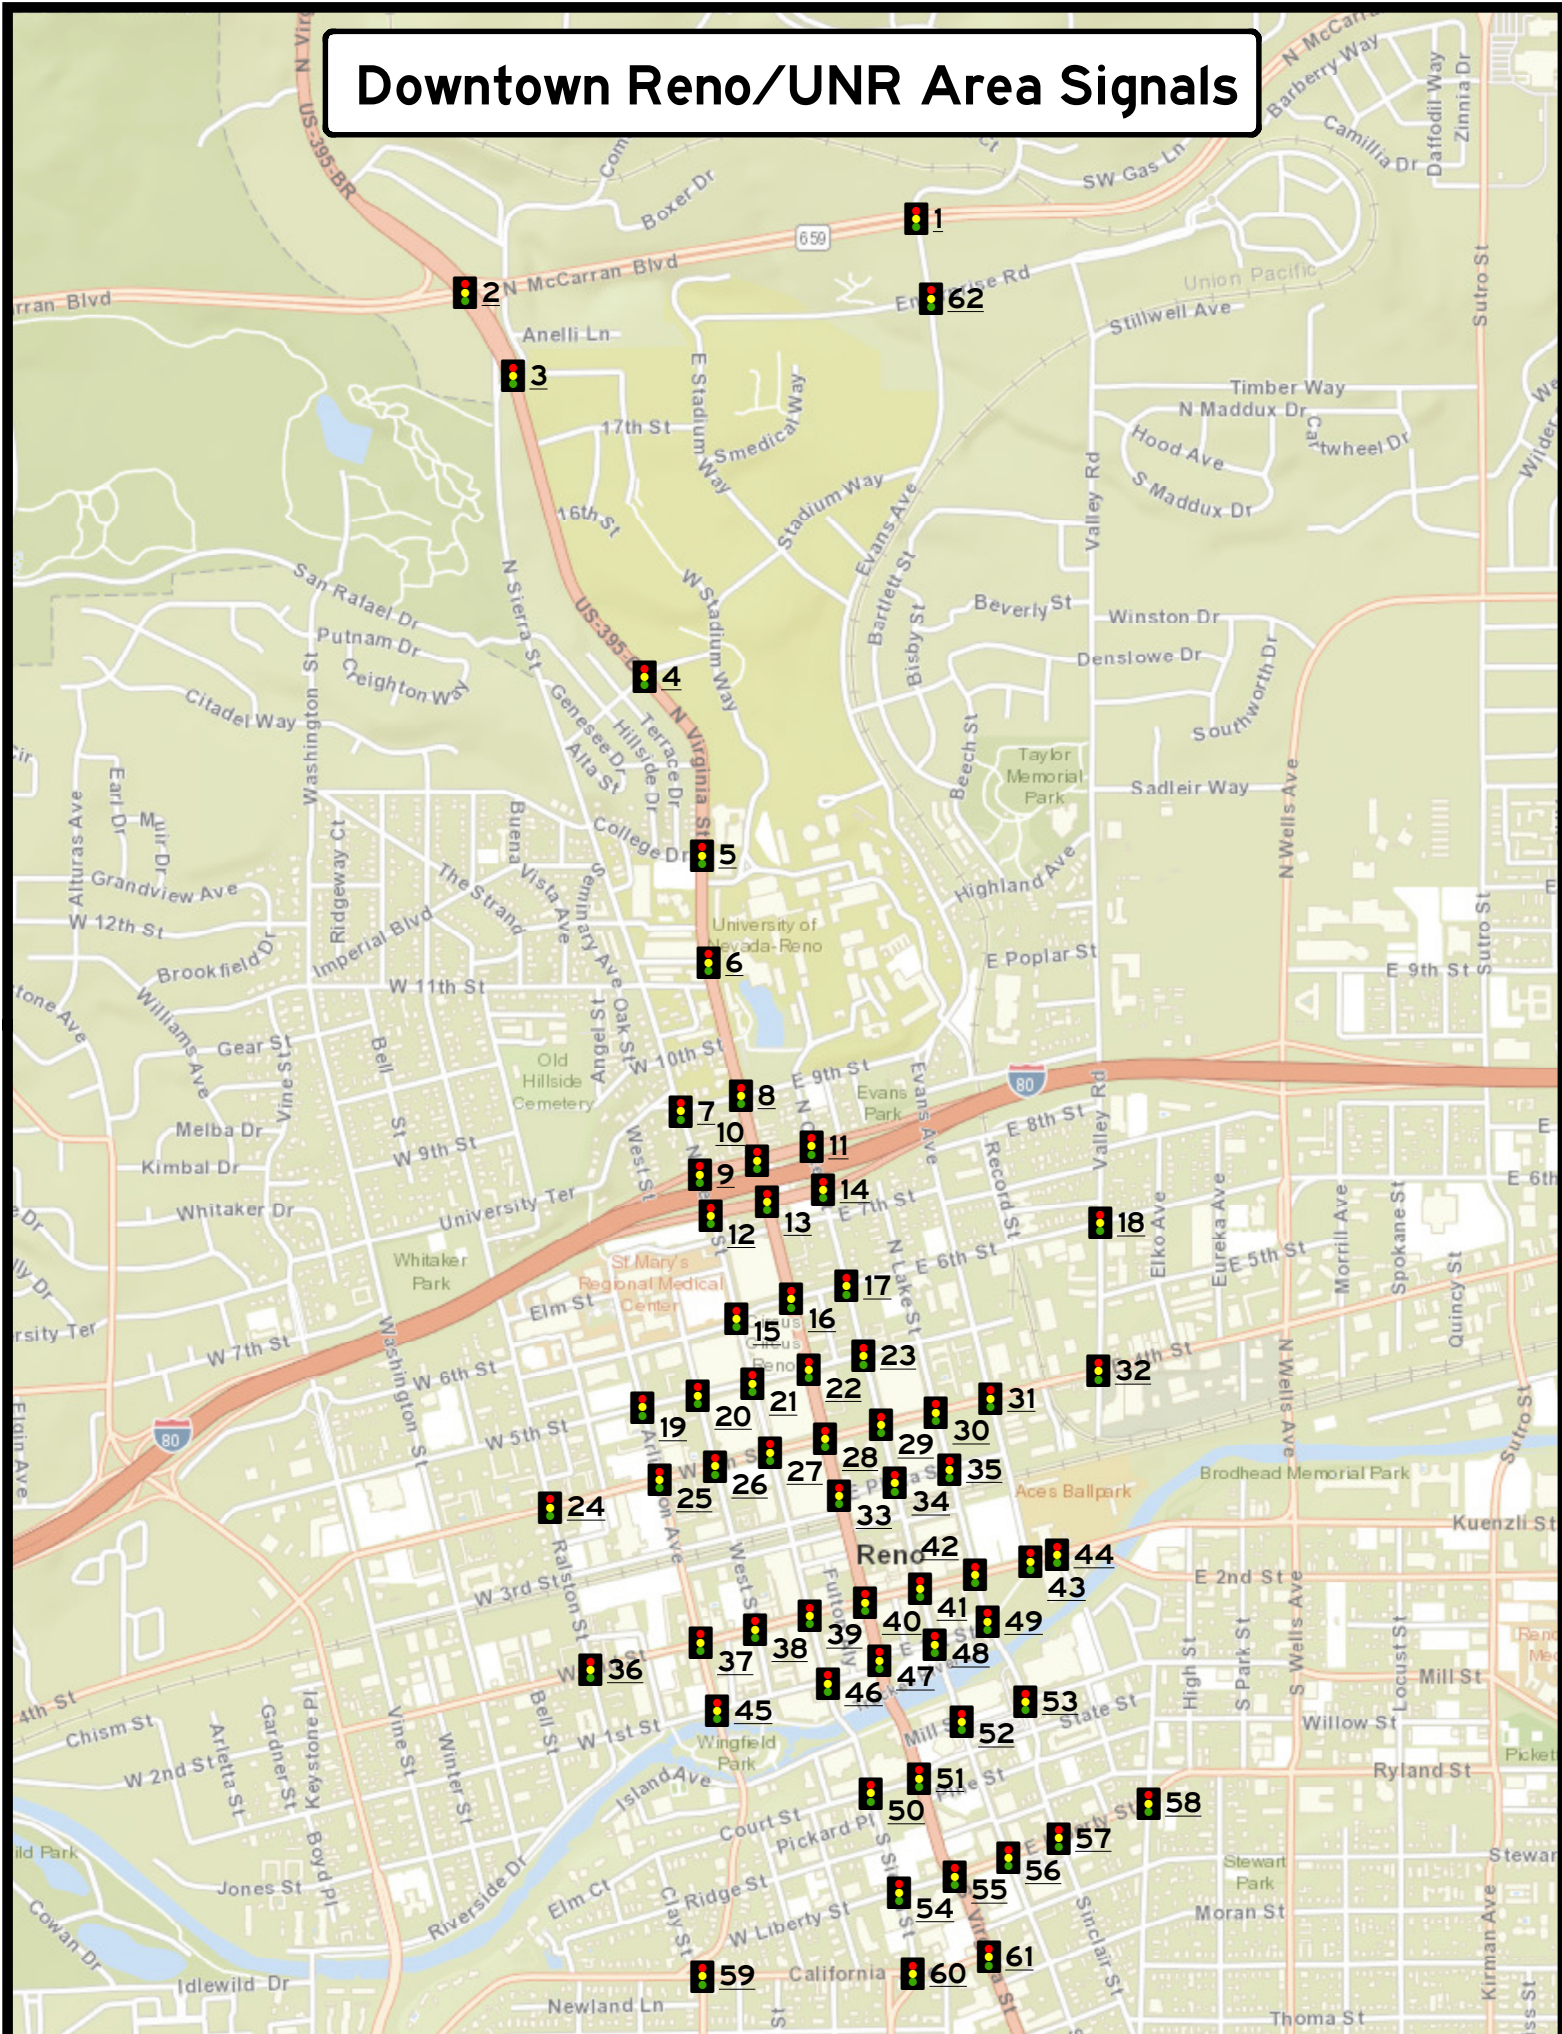

Downtown Reno/UNR Area Signals

Downtown Reno/UNR Area Signals			
ID #	Major Street	Minor Street	Jurisdiction
1	N. McCarran Blvd.	Socrates Dr./Evans Ave.	City of Reno
2	N. Virginia St.	N. McCarran Blvd.	City of Reno
3	N. Virginia St.	N. Sierra St.	City of Reno
4	N. Virginia St.	15th St.	City of Reno
5	N. Virginia St.	College Dr.	City of Reno
6	N. Virginia St.	Artemesia Way	City of Reno
7	N. Sierra St.	W. 9th St.	City of Reno
8	N. Virginia St.	9th St.	City of Reno
9	N. Sierra St.	W. 8th St.	City of Reno
10	N. Virginia St.	8th St.	City of Reno
11	N. Center St.	E. 8th St.	City of Reno
12	N. Sierra St.	Maple St.	City of Reno
13	N. Virginia St.	Maple St.	City of Reno
14	N. Center St.	E. Maple St.	City of Reno
15	N. Sierra St.	W. 6th St.	City of Reno
16	N. Virginia St.	6th St.	City of Reno
17	N. Center St.	E. 6th St.	City of Reno
18	E. 6th St.	Valley Rd.	City of Reno
19	W. 5th St.	N. Arlington Ave.	City of Reno
20	W. 5th St.	West St.	City of Reno
21	N. Sierra St.	W. 5th St.	City of Reno
22	N. Virginia St.	5th St.	City of Reno
23	N. Center St.	E. 5th St.	City of Reno
24	W. 4th St.	Ralston St.	City of Reno
25	W. 4th St.	N. Arlington Ave.	City of Reno
26	W. 4th St.	West St.	City of Reno
27	N. Sierra St.	W. 4th St.	City of Reno
28	N. Virginia St.	4th St.	City of Reno
29	N. Center St.	E. 4th St.	City of Reno
30	E. 4th St.	Lake St.	City of Reno
31	E. 4th St.	Evans Ave.	City of Reno
32	E. 4th St.	Valley Rd.	City of Reno
33	N. Virginia St.	E. Plaza St.	City of Reno
34	N. Center St.	E. Plaza St.	City of Reno
35	Lake St.	E. Plaza St.	City of Reno
36	W. 2nd St.	Ralston St.	City of Reno
37	W. 2nd St.	N. Arlington Ave.	City of Reno
38	W. 2nd St.	West St.	City of Reno
39	N. Sierra St.	W. 2nd St.	City of Reno
40	N. Virginia St.	2nd St.	City of Reno
41	N. Center St.	E. 2nd St.	City of Reno
42	E. 2nd St.	Lake St.	City of Reno
43	E. 2nd St.	Evans Ave.	City of Reno
44	E. 2nd St.	NevlInn St.	City of Reno
45	W. 1st St.	N. Arlington Ave.	City of Reno
46	N. Sierra St.	W. 1st St.	City of Reno
47	N. Virginia St.	1st St.	City of Reno
48	N. Center St.	E. 1st St.	City of Reno
49	E. 1st St.	Lake St.	City of Reno
50	S. Sierra St.	Court St.	City of Reno
51	N. Virginia St.	Court St.	City of Reno
52	S. Center St.	Mill St.	City of Reno
53	Mill St.	S. Lake St.	City of Reno
54	S. Sierra St.	W. Liberty St.	City of Reno
55	S. Virginia St.	Liberty St.	City of Reno
56	S. Center St.	E. Liberty St.	City of Reno
57	E. Liberty St.	Sinclair St.	City of Reno
58	E. Liberty St.	Holcomb Ave.	City of Reno
59	California Ave.	S. Arlington Ave.	City of Reno
60	S. Sierra St.	California Ave.	City of Reno
61	N. Virginia St.	California Ave.	City of Reno
62	Evans Ave	Enterprise Rd	City of Reno

- Denotes Upcoming New Signal