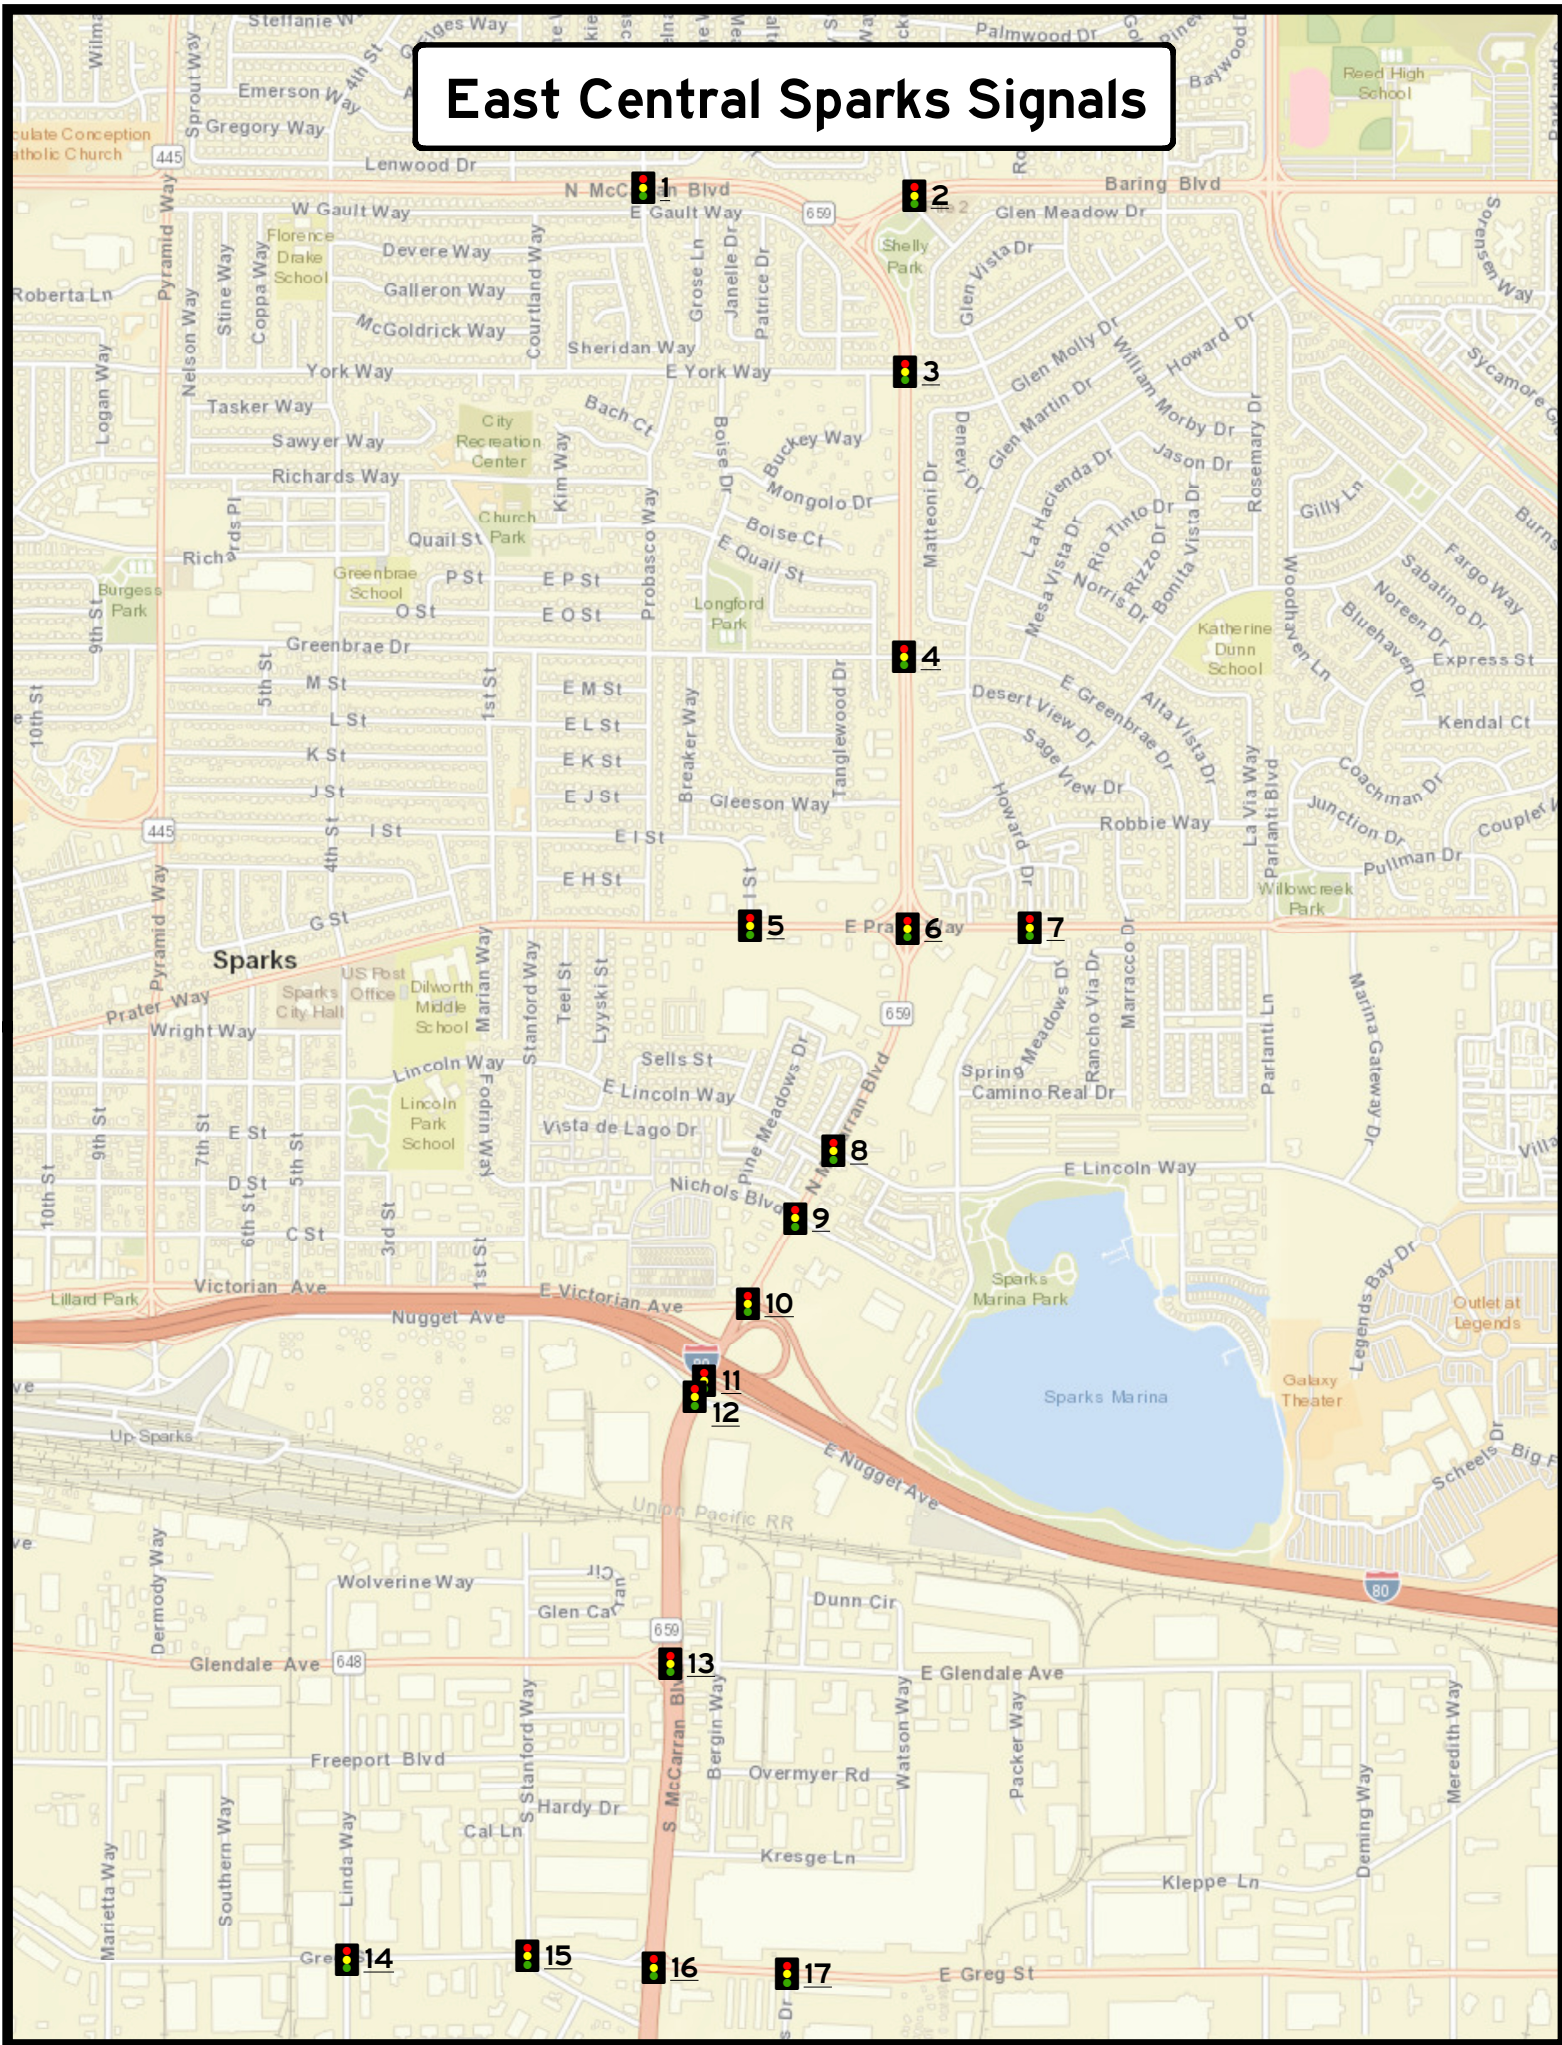

 - Denotes Upcoming New Signal

Northeast Reno Signals

Northeast Reno Signals			
ID #	Major Street	Minor Street	Jurisdiction
1	Clear Acre Ln.	Scottsdale Rd.	City of Reno
2	Clear Acre Ln.	NB U.S. 395 On-Ramp	City of Reno
3	Clear Acre Ln.	SB U.S. 395 On/Off Ramps	City of Reno
4	Clear Acre Ln.	Selmi Dr.	City of Reno
5	N. McCarran Blvd.	Sutro St.	City of Reno
6	N. McCarran Blvd.	Clear Acre Ln.	City of Reno
7	N. McCarran Blvd.	SB U.S. 395 On/Off Ramps	City of Reno
8	N. McCarran Blvd.	NB U.S. 395 On/Off Ramps	City of Reno
9	N. McCarran Blvd.	Northtowne Ln.	City of Reno
10	Sutro St.	Wedekind Rd.	City of Reno
11	Oddie Blvd.	Sutro St.	City of Reno
12	Oddie Blvd.	Montello St.	City of Reno
13	Oddie Blvd.	SB U.S. 395 On/Off Ramps	City of Reno
14	Oddie Blvd.	NB U.S. 395 On/Off Ramps	City of Reno
15	Oddie Blvd.	Silverada Blvd.	City of Reno
16	Oddie Blvd.	Mall Dr.	City of Sparks

East Central Sparks Signals

East Central Sparks Signals			
ID #	Major Street	Minor Street	Jurisdiction
1	N. McCarran Blvd.	Probasco Way	City of Sparks
2	Baring Blvd.	N. Truckee Ln.	City of Sparks
3	N. McCarran Blvd.	E. York Way	City of Sparks
4	N. McCarran Blvd.	E. Greenbrae Dr.	City of Sparks
5	E. Prater Way	I St.	City of Sparks
6	N. McCarran Blvd.	E. Prater Way	City of Sparks
7	E. Prater Way	Howard Dr.	City of Sparks
8	N. McCarran Blvd.	E. Lincoln Way	City of Sparks
9	N. McCarran Blvd.	Nichols Blvd.	City of Sparks
10	N. McCarran Blvd.	E. Victorian Ave.	City of Sparks
11	S. McCarran Blvd.	EB I-80 On/Off Ramps	City of Sparks
12	S. McCarran Blvd.	E. Nugget Ave.	City of Sparks
13	S. McCarran Blvd.	Glendale Ave.	City of Sparks
14	Greg St.	Linda Way	City of Sparks
15	Greg St.	S. Stanford Way	City of Sparks
16	S. McCarran Blvd.	E. Greg St.	City of Sparks
17	E. Greg St.	Spice Islands Dr.	City of Sparks