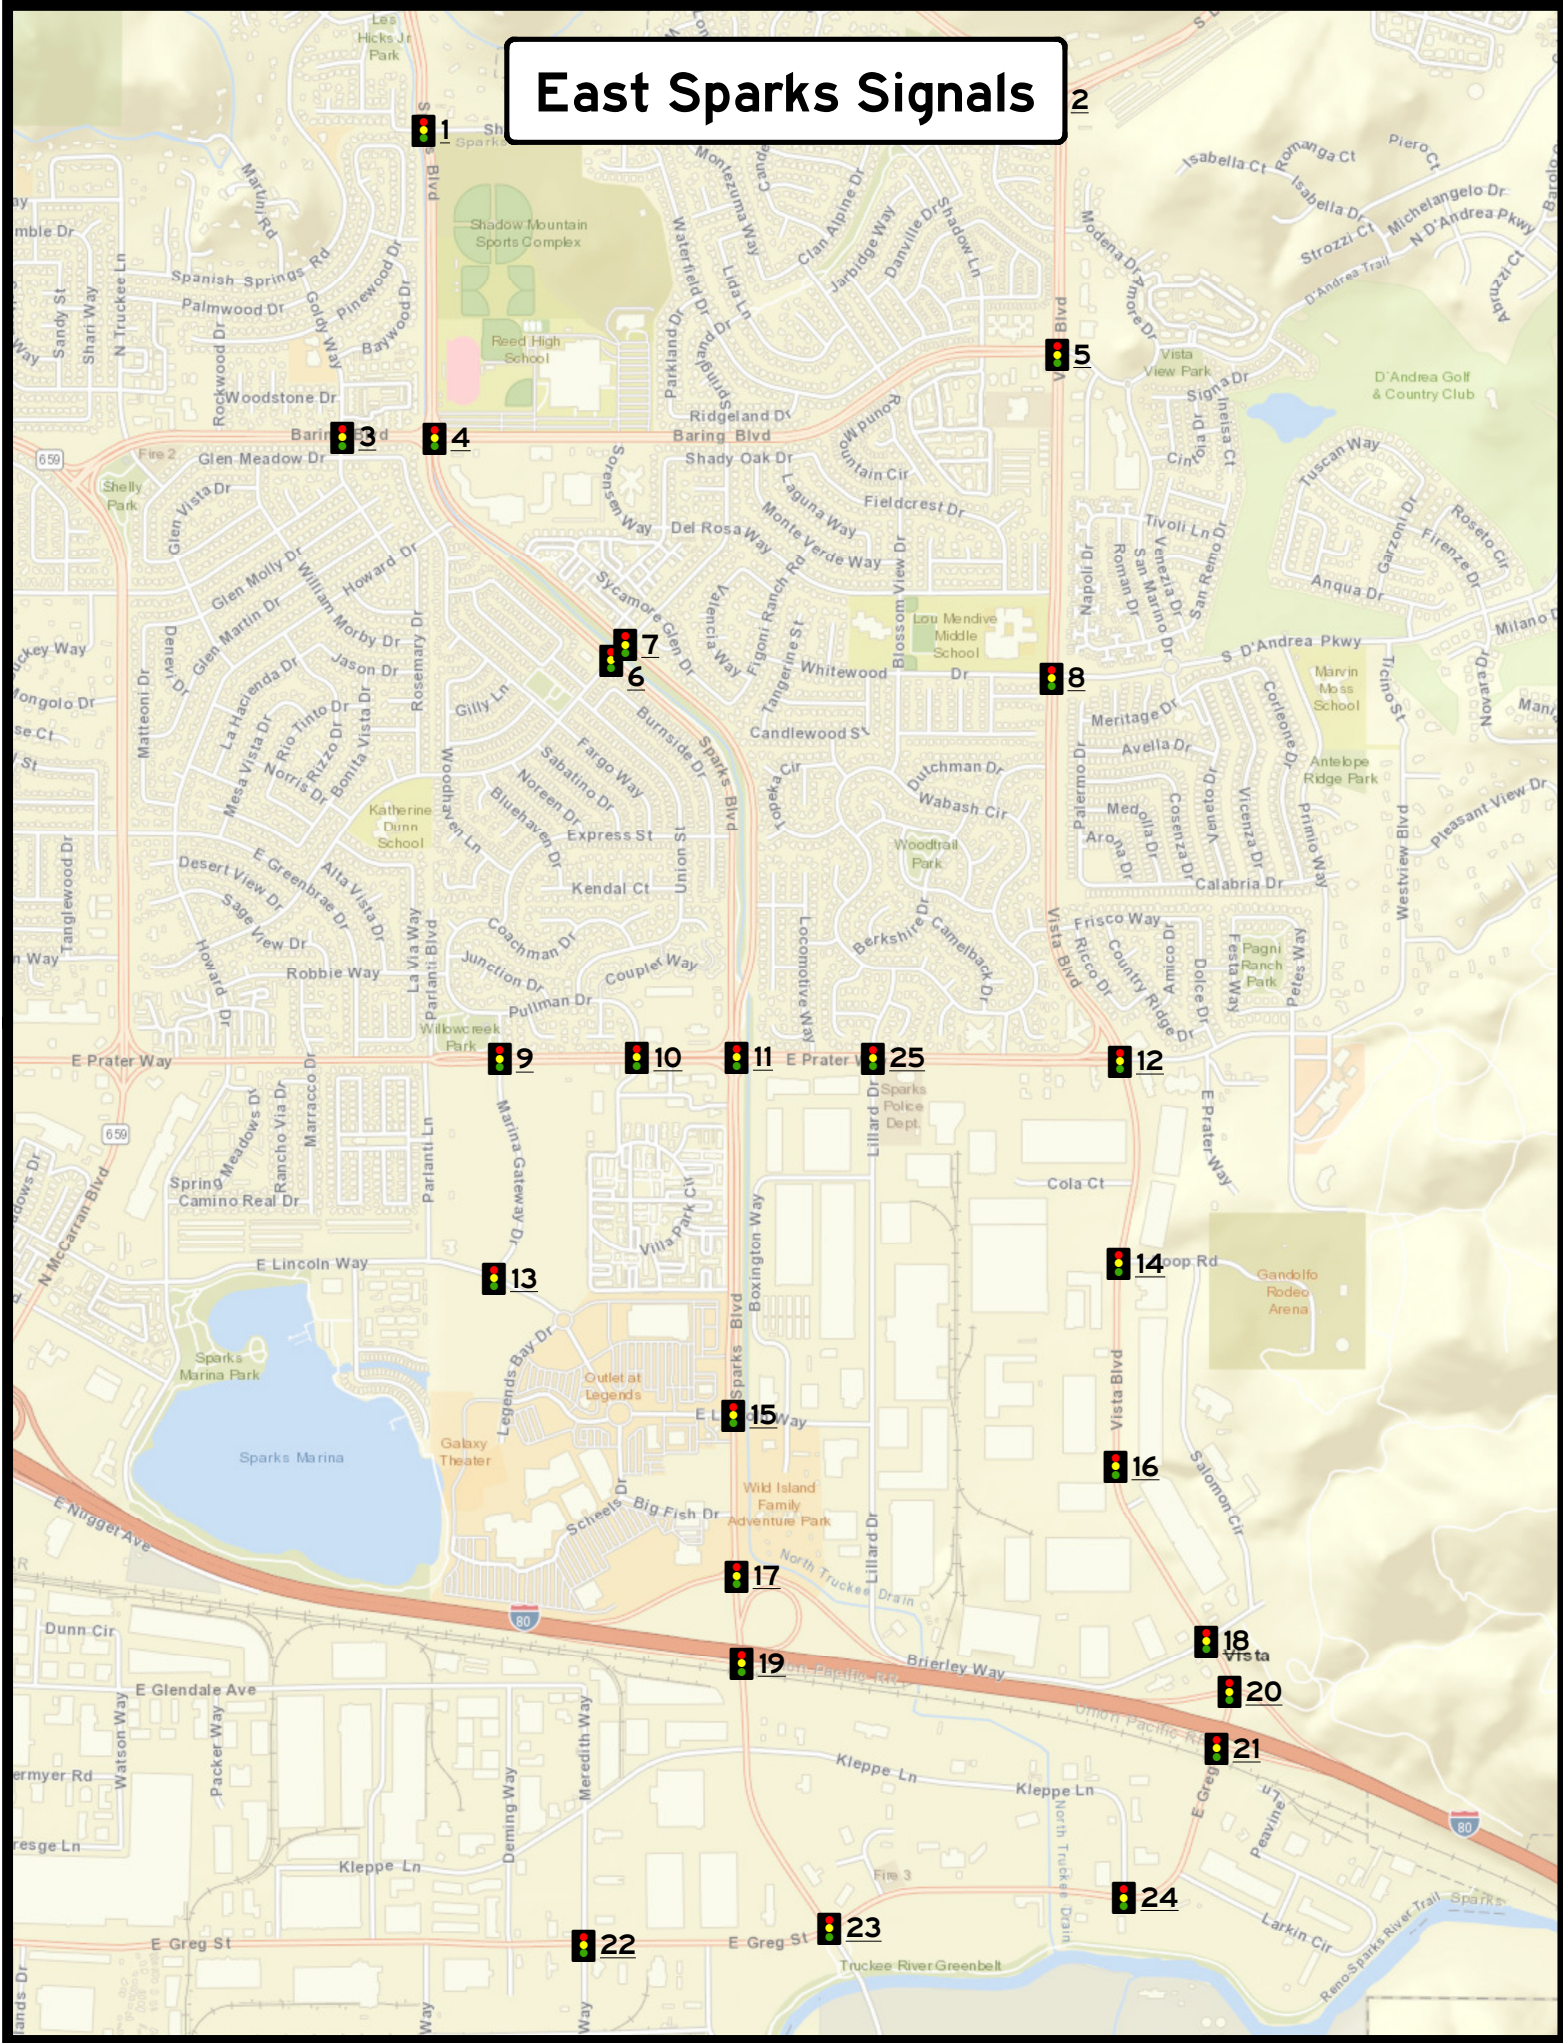

East Sparks Signals

East Sparks Signals			
ID #	Major Street	Minor Street	Jurisdiction
1	Sparks Blvd.	Shadow Ln.	City of Sparks
2	Vista Blvd.	S. Los Altos Pkwy.	City of Sparks
3	Baring Blvd.	Goldy Way	City of Sparks
4	Sparks Blvd.	Baring Blvd.	City of Sparks
5	Vista Blvd.	Baring Blvd.	City of Sparks
6	SB Sparks Blvd.	O'Callaghan Dr.	City of Sparks
7	NB Sparks Blvd.	Springland Dr.	City of Sparks
8	Vista Blvd.	Whitewood Dr./S. D'Andrea	City of Sparks
9	E. Prater Way	Marina Gateway Dr./Station St.	City of Sparks
10	E. Prater Way	Pullman Dr.	City of Sparks
11	Sparks Blvd.	E. Prater Way	City of Sparks
12	Vista Blvd.	E. Prater Way	City of Sparks
13	E. Lincoln Way	Marina Gateway Dr.	City of Sparks
14	Vista Blvd.	Loop Rd.	City of Sparks
15	Sparks Blvd.	E. Lincoln Way	City of Sparks
16	Vista Blvd.	Fedex/UPS Dwy.	City of Sparks
17	Sparks Blvd.	WB I-80 On/Off Ramps	City of Sparks
18	Vista Blvd.	Brierley Way	City of Sparks
19	Sparks Blvd.	EB I-80 On/Off Ramps	City of Sparks
20	Vista Blvd.	WB I-80 On/Off Ramps	City of Sparks
21	Vista Blvd.	EB I-80 On/Off Ramps	City of Sparks
22	E. Greg St.	Franklin Way	City of Sparks
23	Sparks Blvd.	E. Greg St.	City of Sparks
24	E. Greg St.	Kleppe Ln.	City of Sparks
25	E. Prater Way	Lillard Dr.	City of Sparks