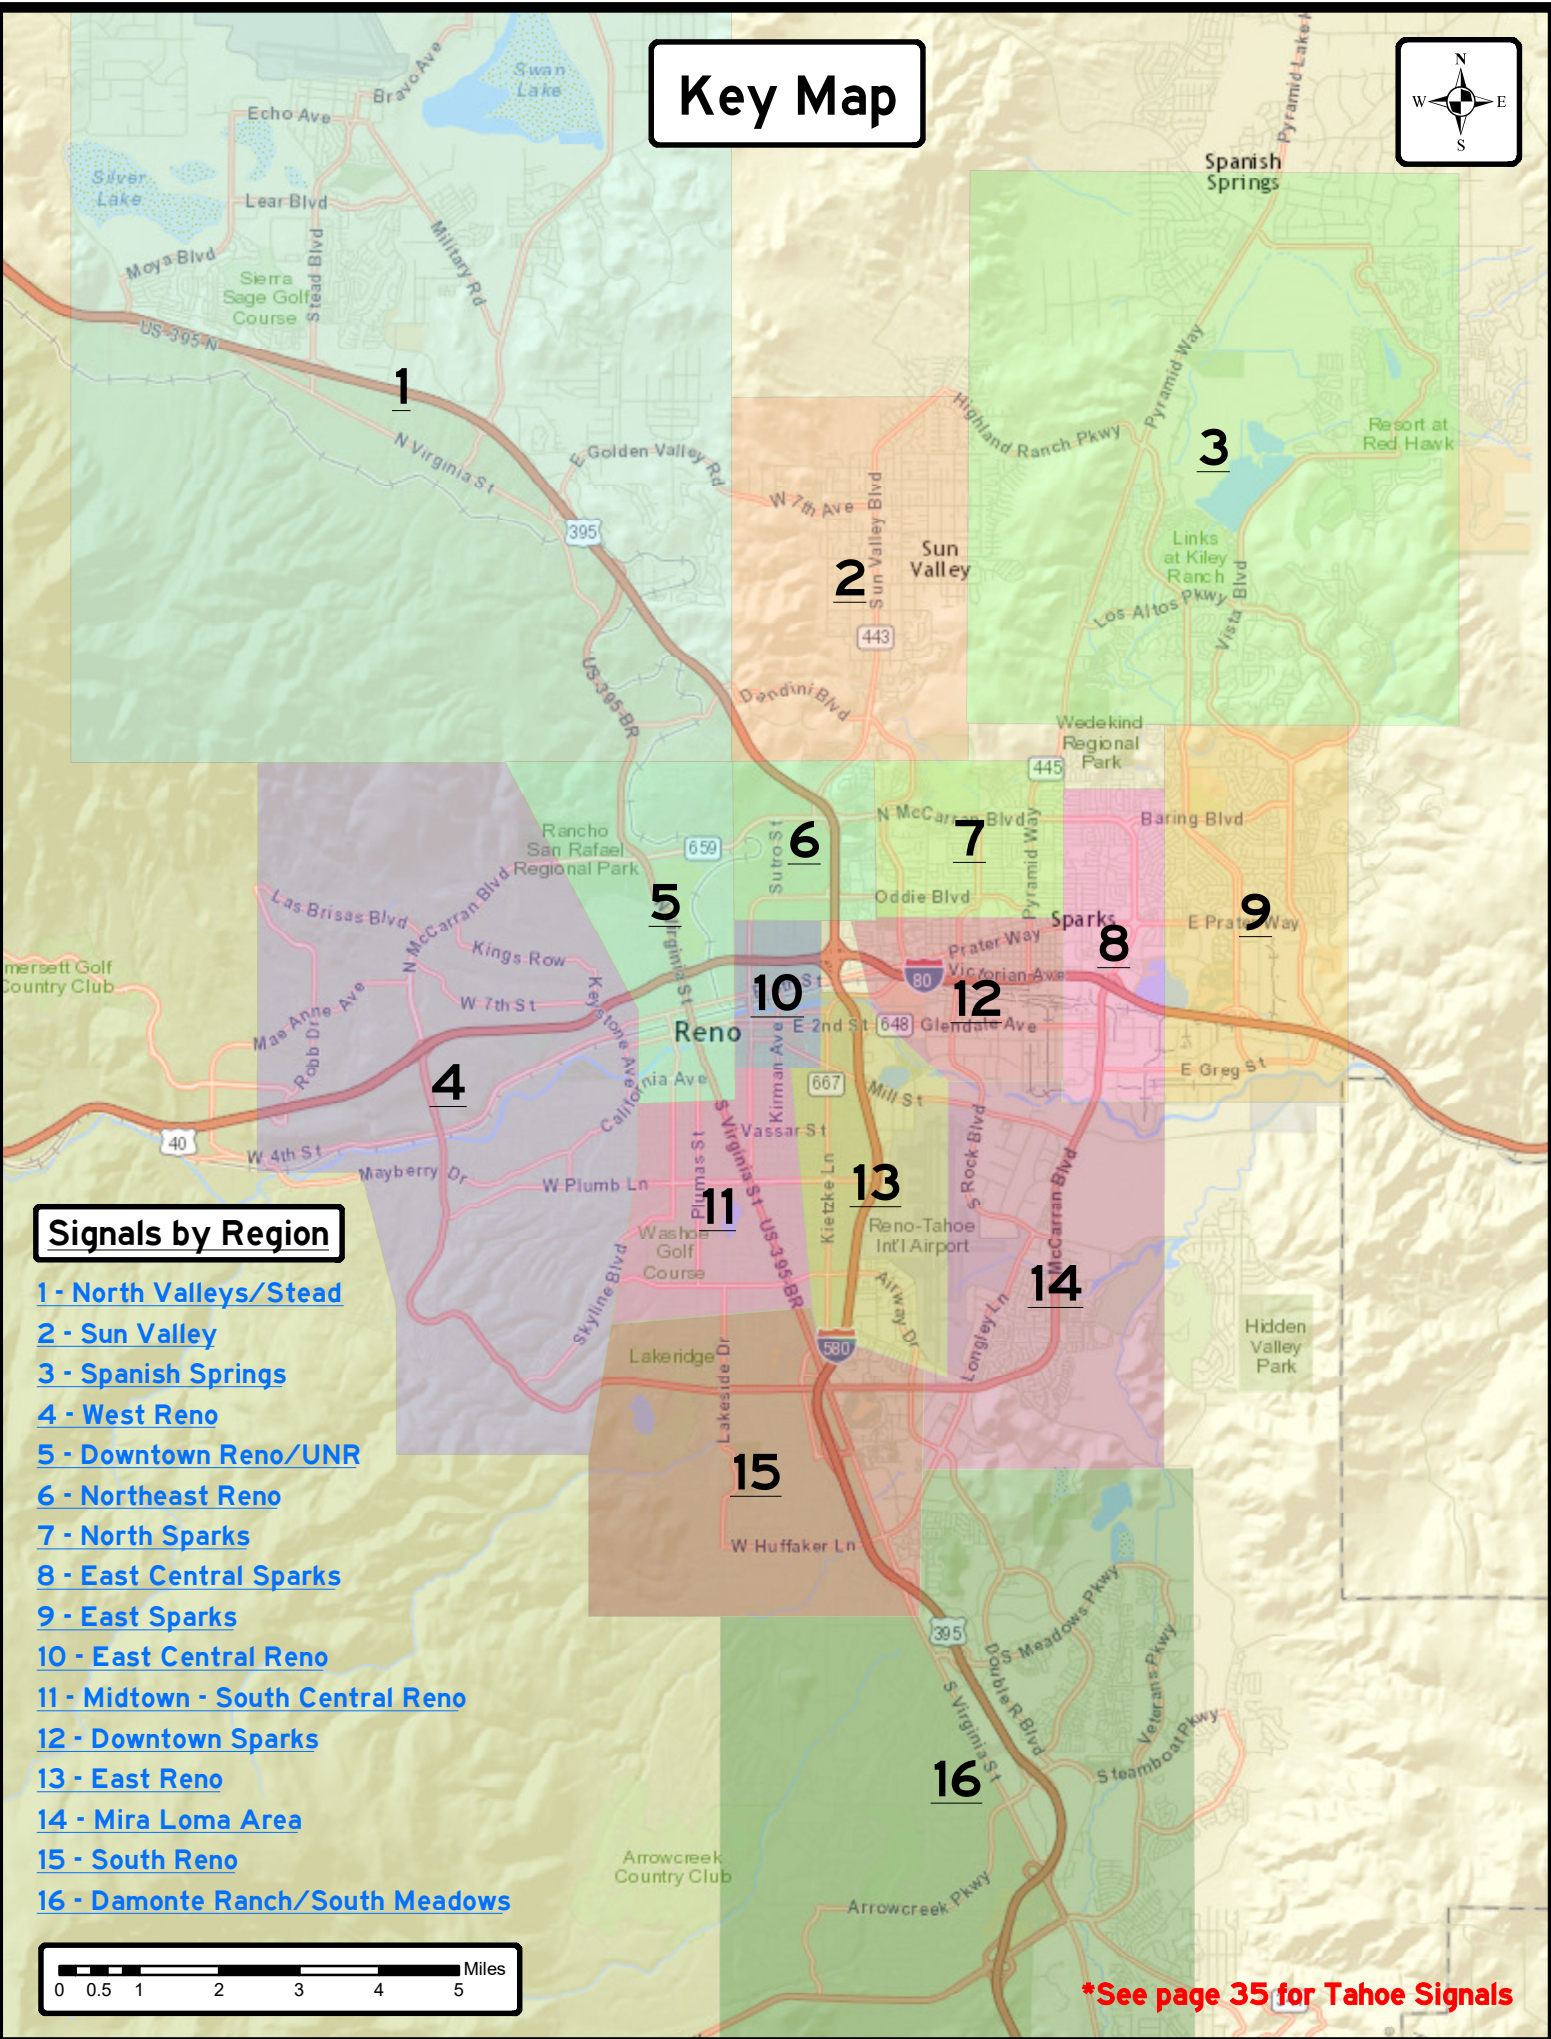

RENO/SPARKS REGIONAL SIGNALIZED INTERSECTION LIST & MAP

RENO SIGNALS: 272 ACTIVE, 3 UPCOMING
SPARKS SIGNALS: 114 ACTIVE, 1 UPCOMING
WASHOE COUNTY SIGNALS: 18 ACTIVE, 2 UPCOMING

TOTAL ACTIVE SIGNALS: 402

UPDATED: JUNE 2019

Key Map

Signals by Region

- [1 - North Valleys/Stead](#)
- [2 - Sun Valley](#)
- [3 - Spanish Springs](#)
- [4 - West Reno](#)
- [5 - Downtown Reno/UNR](#)
- [6 - Northeast Reno](#)
- [7 - North Sparks](#)
- [8 - East Central Sparks](#)
- [9 - East Sparks](#)
- [10 - East Central Reno](#)
- [11 - Midtown - South Central Reno](#)
- [12 - Downtown Sparks](#)
- [13 - East Reno](#)
- [14 - Mira Loma Area](#)
- [15 - South Reno](#)
- [16 - Damonte Ranch/South Meadows](#)

 - Denotes Upcoming New Signal

Sun Valley Signals

Sun Valley Signals

ID #	Major Street	Minor Street	Jurisdiction
1	Sun Valley Dr.	7th Ave.	Washoe County
2	Sun Valley Dr.	5th Ave.	Washoe County
3	Sun Valley Dr.	4th Ave.	Washoe County
4	Sun Valley Dr.	2nd Ave.	Washoe County
5	Sun Valley Dr.	1st Ave.	Washoe County
6	Sun Valley Blvd./Clear Acre	Dandini Blvd./El Rancho Dr.	Washoe County
7	Sun Valley Dr.	Highlands Ranch Pkwy	Washoe County