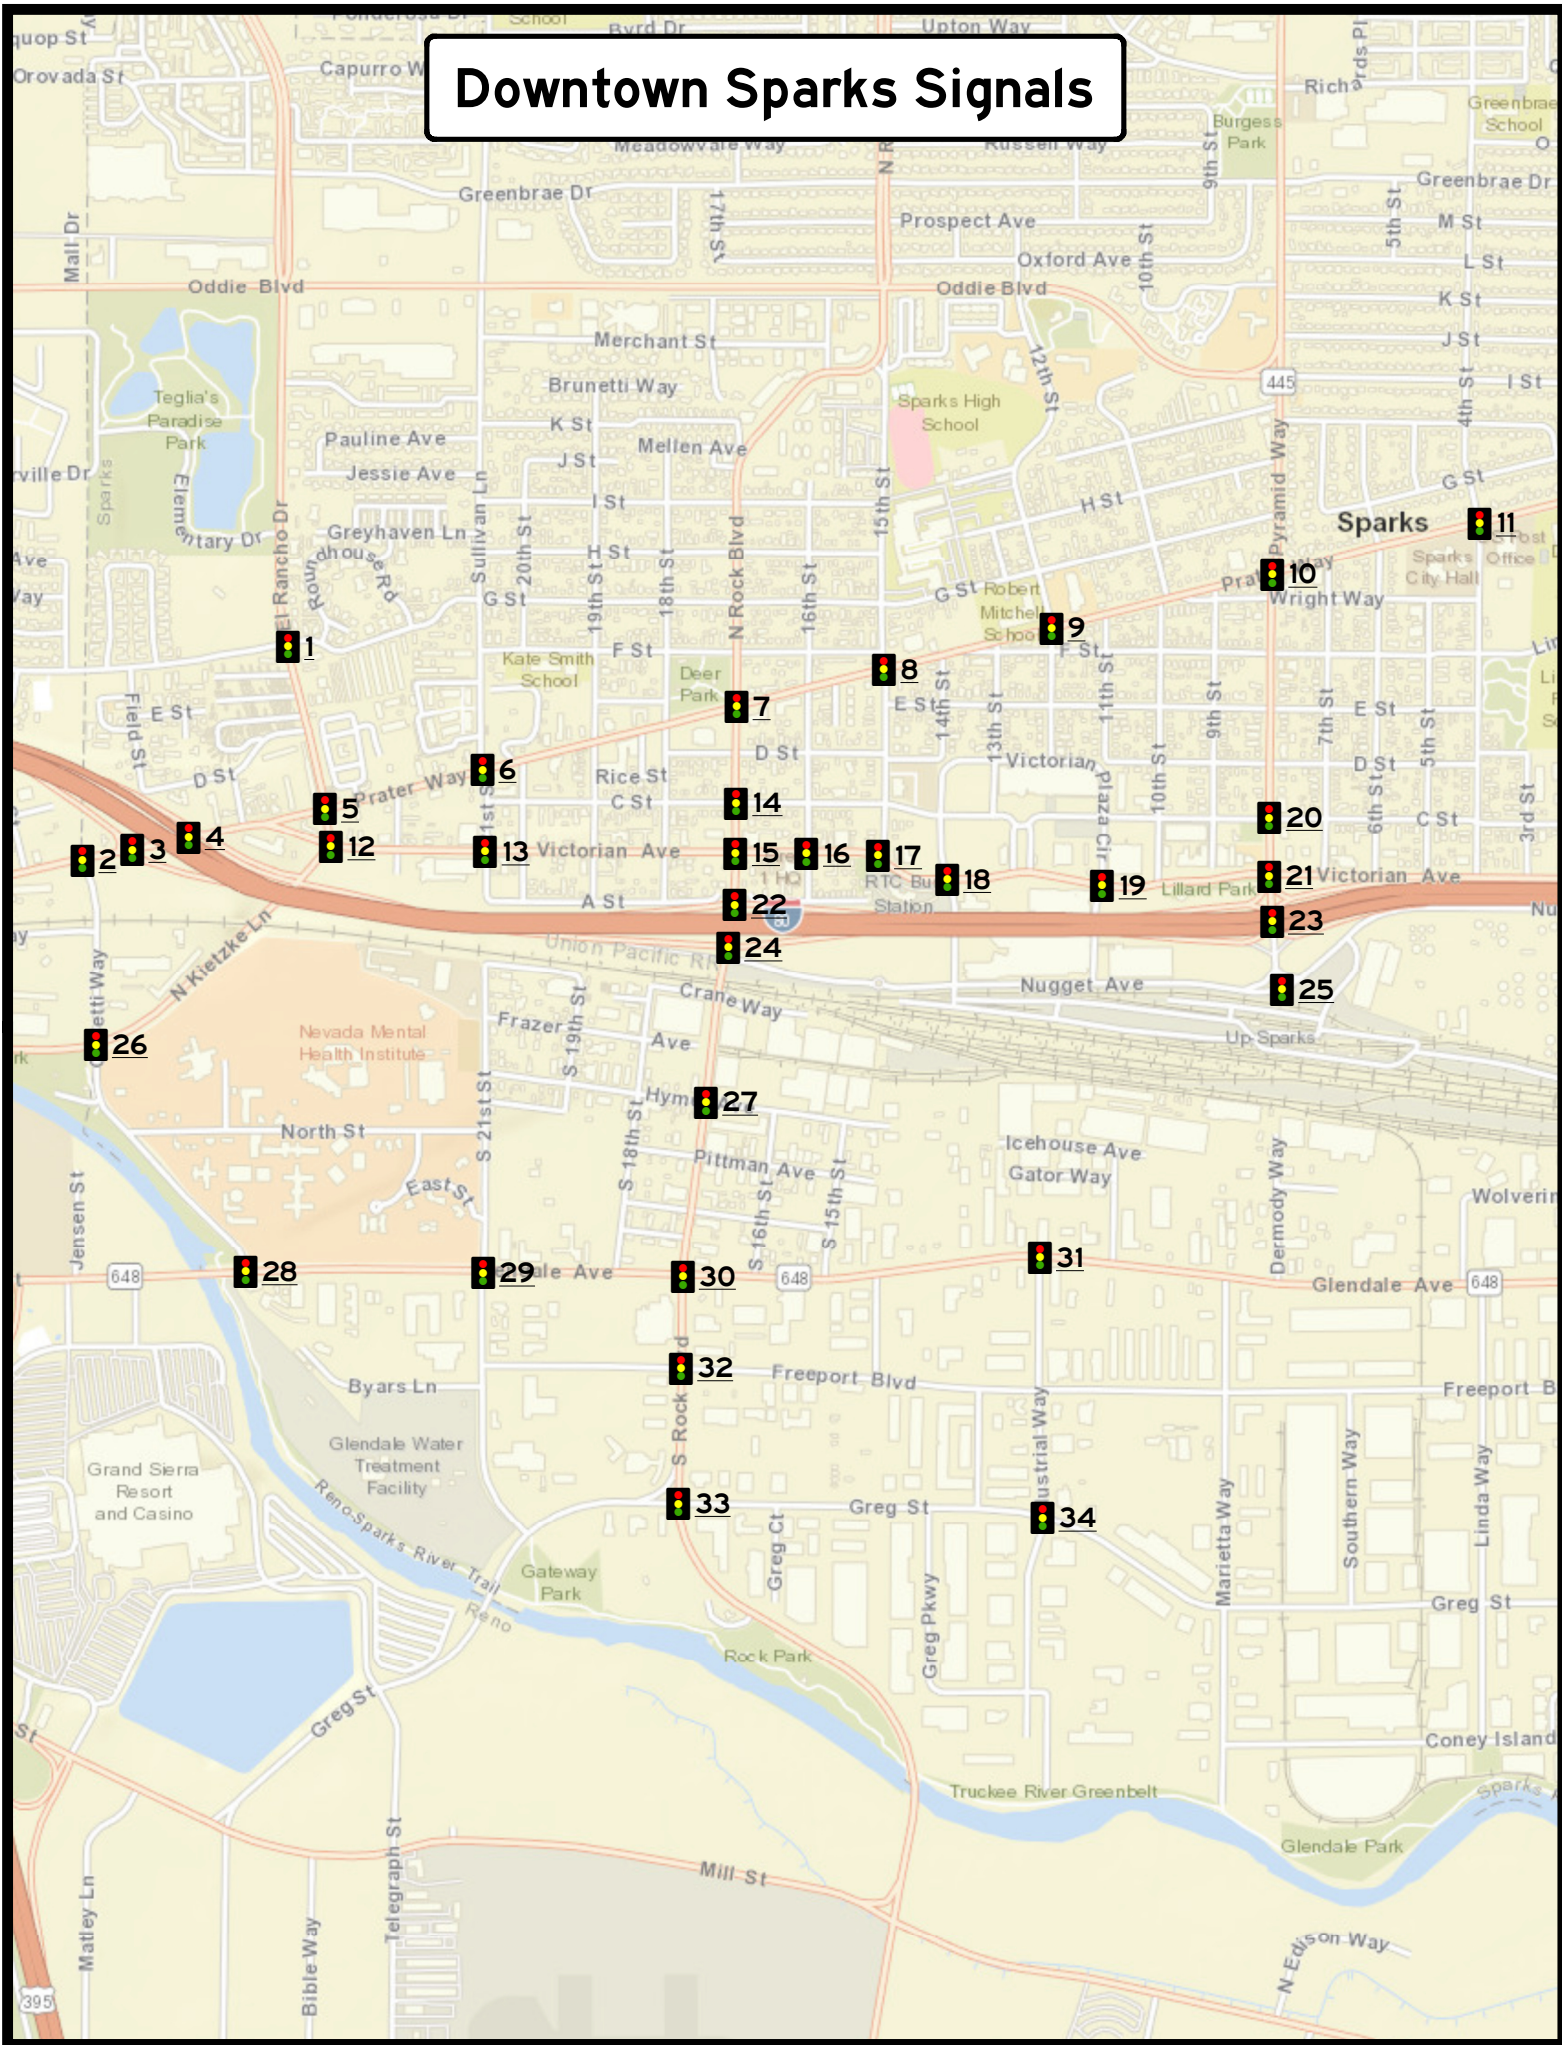

Downtown Sparks Signals

Downtown Sparks Signals

ID #	Major Street	Minor Street	Jurisdiction
1	El Rancho Dr.	G St.	City of Reno
2	Prater Way	Galletti Way	City of Sparks
3	Prater Way	EB I-80 On/Off Ramps	City of Sparks
4	Prater Way	WB I-80 On/Off Ramps	City of Sparks
5	El Rancho Dr.	Prater Way	City of Reno
6	21st St./Sullivan Ln.	Prater Way	City of Sparks
7	N. Rock Blvd.	Prater Way	City of Sparks
8	Prater Way	15th St.	City of Sparks
9	Prater Way	12th St.	City of Sparks
10	Pyramid Way	Prater Way	City of Sparks
11	Prater Way	4th St.	City of Sparks
12	N. Kietzke Ln./El Rancho Dr.	Victorian Ave.	City of Reno
13	21st St.	Victorian Ave.	City of Sparks
14	N. Rock Blvd.	C St.	City of Sparks
15	N. Rock Blvd.	Victorian Ave.	City of Sparks
16	Victorian Ave.	16th Ave.	City of Sparks
17	Victorian Ave.	15th Ave.	City of Sparks
18	Victorian Ave.	Victorian Plaza Cir.	City of Sparks
19	Victorian Ave.	Victorian Plaza Cir.	City of Sparks
20	Pyramid Way	C St.	City of Sparks
21	Pyramid Way	Victorian Ave.	City of Sparks
22	N. Rock Blvd.	WB I-80 On/Off Ramps	City of Sparks
23	Pyramid Way	EB/WB I-80 (SPUI)	City of Sparks
24	S. Rock Blvd.	EB I-80 On/Off Ramps	City of Sparks
25	Pyramid Way	Nugget Ave.	City of Sparks
26	N. Kietzke Ln.	Galletti Way	City of Reno
27	S. Rock Blvd.	Hymmer Ave.	City of Sparks
28	Glendale Ave.	Galletti Way	City of Sparks
29	Glendale Ave.	S. 21st St.	City of Sparks
30	S. Rock Blvd.	Glendale Ave.	City of Sparks
31	Glendale Ave.	Industrial Way.	City of Sparks
32	S. Rock Blvd.	Freeport Blvd.	City of Sparks
33	S. Rock Blvd.	Greg St.	City of Sparks
34	Greg St.	Industrial Way	City of Sparks