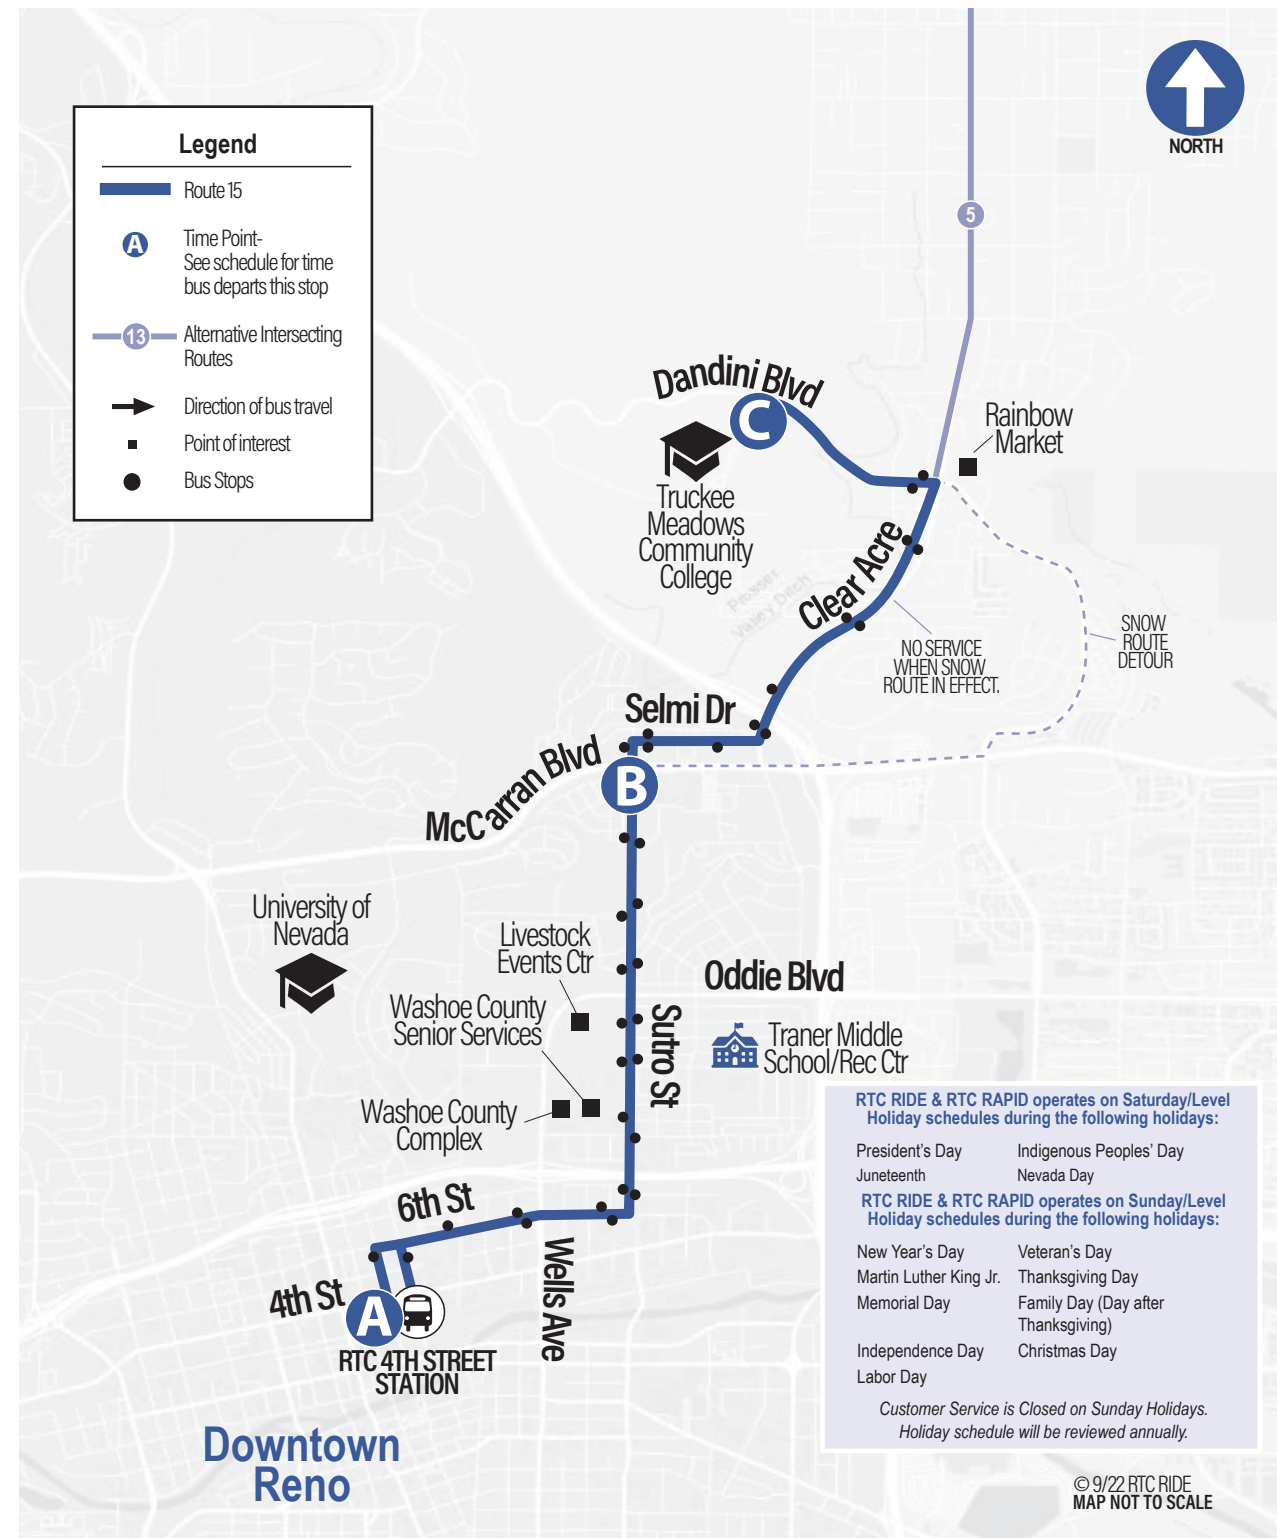

# ROUTE 15

**SUTRO/WEDEKIND/  
TMCC**

Effective September 9, 2023

### Legend

- Route 15
- A Time Point- See schedule for time bus departs this stop
- 13 Alternative Intersecting Routes
- Direction of bus travel
- Point of interest
- Bus Stops

**RTC RIDE & RTC RAPID operates on Saturday/Level Holiday schedules during the following holidays:**

**Sunday/Sunday-Level Holiday / Domingo/Feriado a nivel domingo**

**FROM DOWNTOWN RENO**

5:45	5:52	6:00
6:45	6:52	7:00
7:45	7:52	8:00
8:45	8:52	9:00
9:45	9:54	10:02
10:45	10:54	11:02
11:45	11:54	<b>12:02</b>
<b>12:45</b>	<b>12:54</b>	<b>1:02</b>
<b>1:45</b>	<b>1:54</b>	<b>2:02</b>
Next Bus Approximately Every 60 Minutes		
5:45	5:54	6:02
6:45	6:52	7:00
7:45	7:52	8:00
8:45	8:52	9:00
9:45	9:52	10:00

**TO DOWNTOWN RENO**

6:01	6:08	6:17
7:01	7:08	7:17
8:01	8:08	8:17
9:01	9:08	9:17
10:03	10:10	10:19
11:03	11:10	11:19
<b>12:03</b>	<b>12:10</b>	<b>12:19</b>
<b>1:03</b>	<b>1:10</b>	<b>1:19</b>
<b>2:03</b>	<b>2:10</b>	<b>2:19</b>
Next Bus Approximately Every 60 Minutes		
6:03	6:10	6:19
7:01	7:08	7:17
8:01	8:08	8:17
9:01	9:08	9:17
10:01	10:08	10:17