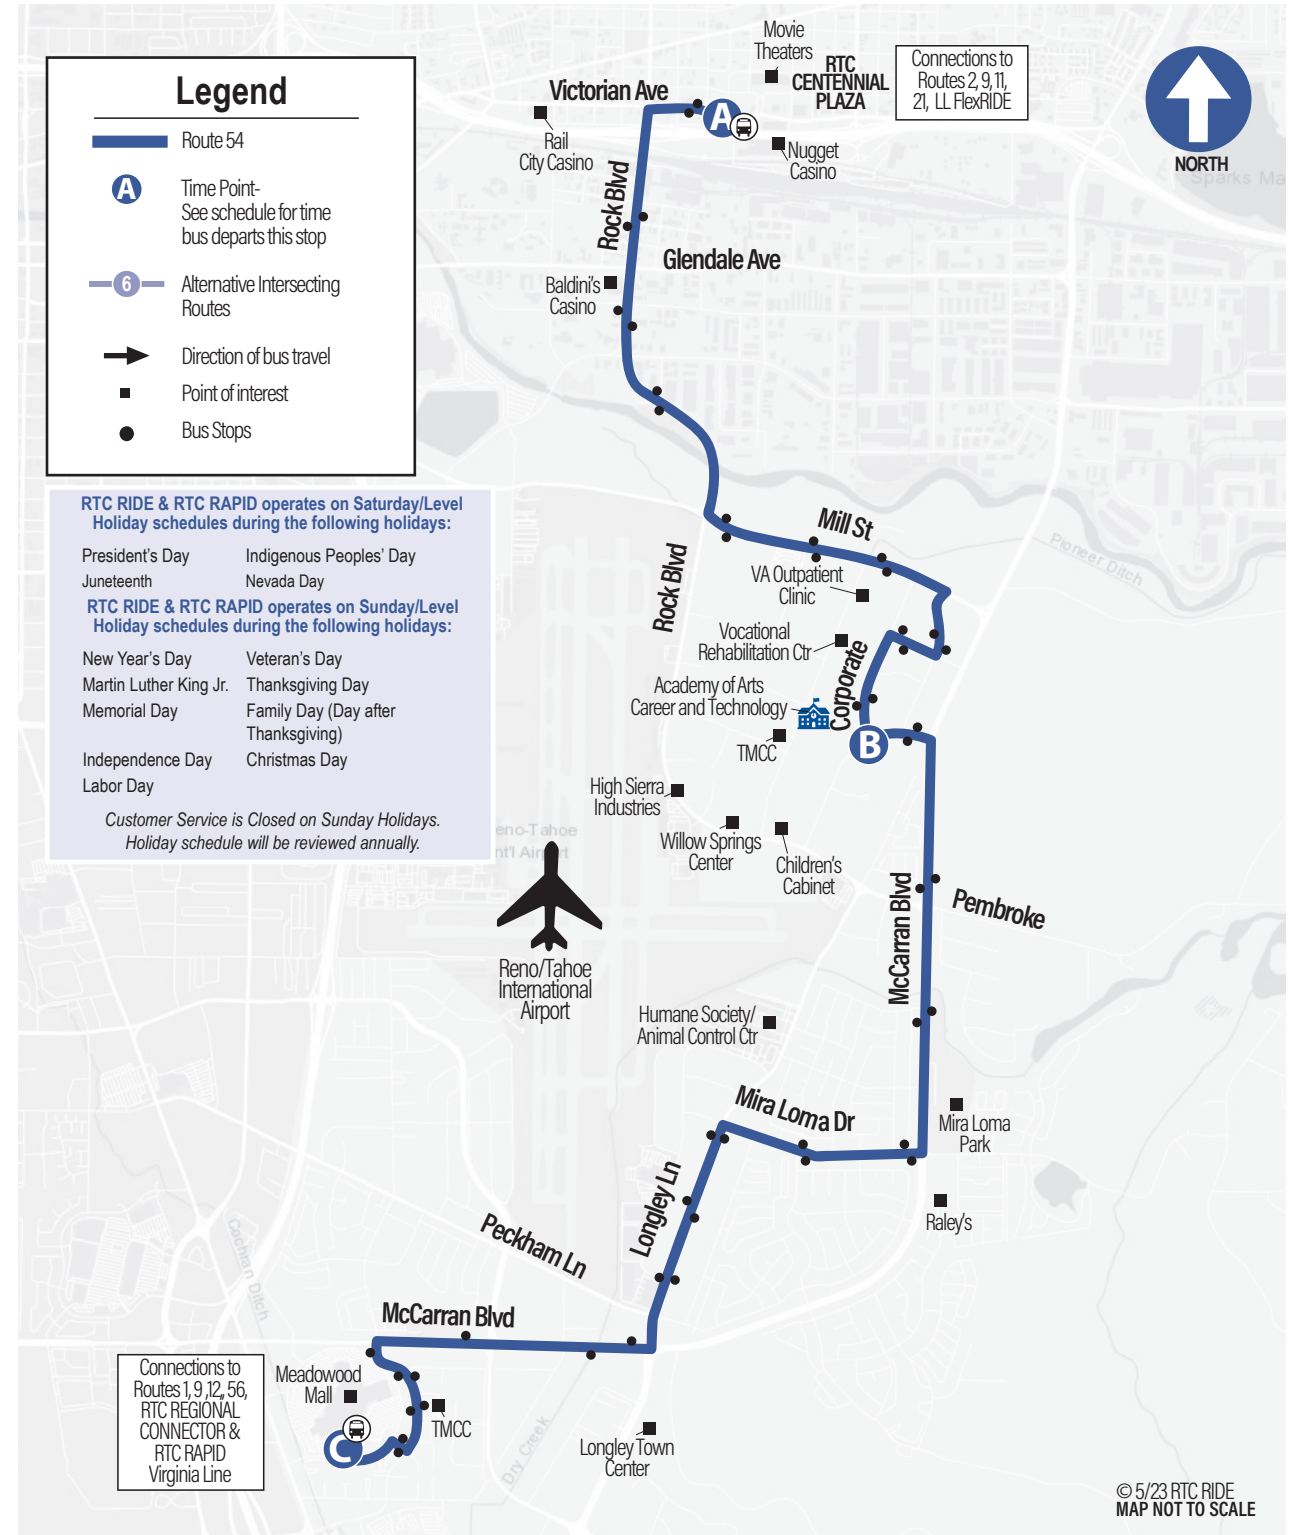

RTC Customer Service hours

Horario de atención al cliente de RTC

Monday to Friday 8 am - 12 pm & 1 pm - 5 pm

De lunes a viernes de 8 am a 12 pm y de 1 pm a 5 pm

(closed weekends & holidays)

(cerrados fines de semana y feriados)

775-348-RIDE • rtcwashoe.com

如果需要其他語言的信息, 請聯繫 (775) 348-7433

Kung kailangan mo ng impormasyon sa ibang wika, mangyaring kontakin ang (775) 348-7433

Legend

- Route 54
- **A** Time Point- See schedule for time bus departs this stop
- **6** Alternative Intersecting Routes
- ➔ Direction of bus travel
- Point of interest
- Bus Stops

RTC RIDE & RTC RAPID operates on Saturday/Level Holiday schedules during the following holidays:

President's Day Indigenous Peoples' Day
Juneteenth Nevada Day

RTC RIDE & RTC RAPID operates on Sunday/Level Holiday schedules during the following holidays:

New Year's Day Veteran's Day
Martin Luther King Jr. Thanksgiving Day
Memorial Day Family Day (Day after Thanksgiving)
Independence Day Christmas Day
Labor Day

Customer Service is Closed on Sunday Holidays.
Holiday schedule will be reviewed annually.