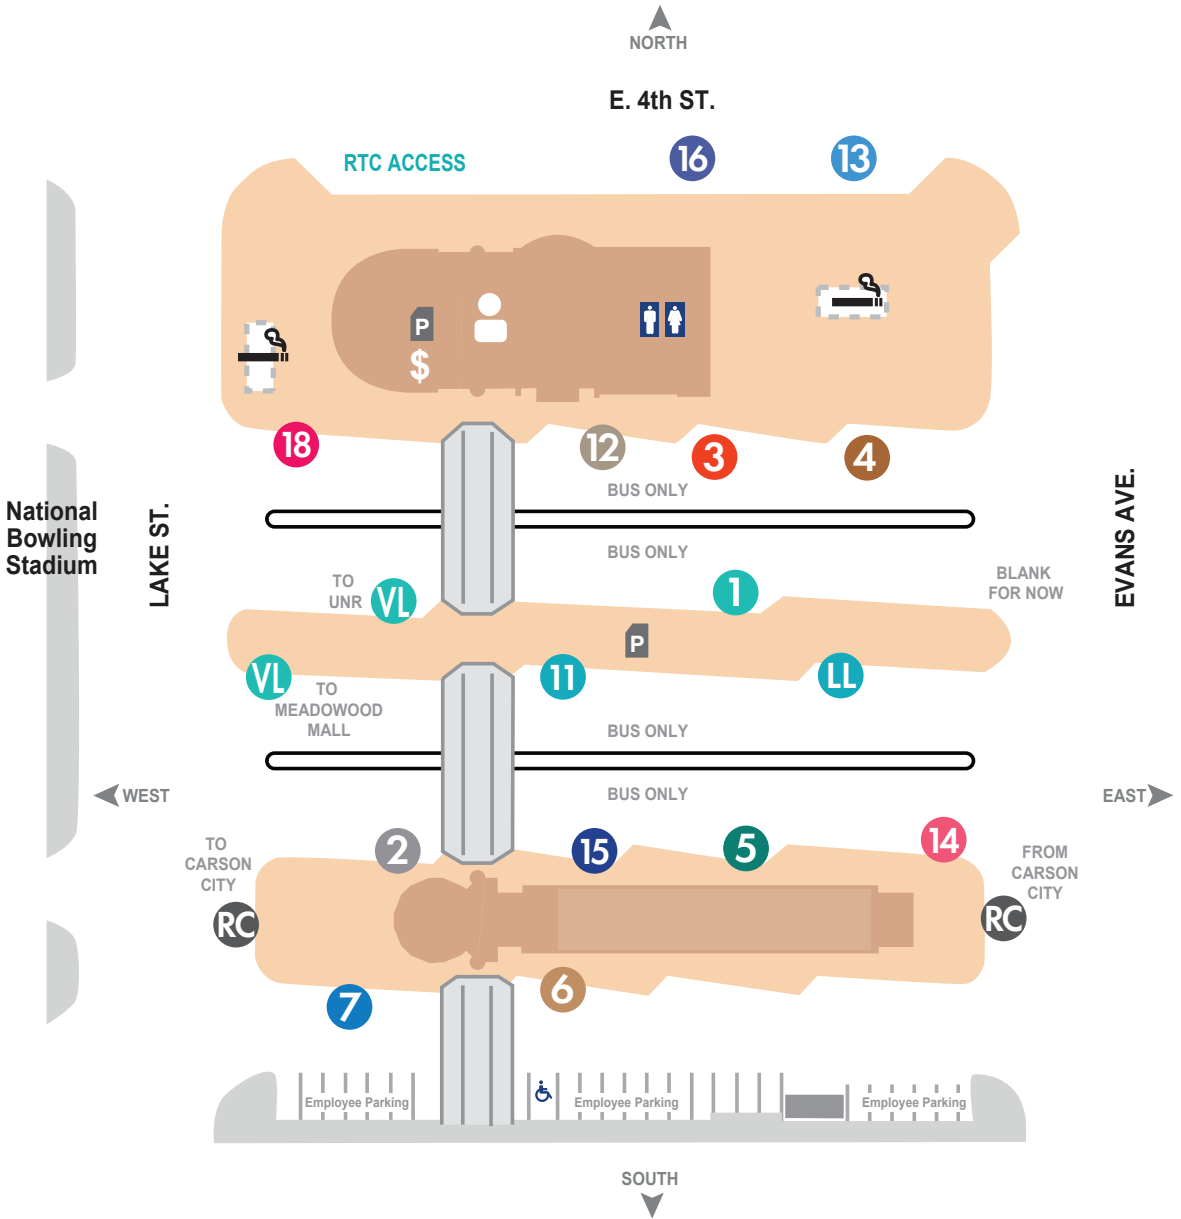

RTC 4TH STREET STATION

BOARDING LOCATIONS

LEGEND

-  Passenger Services
-  ATM
-  Restrooms
-  Designated Smoking Areas
-  Passes
-  RTC RAPID Virginia Line
-  RTC REGIONAL CONNECTOR
-  RTC RAPID Lincoln Line
-  Please use pedestrian walkways when crossing between islands.

 Smoking is **ONLY** permitted in the Designated Smoking Areas.

BOARDING LOCATIONS