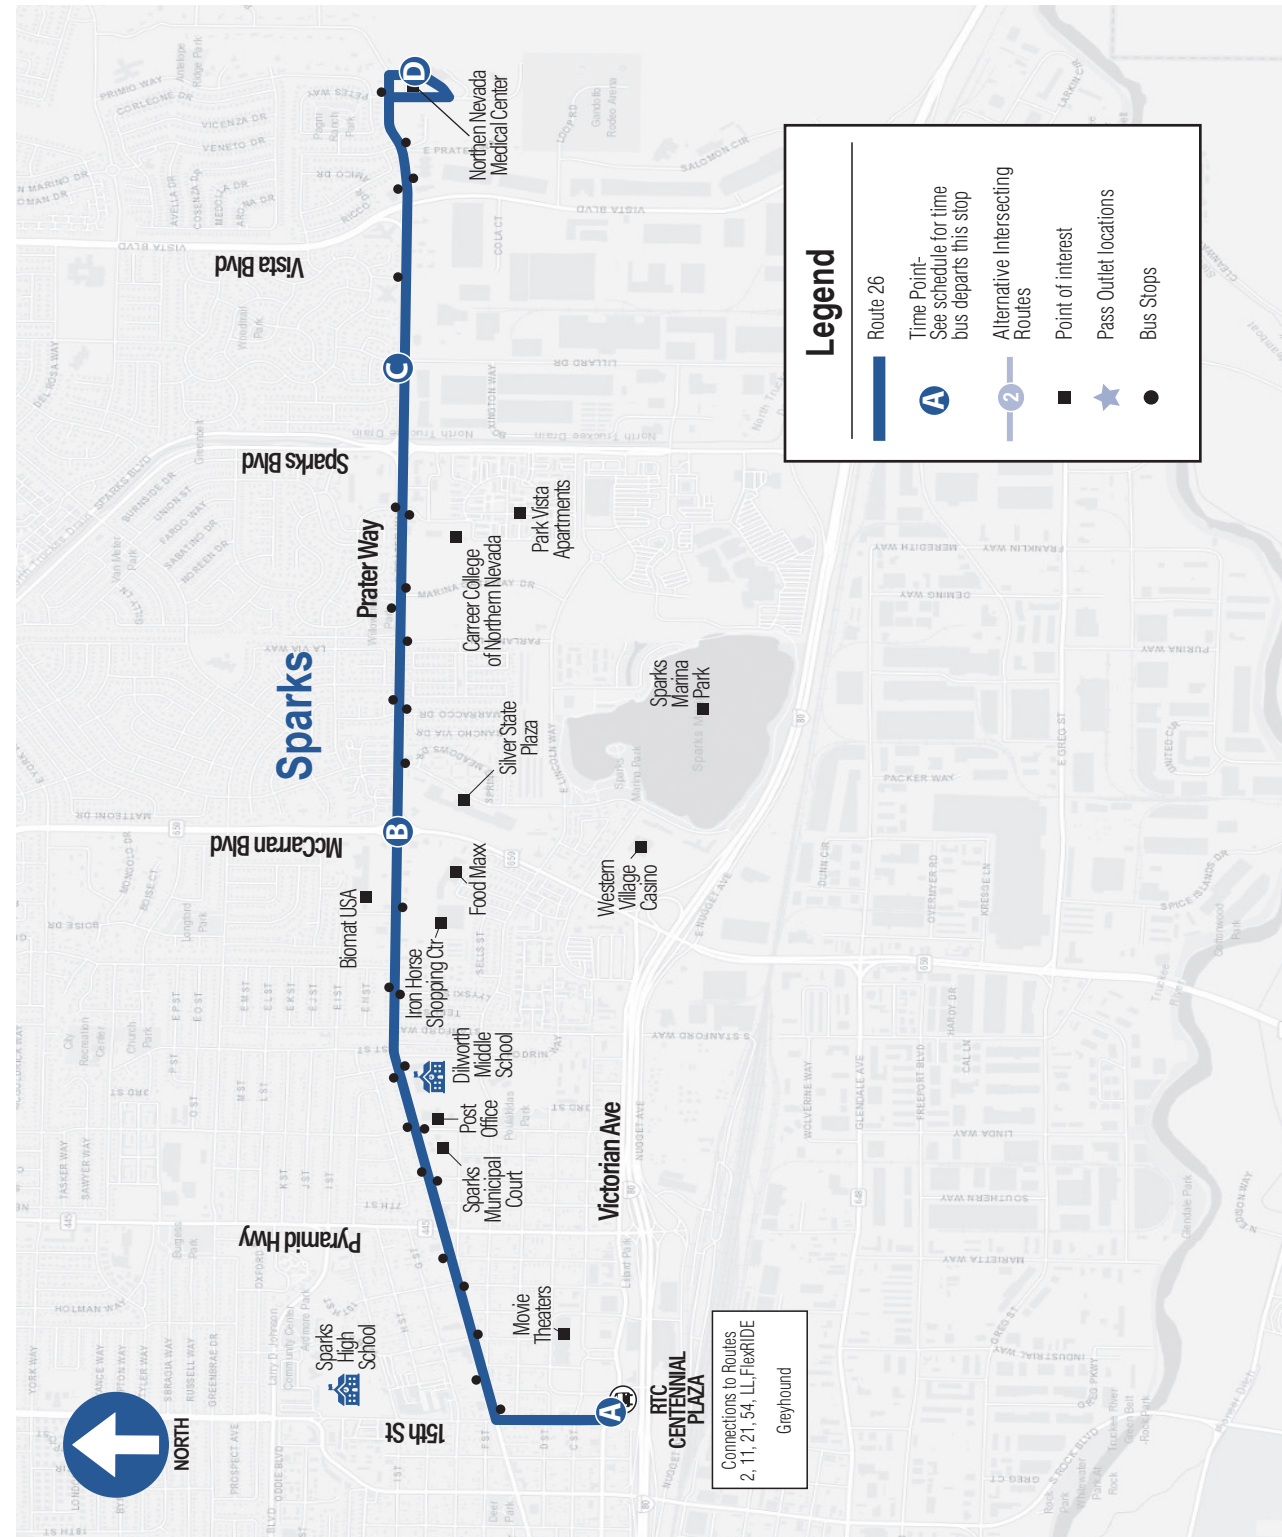

775-348-RIDE

rtcwashoe.com

FROM DOWNTOWN SPARKS
Monday-Friday/lunes a viernes

.....
5:05	5:12	5:18	5:22
5:35	5:42	5:48	5:52
6:05	6:12	6:18	6:22
6:35	6:42	6:48	6:52
7:05	7:12	7:18	7:22
7:35	7:42	7:48	7:52
8:05	8:12	8:18	8:22
8:35	8:42	8:48	8:52
9:05	9:12	9:18	9:22
9:35	9:42	9:48	9:52
10:05	10:12	10:18	10:22

Next Bus Approximately Every 30 Minutes

3:05	3:13	3:20	3:24
3:35	3:43	3:50	3:54
4:05	4:13	4:20	4:24
4:35	4:43	4:50	4:54
5:05	5:13	5:20	5:24
5:35	5:43	5:50	5:54
6:05	6:13	6:20	6:24
6:35	6:43	6:50	6:54
7:05	7:12	7:19	7:23
7:35	7:42	7:49	7:53
8:05	8:12	8:19	8:23
8:35	8:42	8:49	8:53
9:05	9:12	9:17	9:21
9:35	9:42	9:47	9:51
10:05	10:12	10:17	10:21
10:35	10:42	10:47	10:51
11:05	11:12	11:17	11:21

TO DOWNTOWN SPARKS
Monday-Friday/lunes a viernes

4:39	4:43	4:47	4:55
5:24	5:28	5:32	5:40
5:54	5:58	6:02	6:10
6:24	6:28	6:32	6:42
6:54	6:58	7:02	7:12
7:24	7:27	7:31	7:41
7:54	7:57	8:01	8:11
8:24	8:27	8:31	8:41
8:54	8:57	9:01	9:11
9:24	9:27	9:31	9:41
9:54	9:57	10:01	10:11
10:24	10:27	10:31	10:41

FROM DOWNTOWN SPARKS
Saturday/Saturday-Level Holiday
Sábado/Feriado a nivel del sábado

.....
5:20	5:25	5:30	5:33
6:05	6:10	6:15	6:18
7:05	7:13	7:18	7:21
8:05	8:13	8:19	8:22
9:05	9:13	9:19	9:22

Next Bus Approximately Every 60 Minutes