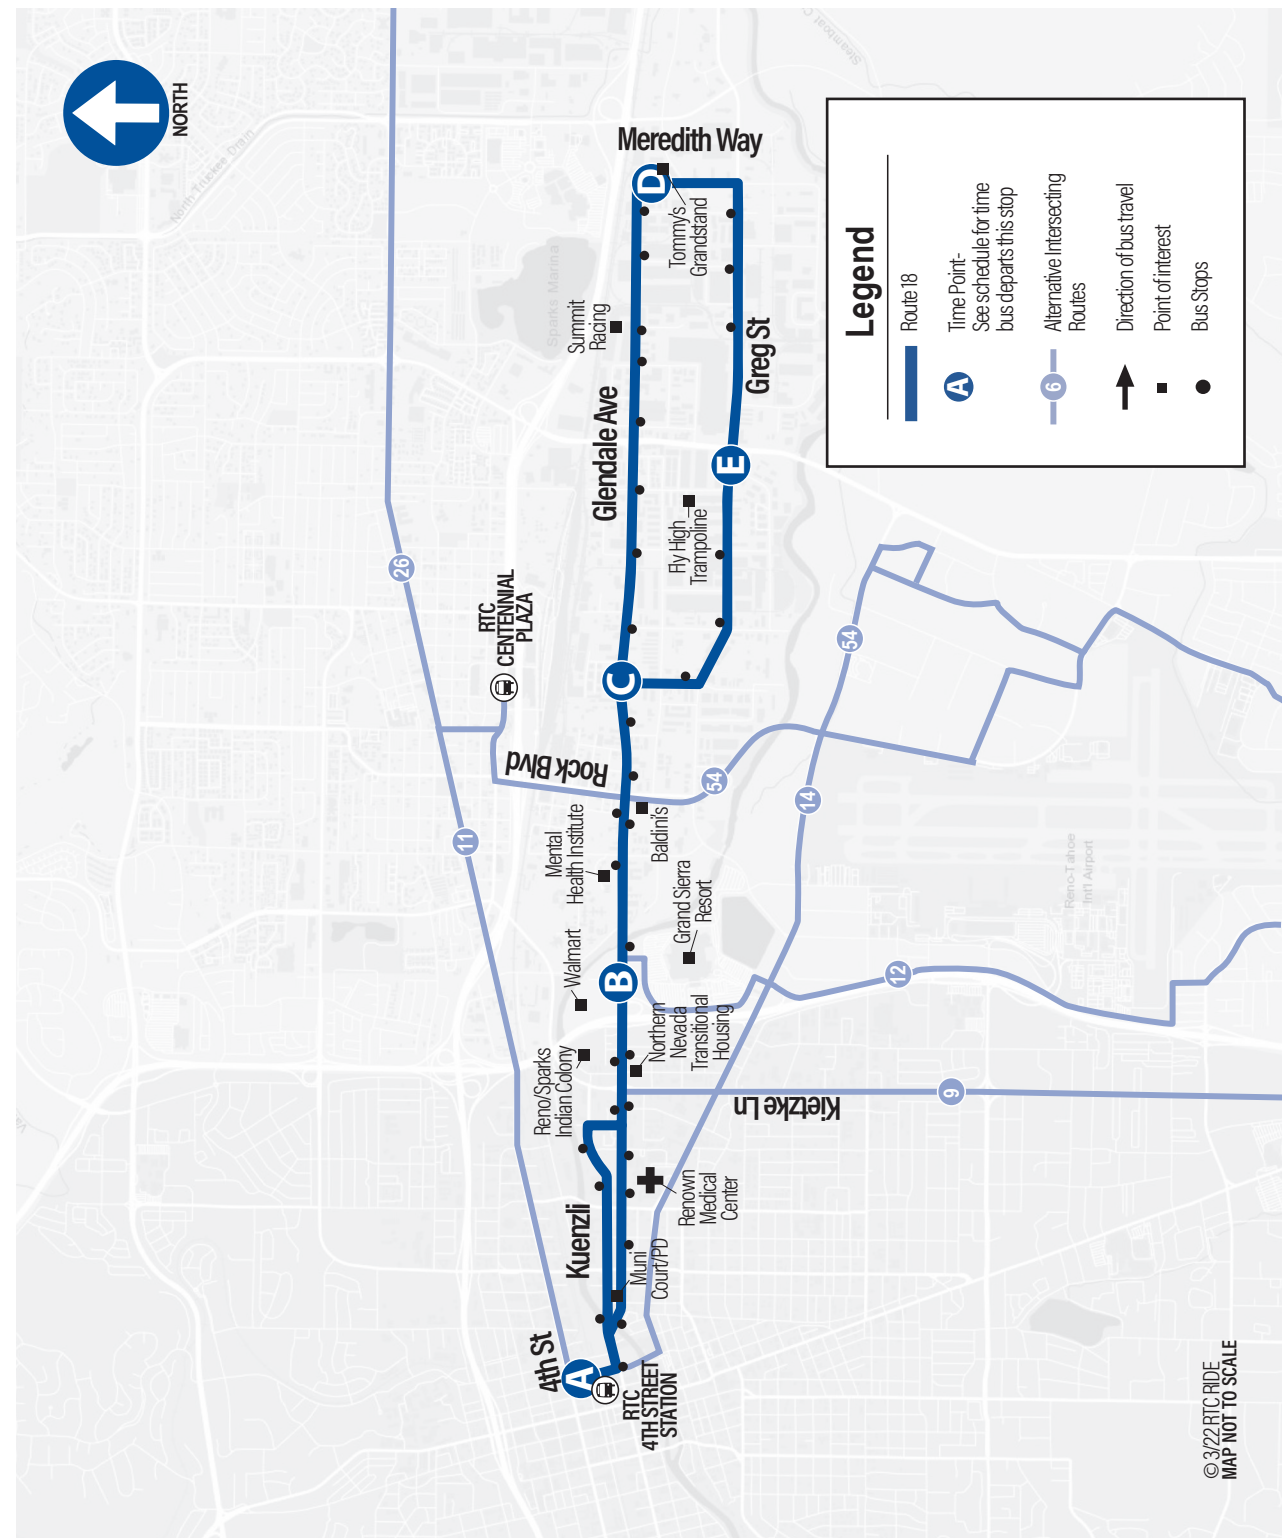

** .75 centavos para personas con discapacidades y/o ACCESS ID

ROUTE 18

GLENDALE/GREG

Effective September 10, 2022

Serving

- Renown Medical Center
- Baldini's Casino
- Northern Nevada Transitional Housing
- Walmart
- Sparks Industrial

775-348-RIDE

rtcwashoe.com

Depart RTC 4SS A	Glendale by Grand Sierra Resort B	Glendale & Industrial C	Arrive Meredith & Kleppe D
FROM DOWNTOWN RENO			
Monday-Friday/lunes a viernes			
5:15	5:24	5:28	5:36
5:45	5:54	5:58	6:06
6:15	6:26	6:31	6:39
6:45	6:56	7:01	7:09
7:15	7:26	7:31	7:39
7:45	7:56	8:01	8:09
8:15	8:26	8:31	8:39
8:45	8:56	9:01	9:09
9:15	9:26	9:31	9:39
9:45	9:56	10:01	10:09
10:15	10:26	10:31	10:39
10:45	10:56	11:01	11:09
11:15	11:26	11:31	11:39
11:45	11:56	12:01	12:09
12:15	12:26	12:31	12:39
12:45	12:57	1:02	1:10
1:15	1:27	1:32	1:40
1:45	1:57	2:02	2:10
2:15	2:27	2:32	2:40
2:45	2:57	3:02	3:10
3:15	3:28	3:33	3:41
3:45	3:58	4:03	4:11
4:15	4:28	4:33	4:41
5:15	5:28	5:33	5:41
6:15	6:28	6:32	6:40
7:15	7:28	7:32	7:40
8:15	8:28	8:32	8:40
9:15	9:28	9:32	9:40
10:15	10:22	10:26	10:34
11:15	11:22	11:26	11:34
12:15	12:22	12:26	12:34