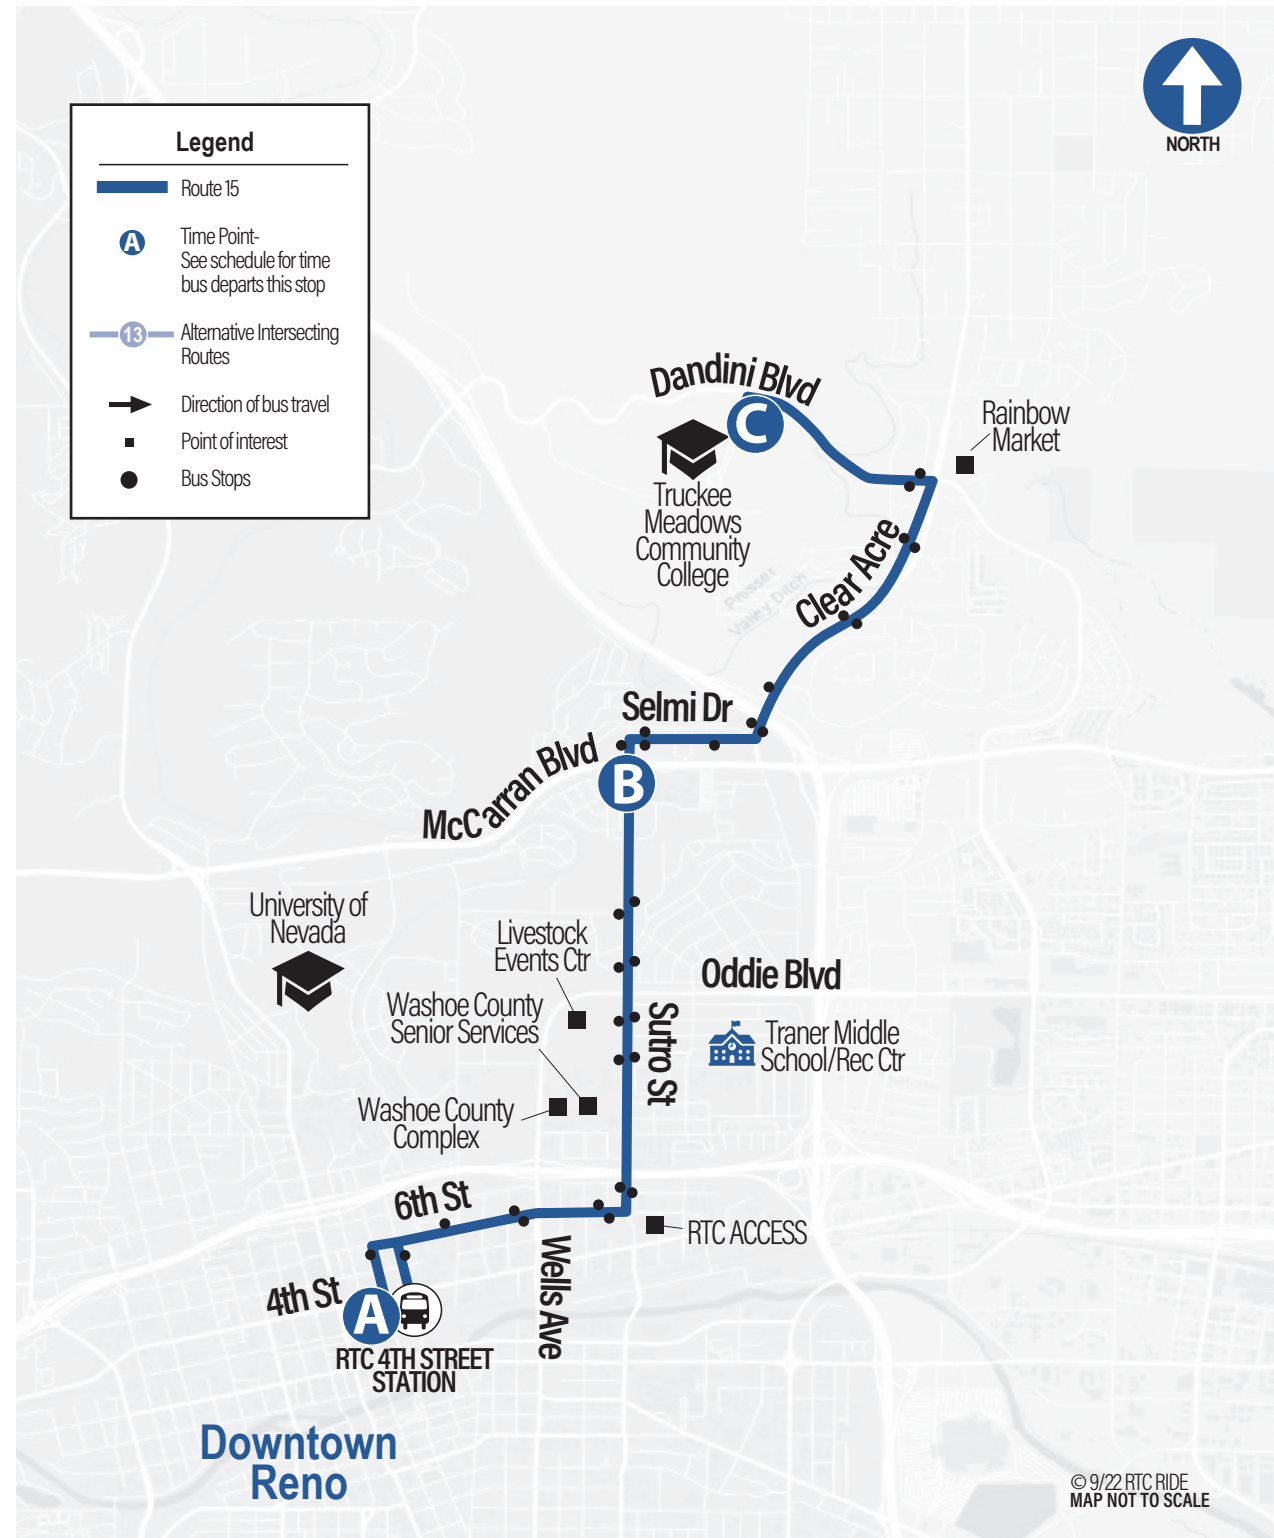

rtcwashoe.com

Legend

- Route 15
- A Time Point-
See schedule for time bus departs this stop
- 13 Alternative Intersecting Routes
- Direction of bus travel
- Point of interest
- Bus Stops

Depart RTC 4SS A	Sutro & McCarran B	Arrive at TMCC C
FROM DOWNTOWN RENO		
Monday-Friday/lunes a viernes		
5:45	5:53	6:04
.....
6:45	6:53	7:04
7:15	7:23	7:34
7:45	7:53	8:04
8:15	8:23	8:34
8:45	8:53	9:04
9:15	9:23	9:34
9:45	9:53	10:04
10:15	10:23	10:34
10:45	10:53	11:04
11:15	11:23	11:34
11:45	11:53	12:04
12:15	12:23	12:34
12:45	12:53	1:04
1:15	1:23	1:34
1:45	1:53	2:04
2:15	2:23	2:34
2:45	2:53	3:04
3:15	3:23	3:34
3:45	3:53	4:04
4:15	4:23	4:34
4:45	4:53	5:04
5:15	5:23	5:34
5:45	5:53	6:04
6:45	6:53	7:04
7:45	7:53	8:04
8:45	8:53	9:04
9:45	9:53	10:04
10:45	10:53	11:04

Depart TMCC C	Sutro & McCarran B	Arrive RTC 4SS A
TO DOWNTOWN RENO		
Monday-Friday/lunes a viernes		
6:06	6:14	6:26
6:36	6:44	6:56
7:06	7:14	7:26
7:36	7:44	7:56
8:06	8:14	8:26
8:36	8:44	8:56
9:06	9:14	9:26
9:36	9:44	9:56
10:06	10:14	10:26
10:36	10:44	10:56
11:06	11:14	11:26
11:36	11:44	11:56
12:06	12:14	12:26
12:36	12:44	12:56
1:06	1:14	1:26
1:36	1:44	1:56
2:06	2:14	2:26
2:36	2:44	2:56
3:06	3:14	3:26
3:36	3:44	3:56
4:06	4:14	4:26
4:36	4:44	4:56
5:06	5:14	5:26
5:36	5:44	5:56
6:06	6:14	6:26
7:06	7:14	7:26
8:06	8:14	8:26
9:06	9:14	9:26
10:06	10:14	10:26
11:06	11:14	11:26

Depart RTC 4SS A	Sutro & McCarran B	Arrive at TMCC C
FROM DOWNTOWN RENO		
Saturday/Saturday-Level Holiday		
Sábado/Feriado a nivel del sábado		
5:45	5:52	6:02
6:45	6:52	7:02
7:45	7:52	8:02
8:45	8:52	9:02
9:45	9:52	10:02
10:45	10:52	11:02
11:45	11:52	12:02
12:45	12:52	1:02
1:45	1:52	2:02
2:45	2:52	3:02
3:45	3:52	4:02
4:45	4:52	5:02
5:45	5:52	6:02
6:45	6:52	7:02
7:45	7:52	8:02
8:45	8:52	9:02
9:45	9:52	10:02
10:45	10:52	11:02