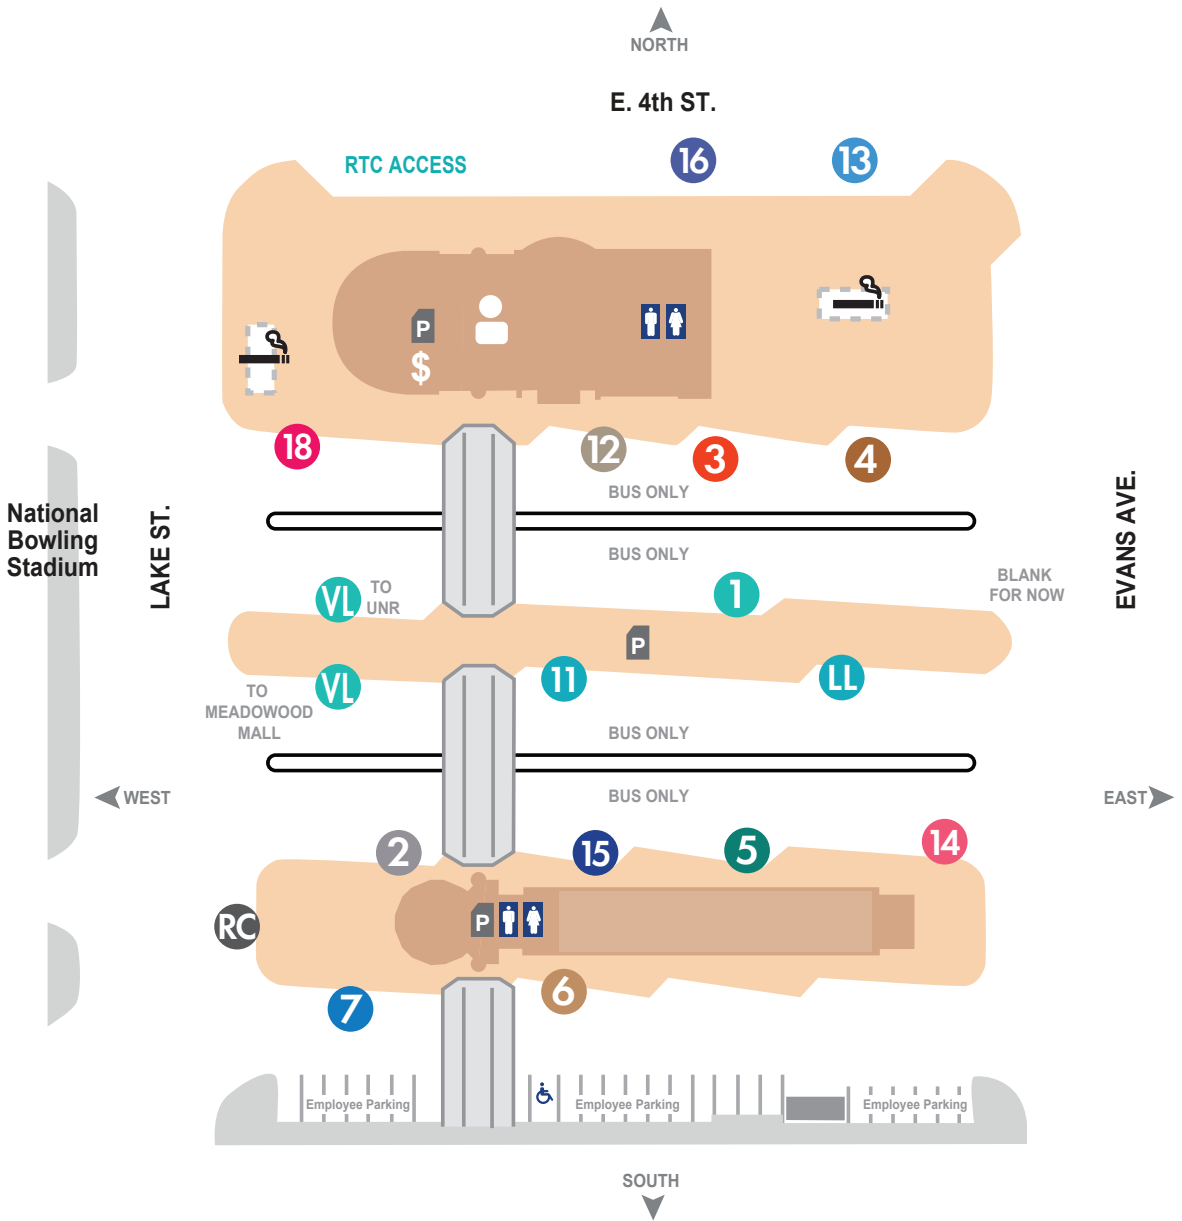

RTC 4TH STREET STATION

BOARDING LOCATIONS

LEGEND

	Passenger Services		ATM		RTC RAPID Virginia Line
	Passes		Restrooms		RTC REGIONAL CONNECTOR
			Designated Smoking Areas		RTC RAPID Lincoln Line
					Please use pedestrian walkways when crossing between islands.

Smoking is **ONLY** permitted in the Designated Smoking Areas.

BOARDING LOCATIONS