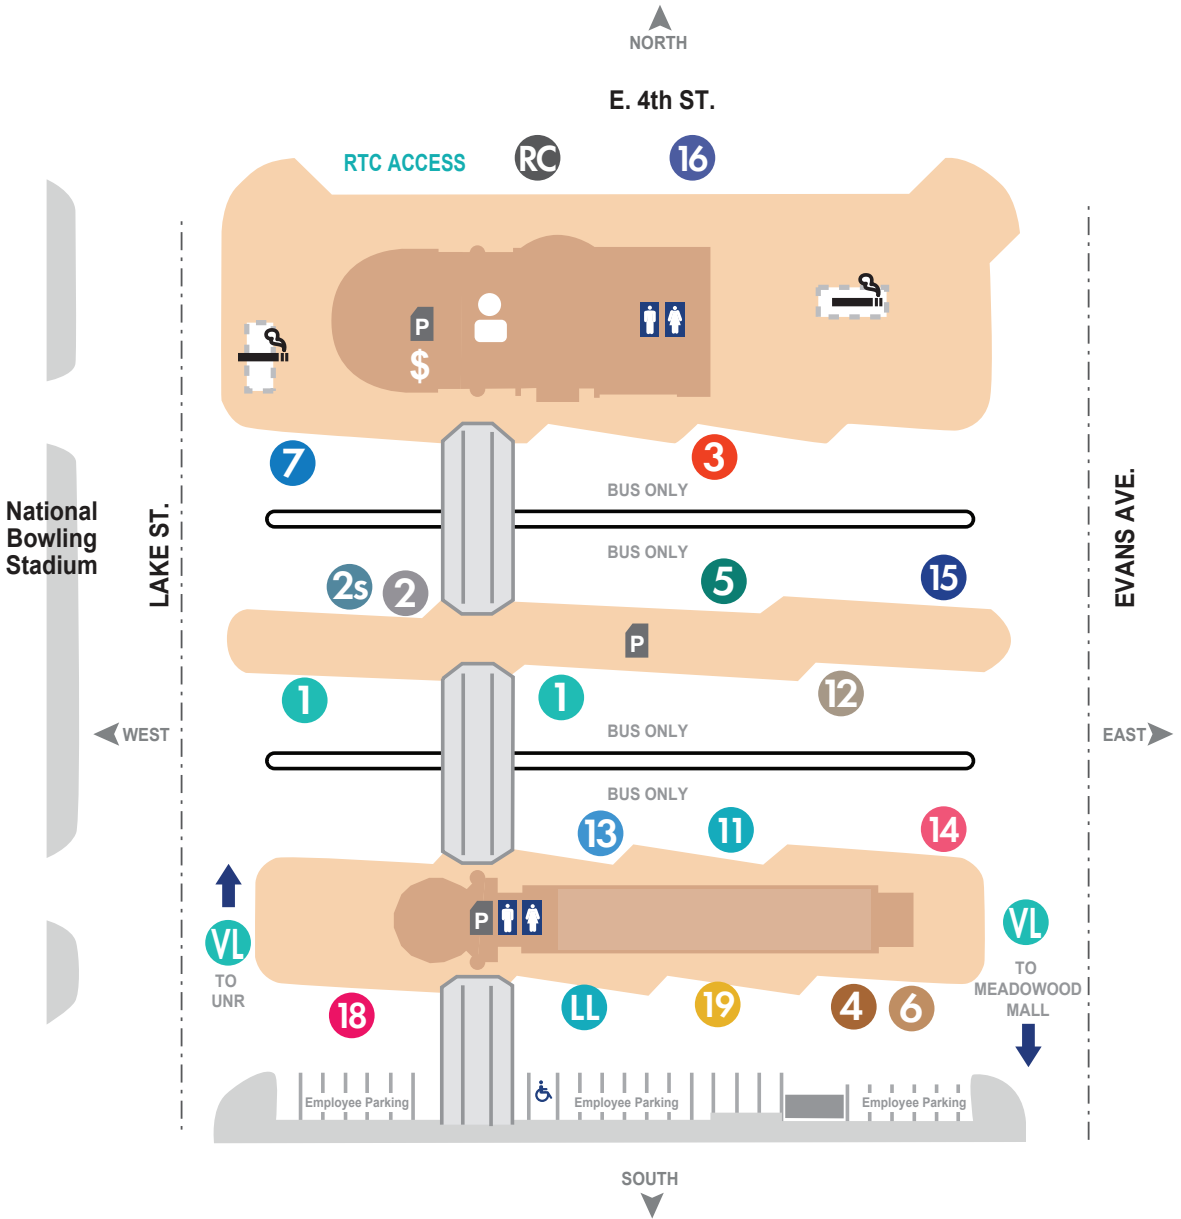

# RTC 4TH STREET STATION

## BOARDING LOCATIONS

### LEGEND

-  Passenger Services
-  ATM
-  Restrooms
-  Passes
-  Designated Smoking Areas
-  RTC RAPID Virginia Line
-  RTC REGIONAL CONNECTOR
-  RTC RAPID Lincoln Line
-  Please use pedestrian walkways when crossing between islands.

# BOARDING LOCATIONS