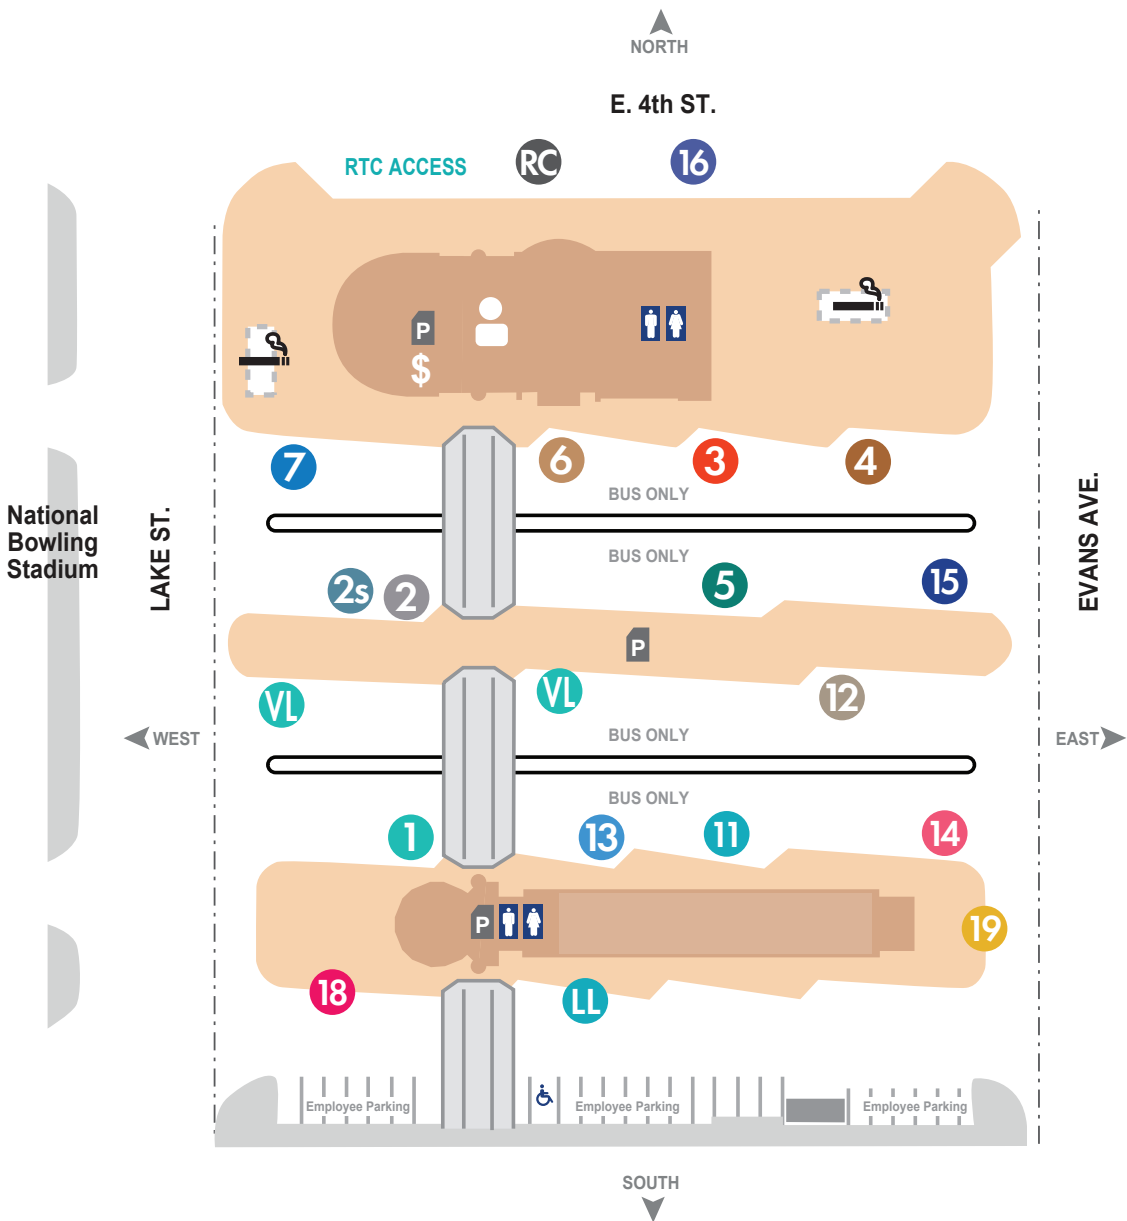

# RTC 4TH STREET STATION

## BOARDING LOCATIONS

### LEGEND

-  Passenger Services
-  ATM
-  RTC RAPID Virginia Line
-  RTC REGIONAL CONNECTOR
-  RTC RAPID LINCOLN LINE
-  Restrooms
-  Designated Smoking Areas
-  Passes
-  Please use pedestrian walkways when crossing between islands.

 Smoking is **ONLY** permitted in the Designated Smoking Areas.

  
Your RTC. Our Community