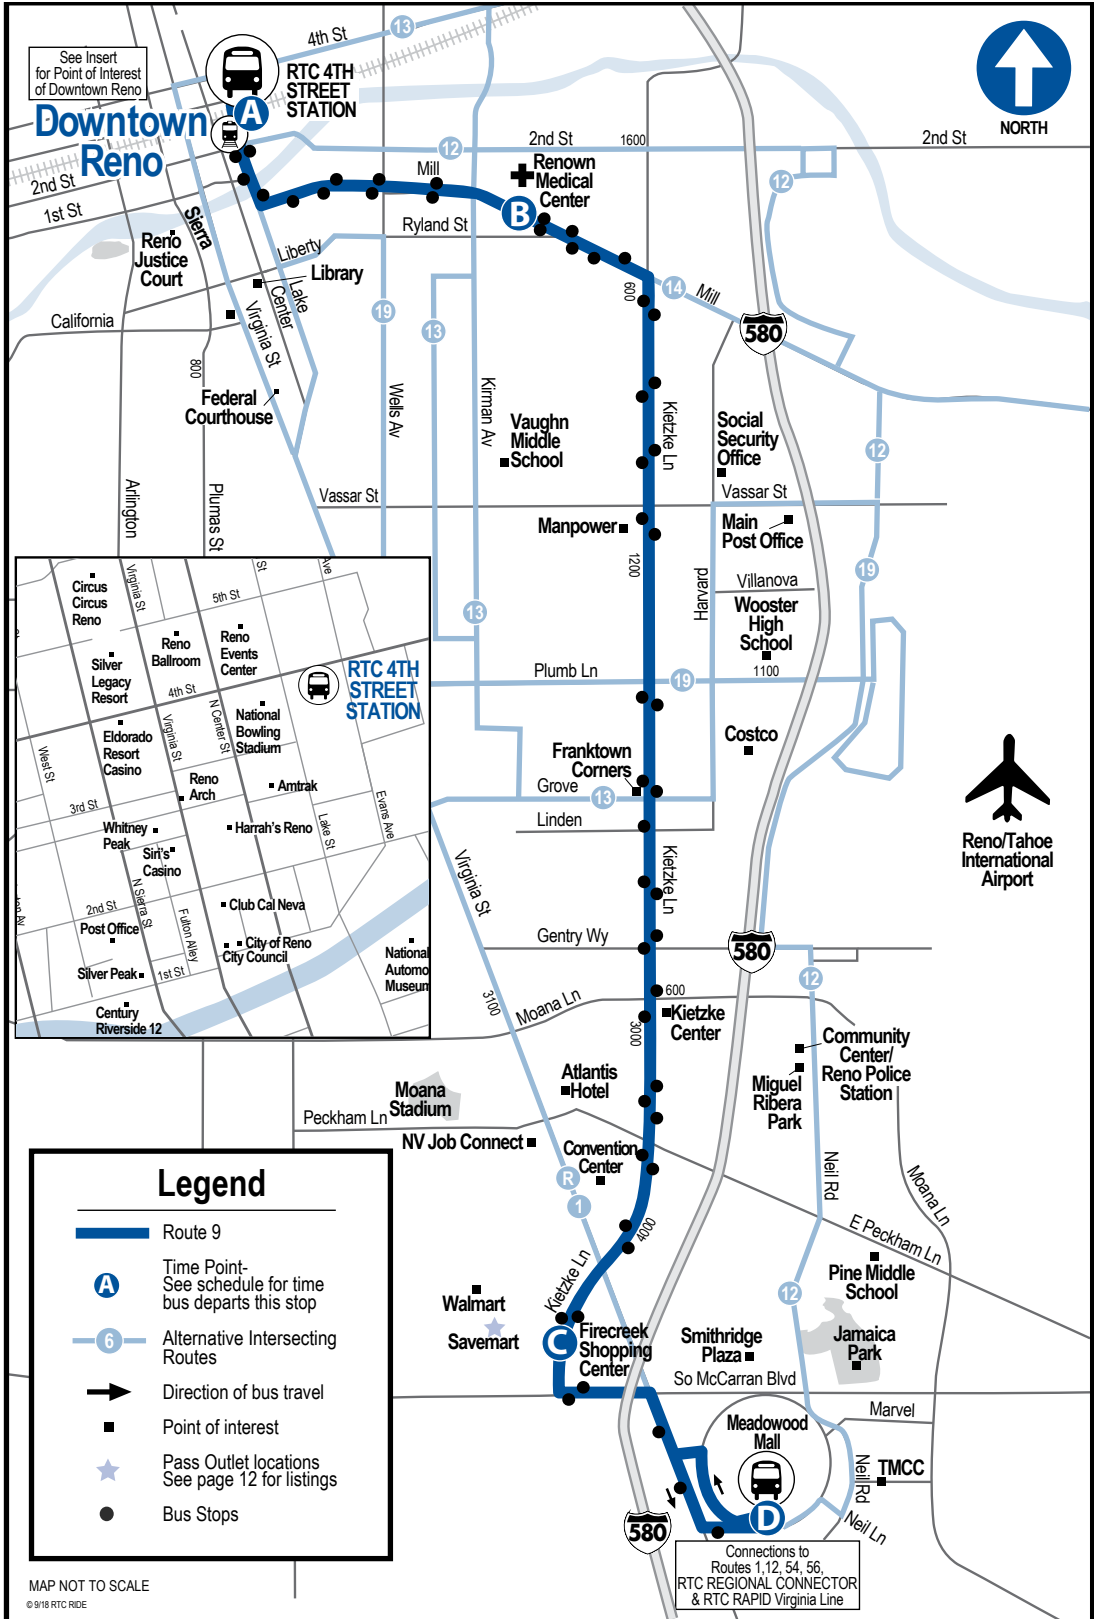

# ROUTE 9

RTC 4TH STREET STATION

Middle Island

Kietzke

RTC Customer Service: (775) 348-RIDE (7433) Voice; [rtctwashoe.com](http://rtctwashoe.com); 1-800-326-6868 (TTY)

50 RTC Bus Passes On Your Phone with the Token Transit App • RTC Bus Arrival Information in Real-Time with the NextBus App