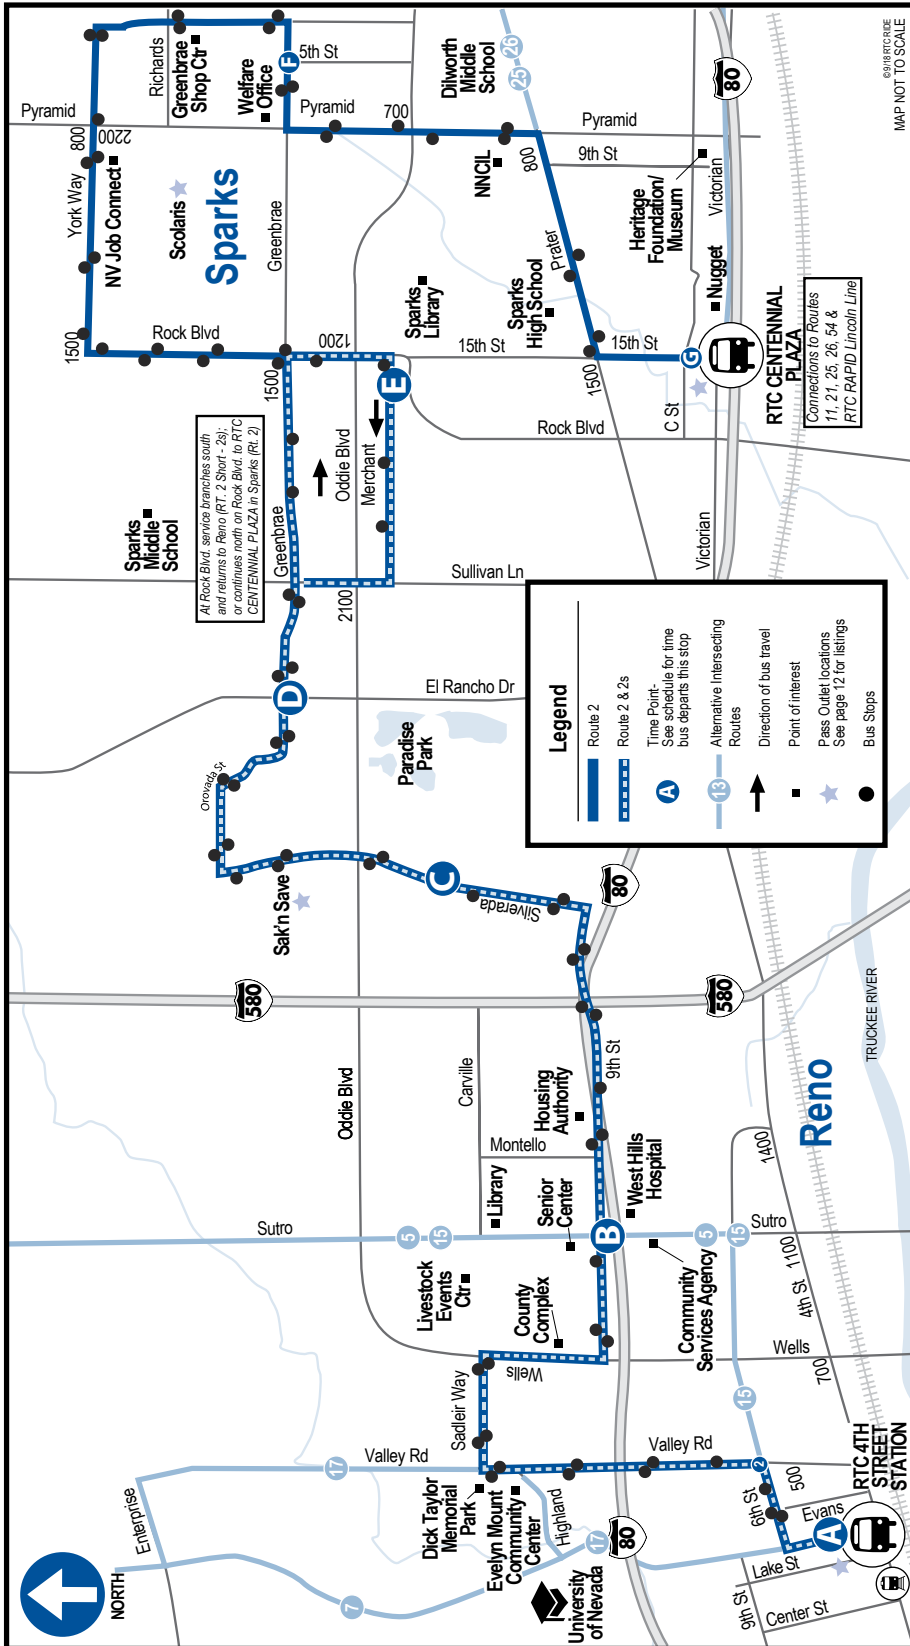

ROUTE 2/2s

RTC 4TH STREET STATION

Middle Island

Ninth/Silverada/RTC CENTENNIAL PLAZA

RTC Customer Service: (775) 348-RIDE (7433) Voice; rtcwashoe.com; 1-800-326-6868 (TTY)