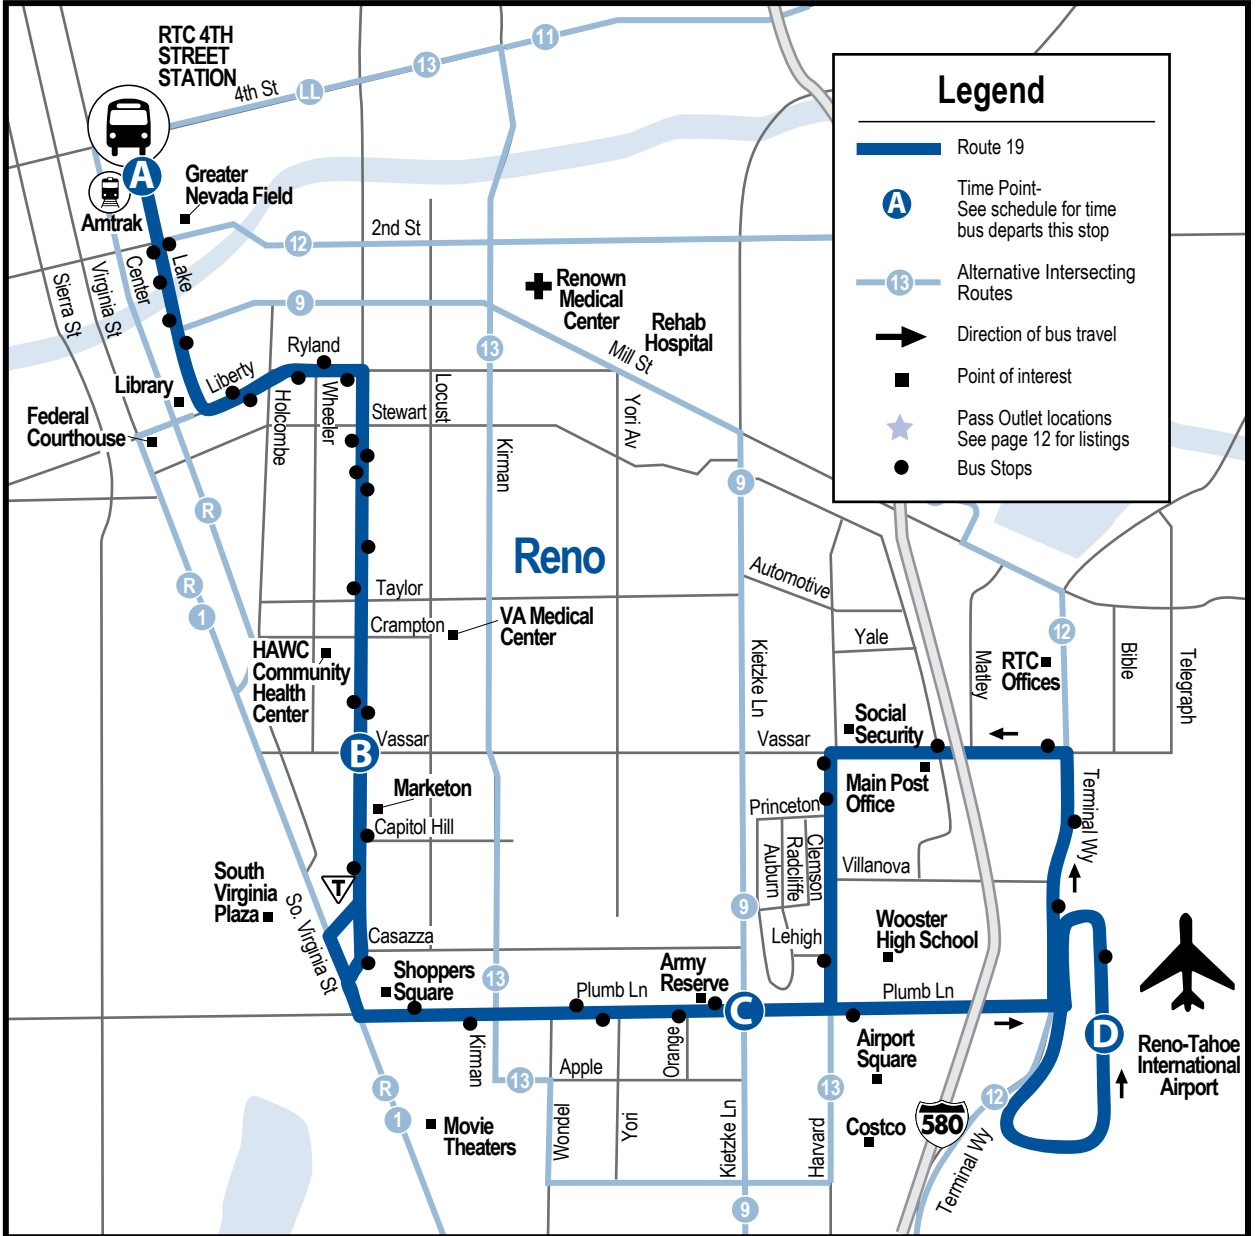

# ROUTE 19

RTC 4TH STREET STATION  
South Island

Wells/Airport

RTC Customer Service: (775) 348-RIDE (7433) Voice; [rtcwashoe.com](http://rtcwashoe.com); 1-800-326-6868 (TTY)