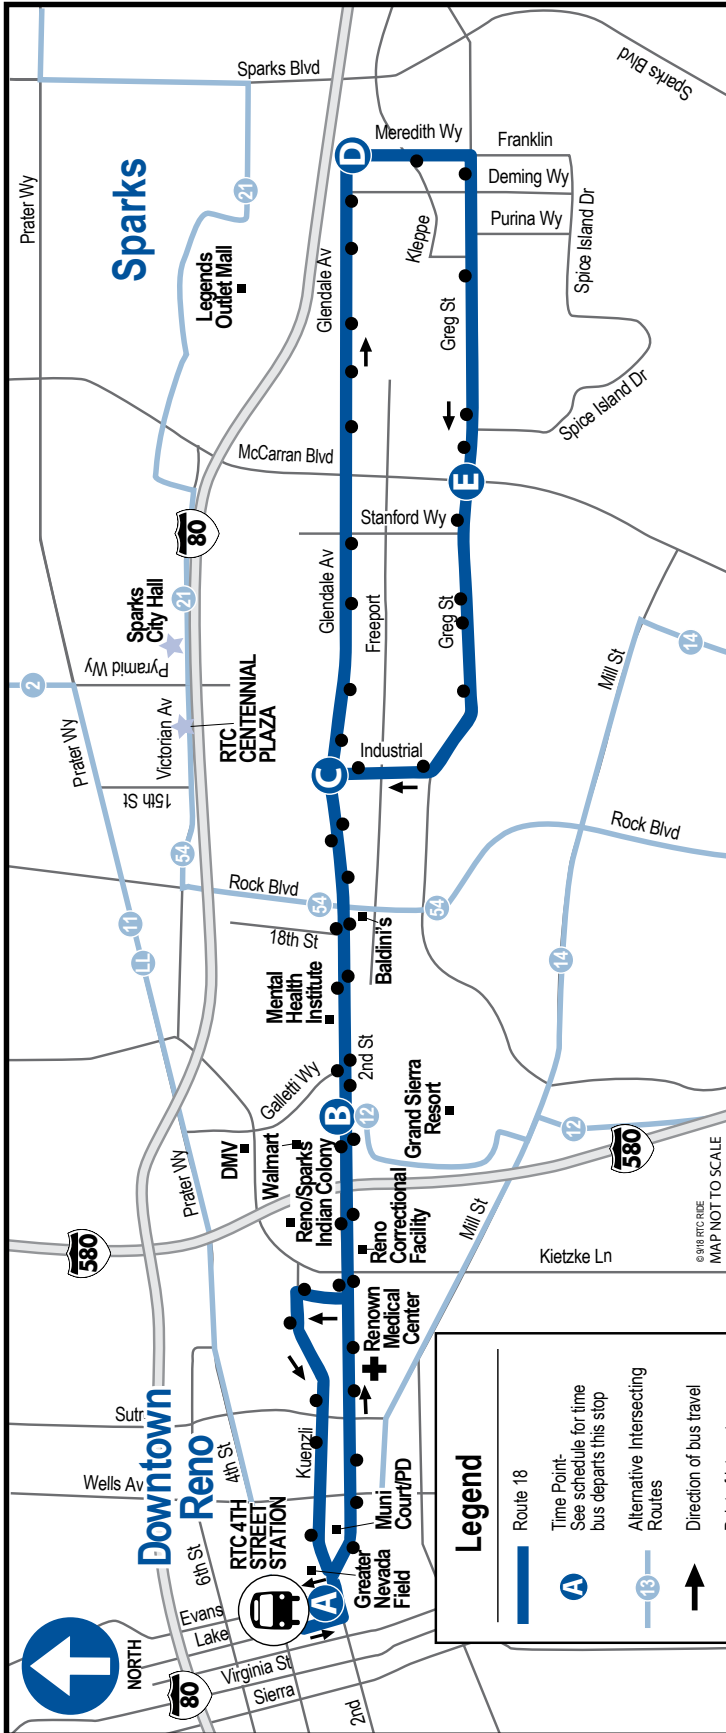

ROUTE 18

RTC 4TH STREET STATION

South Island

Glendale/Greg

Legend

- Route 18
- Time Point- See schedule for time bus departs this stop
- Alternative intersecting Routes
- Direction of bus travel
- Point of interest
- Pass Outlet locations See page 12 for listings
- Bus Stops