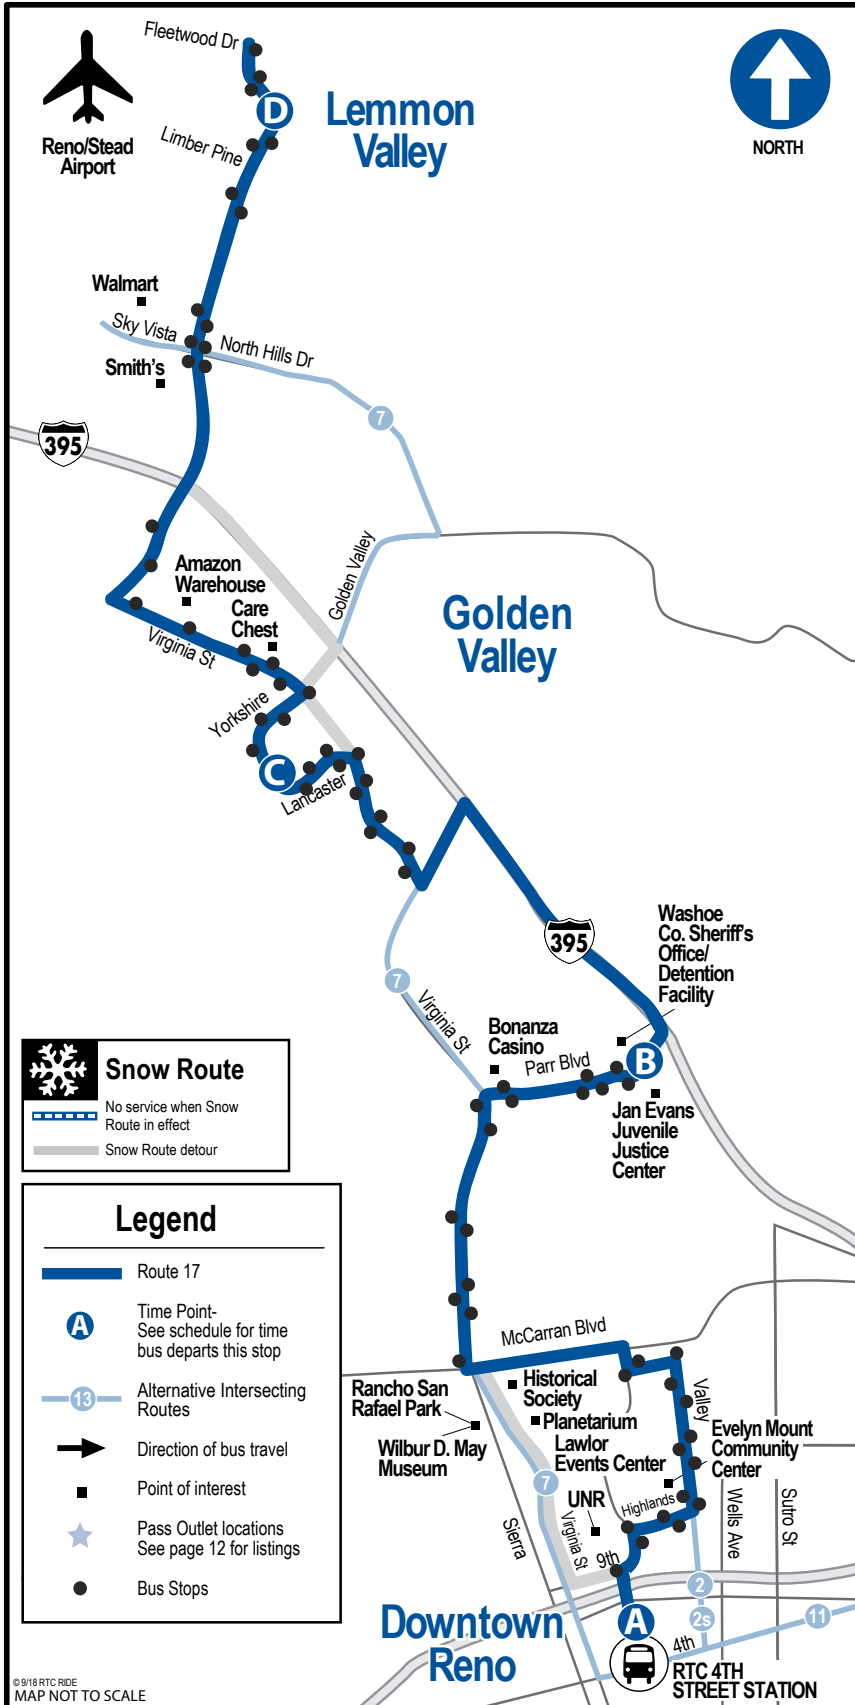

# ROUTE 17

RTC 4TH STREET STATION

North Island

Lemmon Valley

© 9/18 RTC RIDE  
MAP NOT TO SCALE