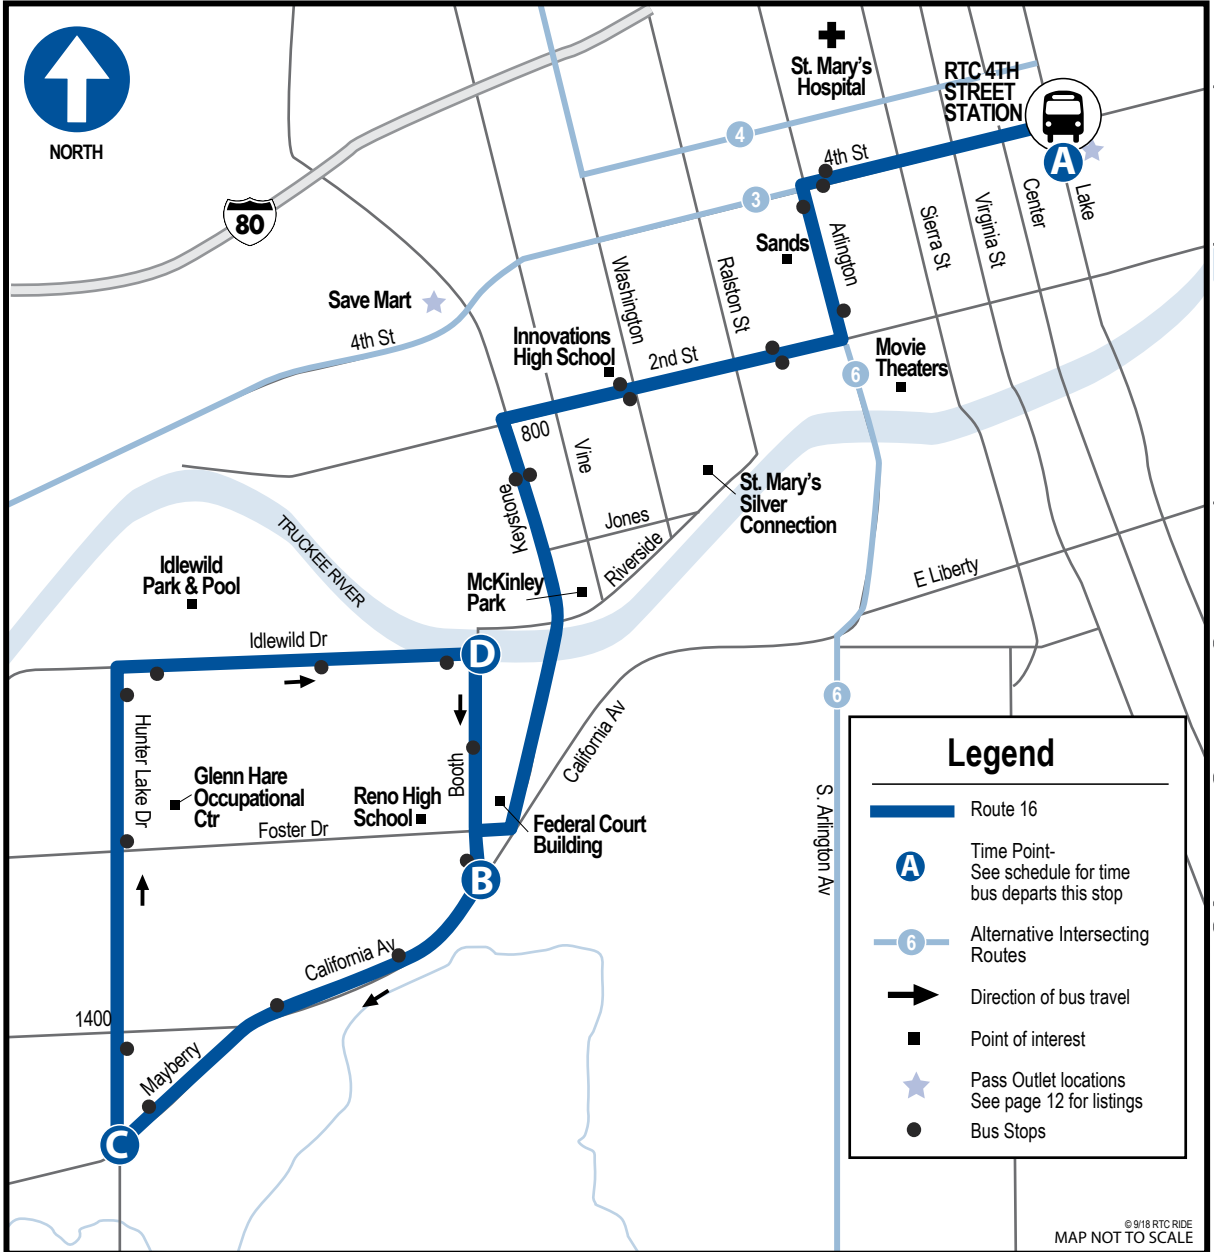

ROUTE 16

RTC 4TH STREET STATION
North Island

Idlewild

© 9/18 RTC RIDE
MAP NOT TO SCALE

RTC Customer Service: (775) 348-RIDE (7433) Voice; rtcwashoe.com; 1-800-326-6868 (TTY)