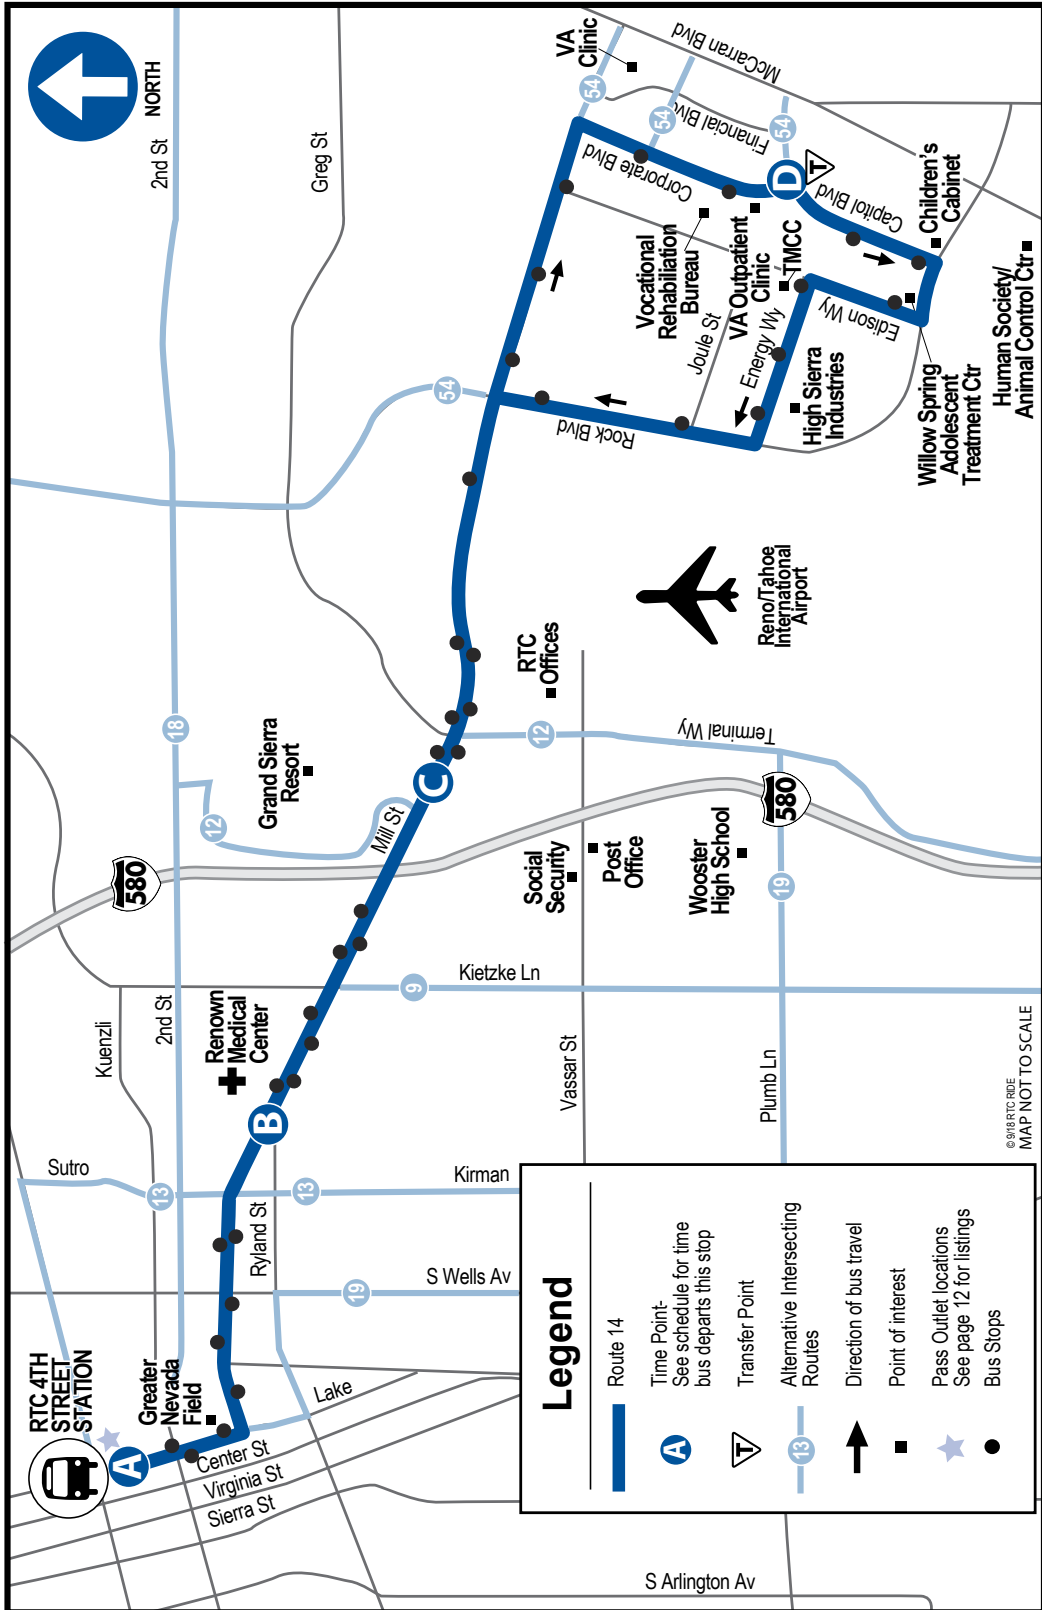

ROUTE 14

RTC 4TH STREET STATION
South Island

East Mill

RTC Customer Service: (775) 348-RIDE (7433) Voice; rtcwashoe.com; 1-800-326-6868 (TTY)