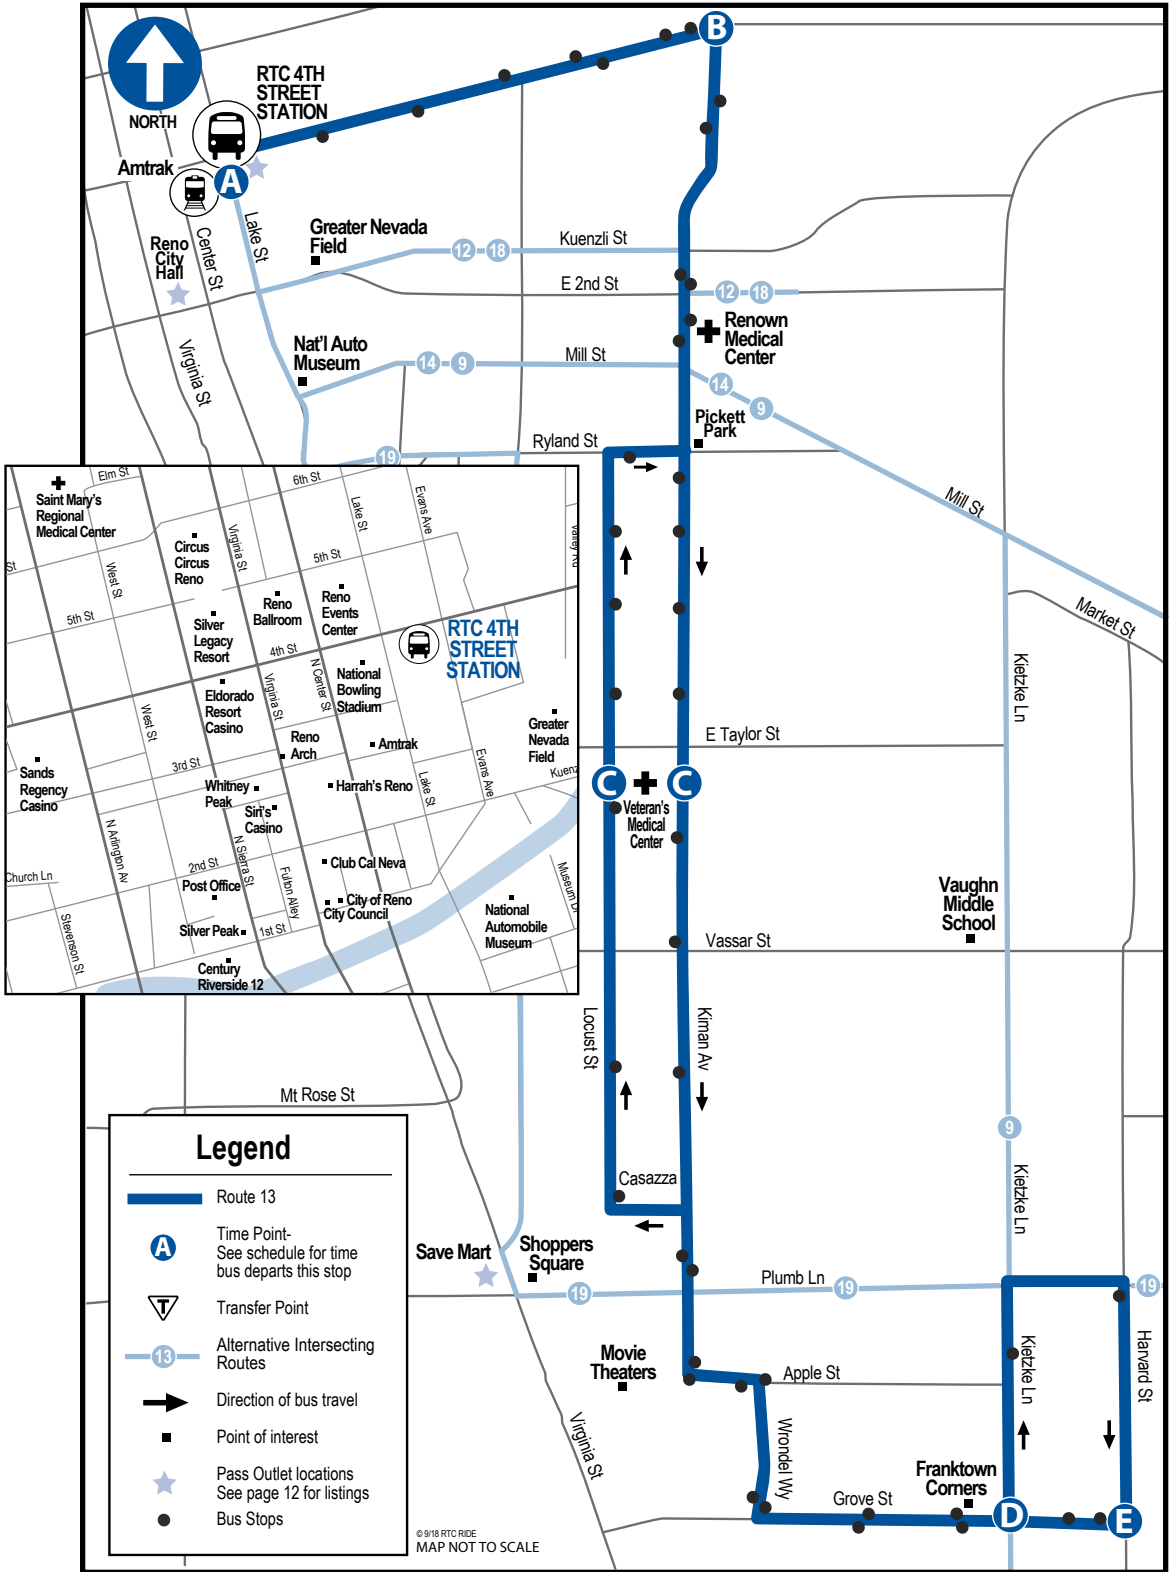

# ROUTE 13

RTC 4TH STREET STATION  
South Island

VA Hospital/Grove

RTC Customer Service: (775) 348-RIDE (7433) Voice; [rtcwashoe.com](http://rtcwashoe.com); 1-800-326-6868 (TTY)

60 RTC Bus Passes On Your Phone with the Token Transit App • RTC Bus Arrival Information in Real-Time with the NextBus App