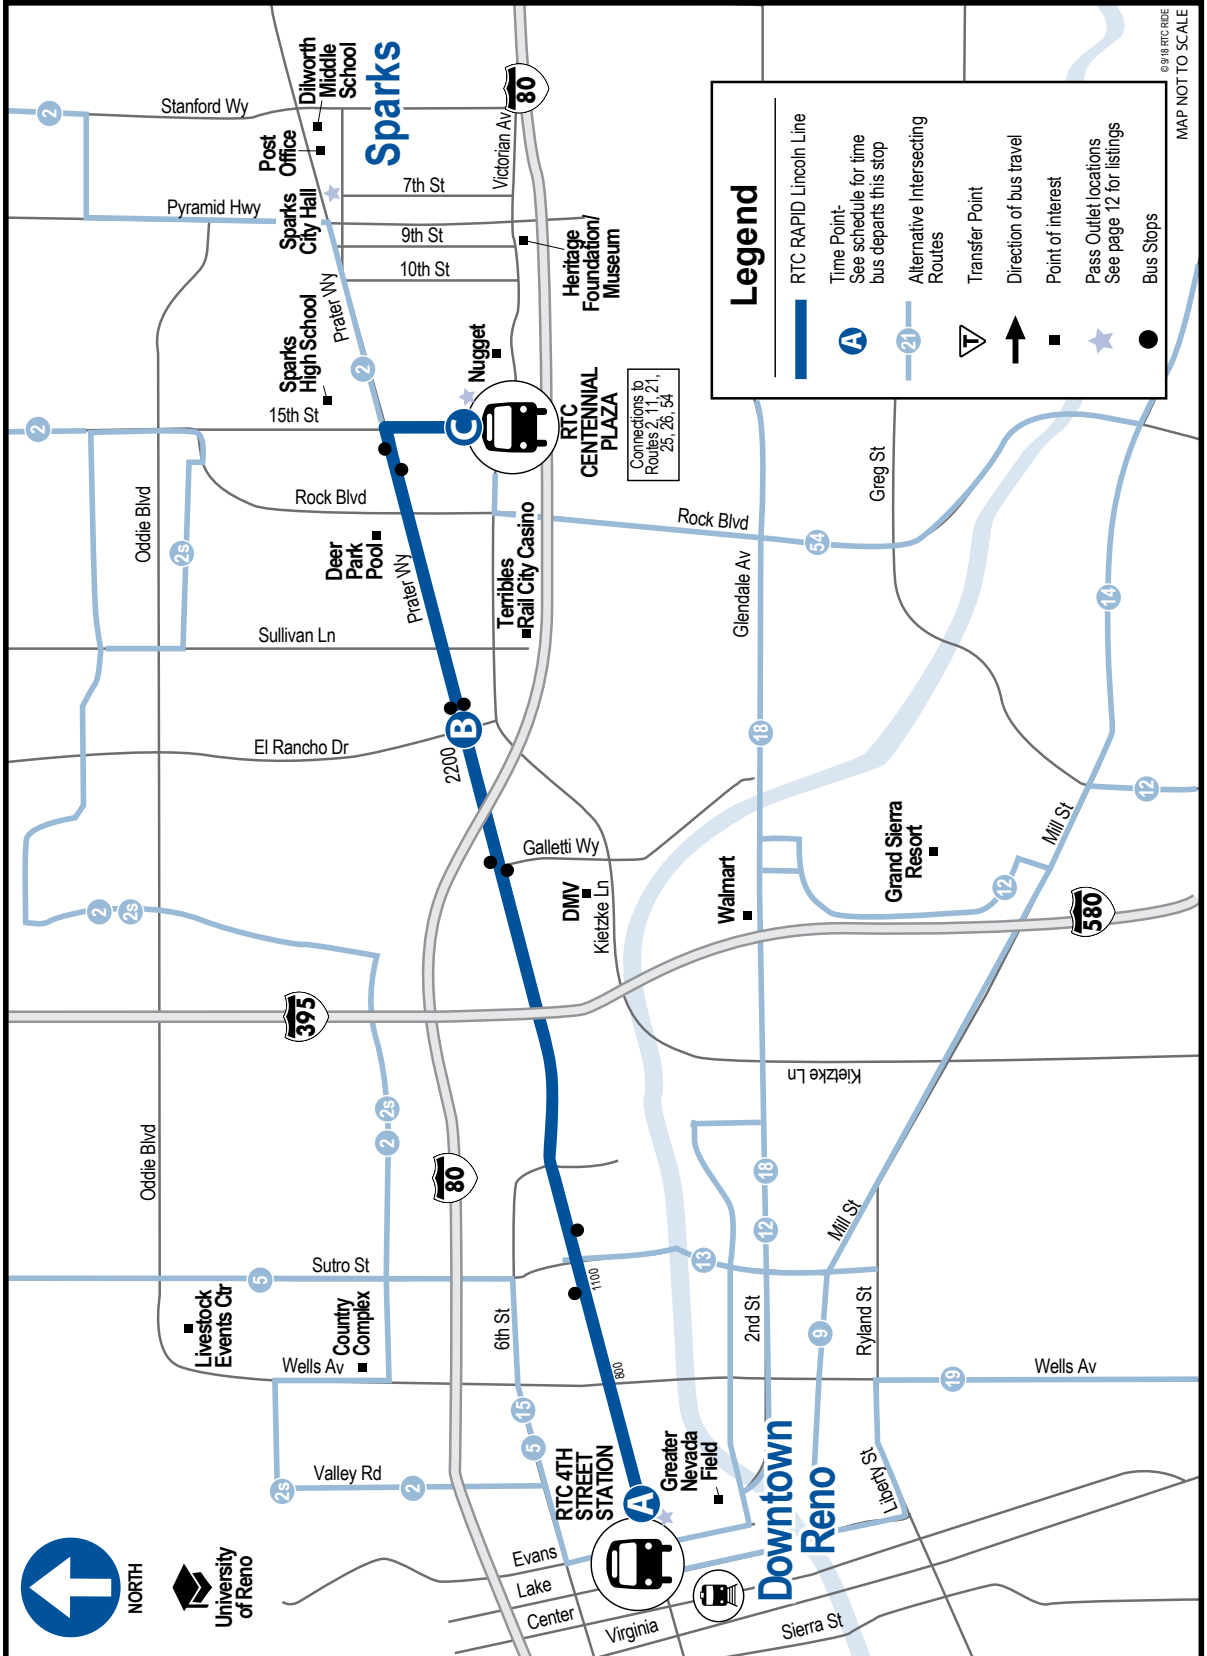

RTC RAPID Lincoln Line

RTC 4TH STREET STATION

Middle Island

Fourth/Prater

RTC Customer Service: (775) 348-RIDE (7433) Voice; rtcwashoe.com; 1-800-326-6868 (TTY)

26 RTC Bus Passes On Your Phone with the Token Transit App • RTC Bus Arrival Information in Real-Time with the NextBus App