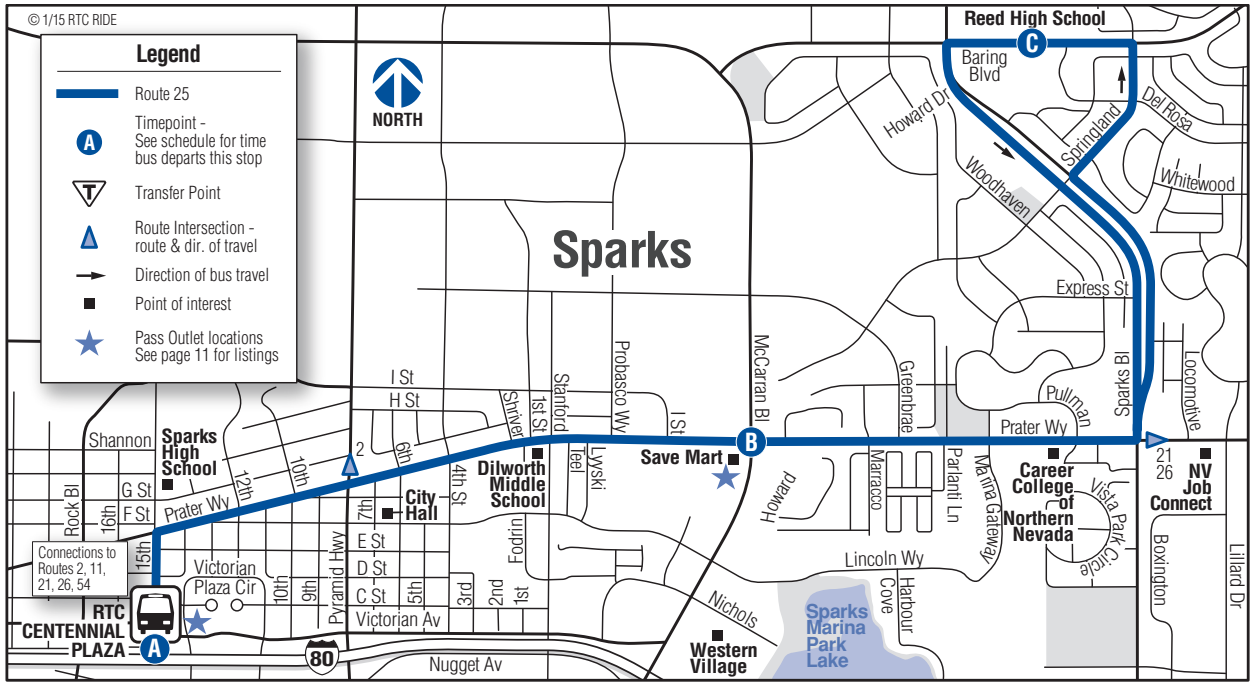

# ROUTE 25

RTC CENTENNIAL PLAZA

# East Prater/Baring

## Monday - Friday

From Downtown Sparks

To Downtown Sparks

Comes from Route	Depart RTC CENTENNIAL PLAZA (A)	Prater & McCarran (B)	Reed High School (C)	Prater & McCarran (B)	Arrive RTC CENTENNIAL PLAZA (A)	Changes to Route
11	6:35	6:40	6:48	6:55	7:06	11
11	7:35	7:40	7:48	7:55	8:06	11
11	8:35	8:40	8:48	8:55	9:06	11
11	9:35	9:40	9:48	9:55	10:06	11
11	10:35	10:40	10:48	10:55	11:06	11
11	11:35	11:40	11:48	11:55	<b>12:06</b>	11
11	<b>12:35</b>	<b>12:40</b>	<b>12:48</b>	<b>12:55</b>	<b>1:06</b>	11
11	<b>1:35</b>	<b>1:40</b>	<b>1:48</b>	<b>1:55</b>	<b>2:06</b>	11
11	<b>2:35</b>	<b>2:40</b>	<b>2:48</b>	<b>2:55</b>	<b>3:06</b>	11
11	<b>3:35</b>	<b>3:40</b>	<b>3:48</b>	<b>3:55</b>	<b>4:06</b>	11
11	<b>4:35</b>	<b>4:40</b>	<b>4:48</b>	<b>4:55</b>	<b>5:06</b>	11
11	<b>5:35</b>	<b>5:40</b>	<b>5:48</b>	<b>5:55</b>	<b>6:06</b>	11
11	<b>6:35</b>	<b>6:40</b>	<b>6:48</b>	<b>6:55</b>	<b>7:06</b>	11

Light Type = AM **Bold Type = PM**

No Sunday or Holiday Service

RTC Passenger Services: 348-RIDE (348-7433 Voice); rtcwashoe.com; 1-800-326-6868 (TTY)