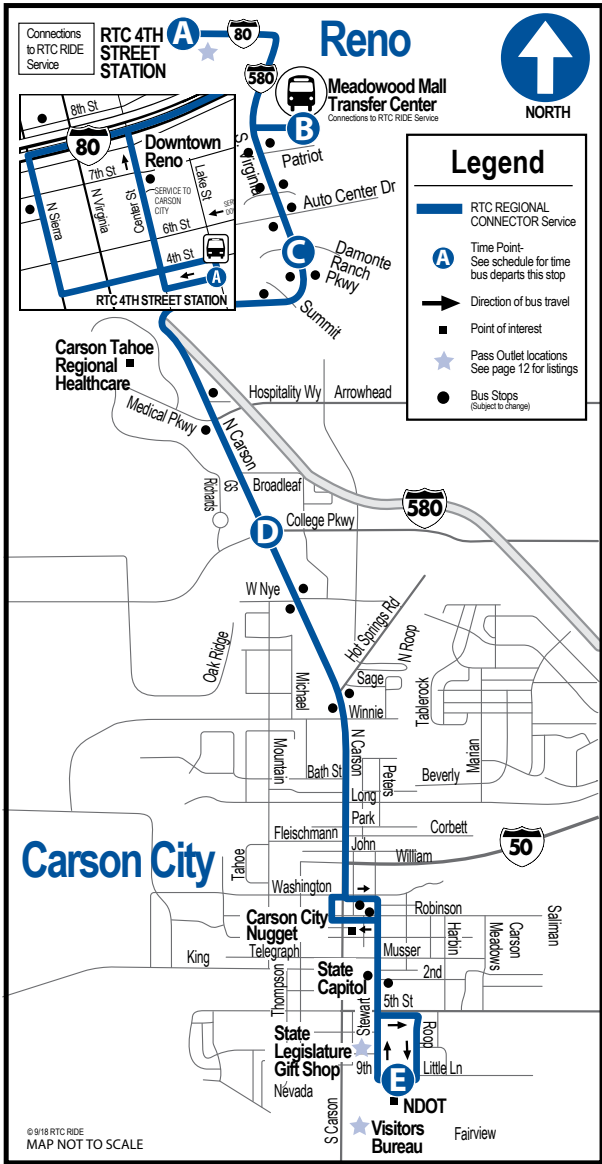

Free WiFi!

Rides on RTC REGIONAL CONNECTOR are paid in cash or with passes only. Drivers cannot make change. Please have exact change available.

Free Transfers to RTC RIDE, RTC RAPID, RTC ACCESS, and JAC
(Jump Around Carson)

One-way fares	Regular Fare	With Pass
Adult	\$5.00	\$3.50
Reduced*	\$2.50	\$1.50
With RTC ACCESS ID	\$2.50	\$1.00
Children 5 & under	Free	Free
10-ride RTC REGIONAL CONNECTOR pass		
Adult	\$42.50	
Reduced*	\$21.25	

You can use Token Transit to purchase and use RTC REGIONAL CONNECTOR passes!

*Reduced fares for youth (6-18 or middle and high school students at any age) and Seniors (60+) and disabled require special ID when boarding.

From RTC REGIONAL CONNECTOR to RTC RIDE or RTC RAPID
Insert your RTC REGIONAL CONNECTOR transfer into the RTC RIDE farebox. If you will be transferring again to reach your final destination, request your transfer back from the driver.