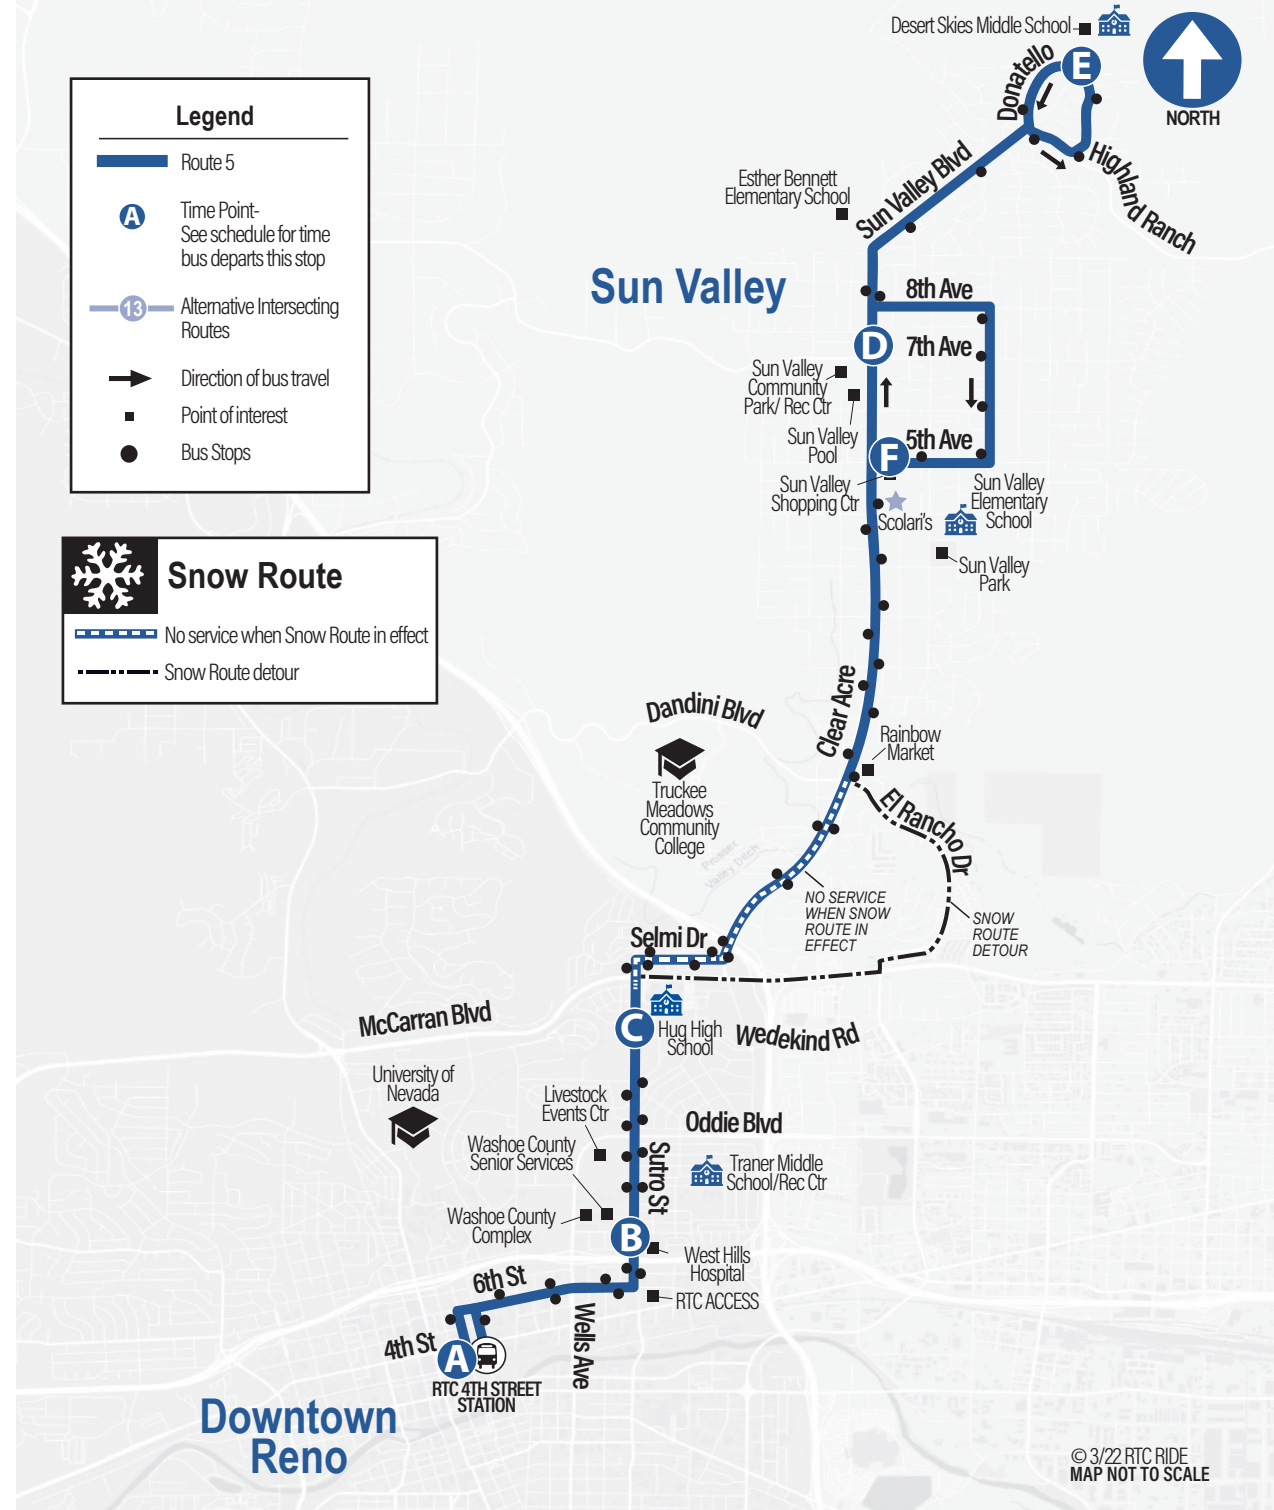

RTC Customer Service hours

Horario de atención al cliente de RTC

Monday to Friday 8 am - 12 pm & 1 pm - 5 pm

De lunes a viernes de 8 am a 12 pm y de 1 pm a 5 pm

(closed weekends & holidays)

(fines de semana y feriados cerrados)

775-348-RIDE

Your RTC. Our Community.
rtcwashoe.com

Legend

- Route 5
- A Time Point- See schedule for time bus departs this stop
- 13 Alternative Intersecting Routes
- → Direction of bus travel
- Point of interest
- Bus Stops

Snow Route

- - - No service when Snow Route in effect
- · - · - Snow Route detour