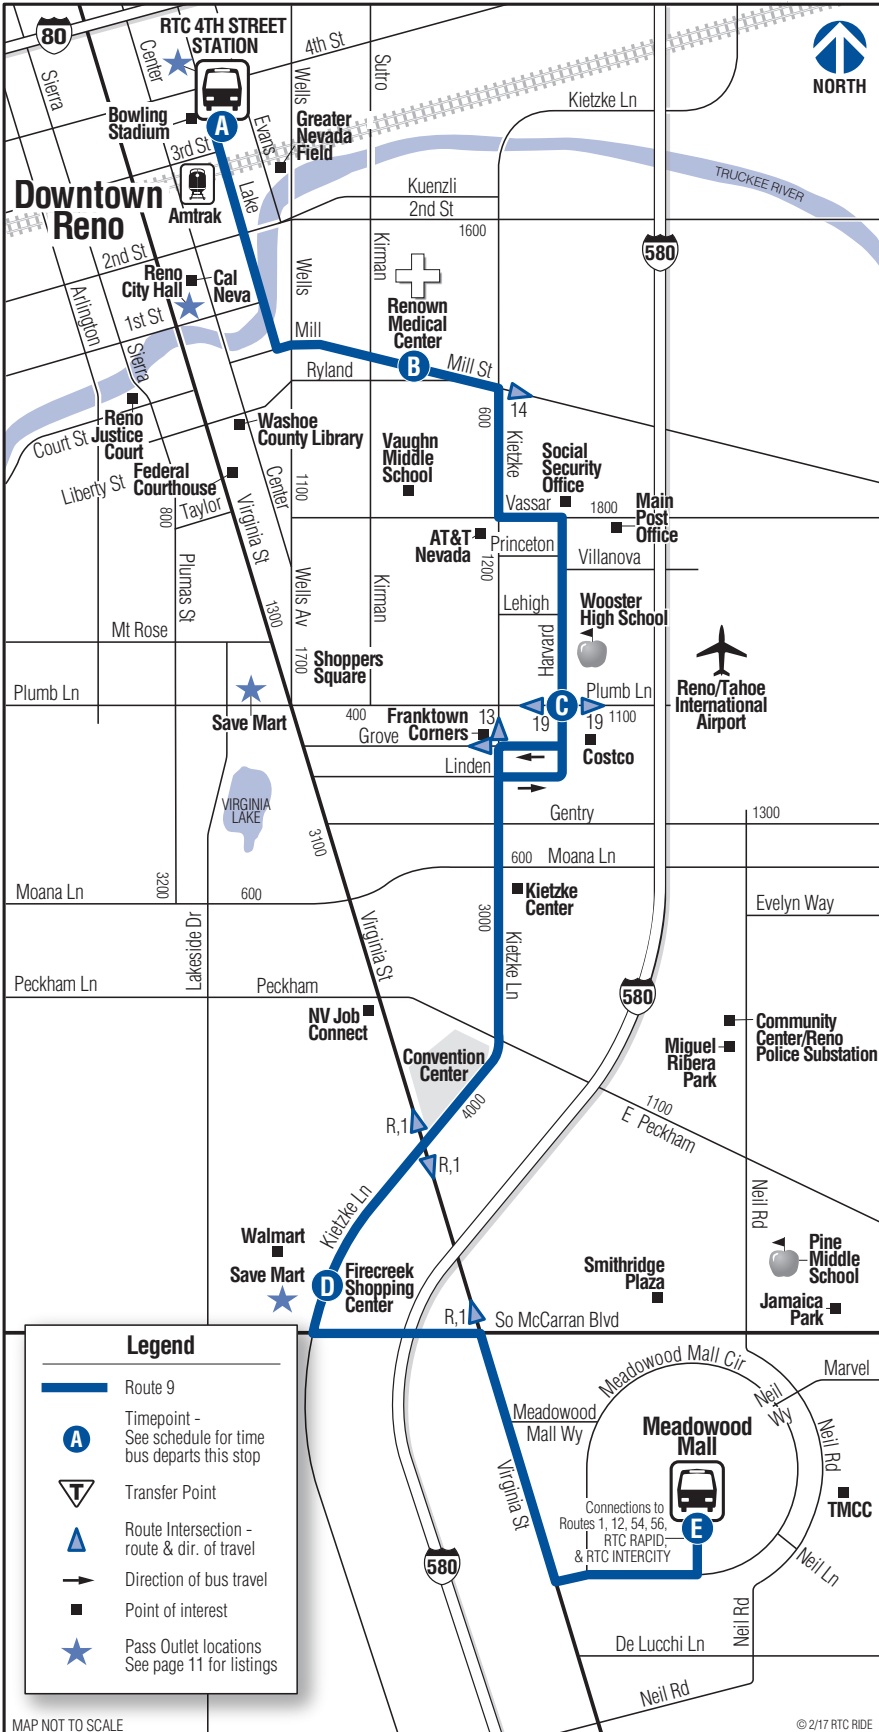

# ROUTE 9

RTC 4TH STREET STATION  
Middle Island

Kietzke

MAP NOT TO SCALE

© 2/17 RTC RIDE