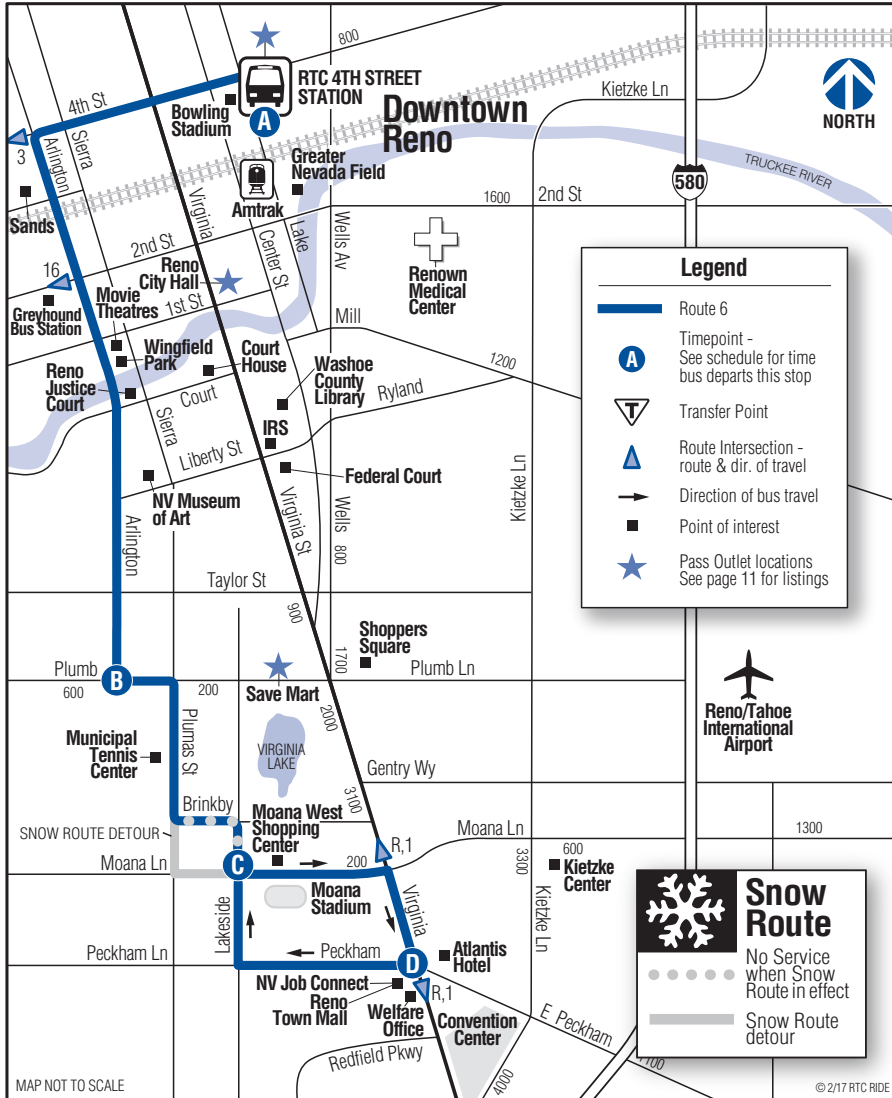

ROUTE 6

RTC 4TH STREET STATION
North Island

Arlington/Moana

RTC Customer Service: 348-RIDE (348-7433 Voice); rtcwashoe.com; 1-800-326-6868 (TTY)

RTC Bus Passes On Your Phone with the Token Transit App • RTC Bus Arrival Information in Real-Time with the NextBus App