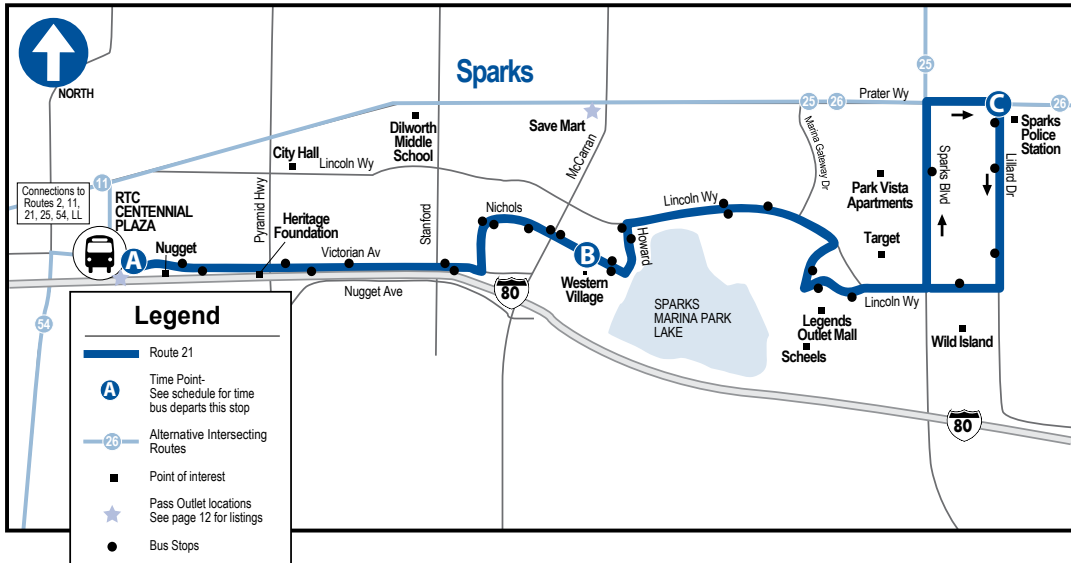

ROUTE 21

RTC CENTENNIAL PLAZA

Sparks Marina

Monday - Friday

From Downtown Sparks				To Downtown Sparks			Changes to Route
Comes from Route	Depart RTC CENTENNIAL PLAZA	Western Village	Arrive Lillard & Prater	Depart Lillard & Prater	Western Village	Arrive RTC CENTENNIAL PLAZA	
	A	B	C	C	B	A	
11	4:35	4:43	4:51	4:52	5:01	5:10	26
11	5:35	5:43	5:51	5:52	6:01	6:10	11
26	6:20	6:28	6:36	6:37	6:46	6:55	26
26	6:50	6:58	7:06	7:07	7:16	7:25	54
11	7:20	7:28	7:36	7:37	7:46	7:55	26
54	7:50	7:58	8:06	8:07	8:16	8:25	54
11	8:20	8:28	8:36	8:37	8:46	8:55	26
11	8:50	8:58	9:06	9:07	9:16	9:25	54
11	9:20	9:28	9:36	9:37	9:46	9:55	26
11	9:50	9:58	10:06	10:07	10:16	10:25	54
11	10:20	10:28	10:36	10:37	10:46	10:55	26
11	10:50	10:58	11:06	11:07	11:16	11:25	54
11	11:20	11:28	11:36	11:37	11:46	11:55	26
11	11:50	11:58	12:06	12:07	12:16	12:25	54
11	12:20	12:28	12:36	12:37	12:46	12:55	26
11	12:50	12:58	1:06	1:07	1:16	1:25	54
11	1:20	1:28	1:36	1:37	1:46	1:55	26
11	1:50	1:58	2:06	2:07	2:16	2:25	54
11	2:20	2:28	2:36	2:37	2:46	2:55	26
11	2:50	2:58	3:06	3:07	3:16	3:25	54
11	3:20	3:29	3:37	3:38	3:47	3:56	26
11	3:50	3:59	4:07	4:08	4:17	4:26	54
11	4:20	4:29	4:37	4:38	4:47	4:56	26
11	4:50	4:59	5:07	5:08	5:17	5:26	54
11	5:20	5:29	5:37	5:38	5:47	5:56	26
11	5:50	5:58	6:06	6:07	6:16	6:25	54
11	6:20	6:28	6:36	6:37	6:46	6:55	Gar
11	6:50	6:58	7:06	7:07	7:16	7:25	11
11	7:45	7:53	8:01	8:02	8:11	8:20	11
11	8:45	8:52	9:00	9:01	9:09	9:18	11
11	9:45	9:52	10:00	10:01	10:09	10:18	11
11	10:45	10:52	11:00	11:01	11:09	11:18	Gar
11	11:45	11:52	12:00	12:01	12:09	12:18	Gar

Light Type = AM | **Bold Type = PM**

(Route 21 Saturday/Sunday Schedule continued on next page)