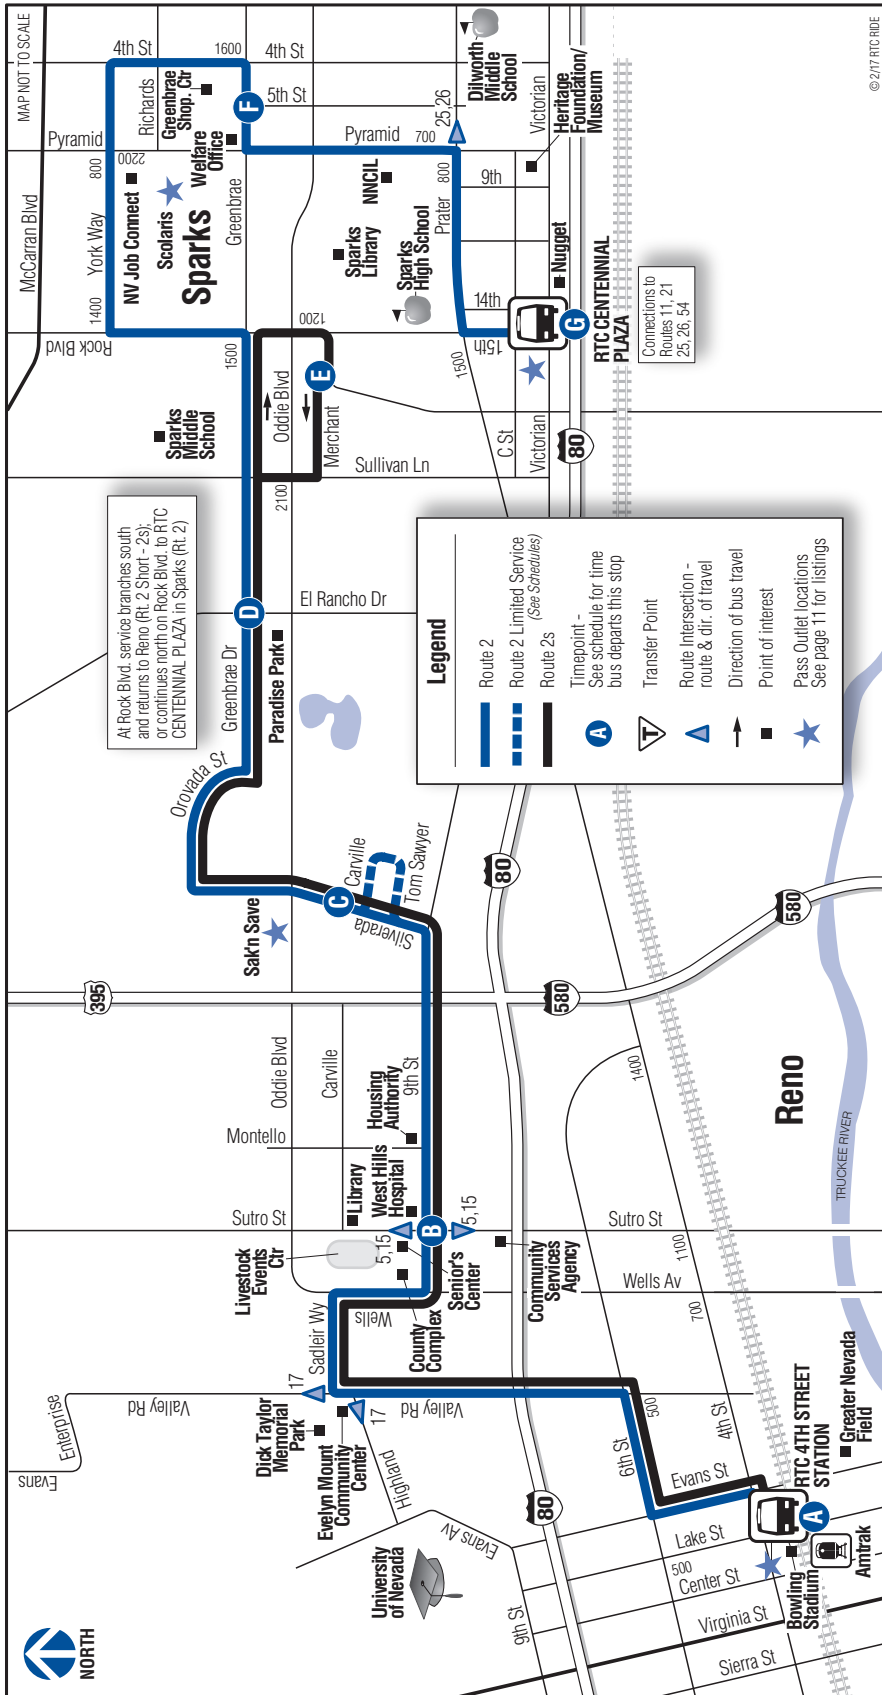

**ROUTE 2/2s**  
 RTC 4TH STREET STATION  
 Middle Island

Ninth/Silverada/RTC CENTENNIAL PLAZA

RTC Customer Service: 348-RIDE (348-7433 Voice); rtwashoe.com; 1-800-326-6868 (TTY)

RTC Bus Passes On Your Phone with the Token Transit App • RTC Bus Arrival Information in Real-Time with the NextBus App