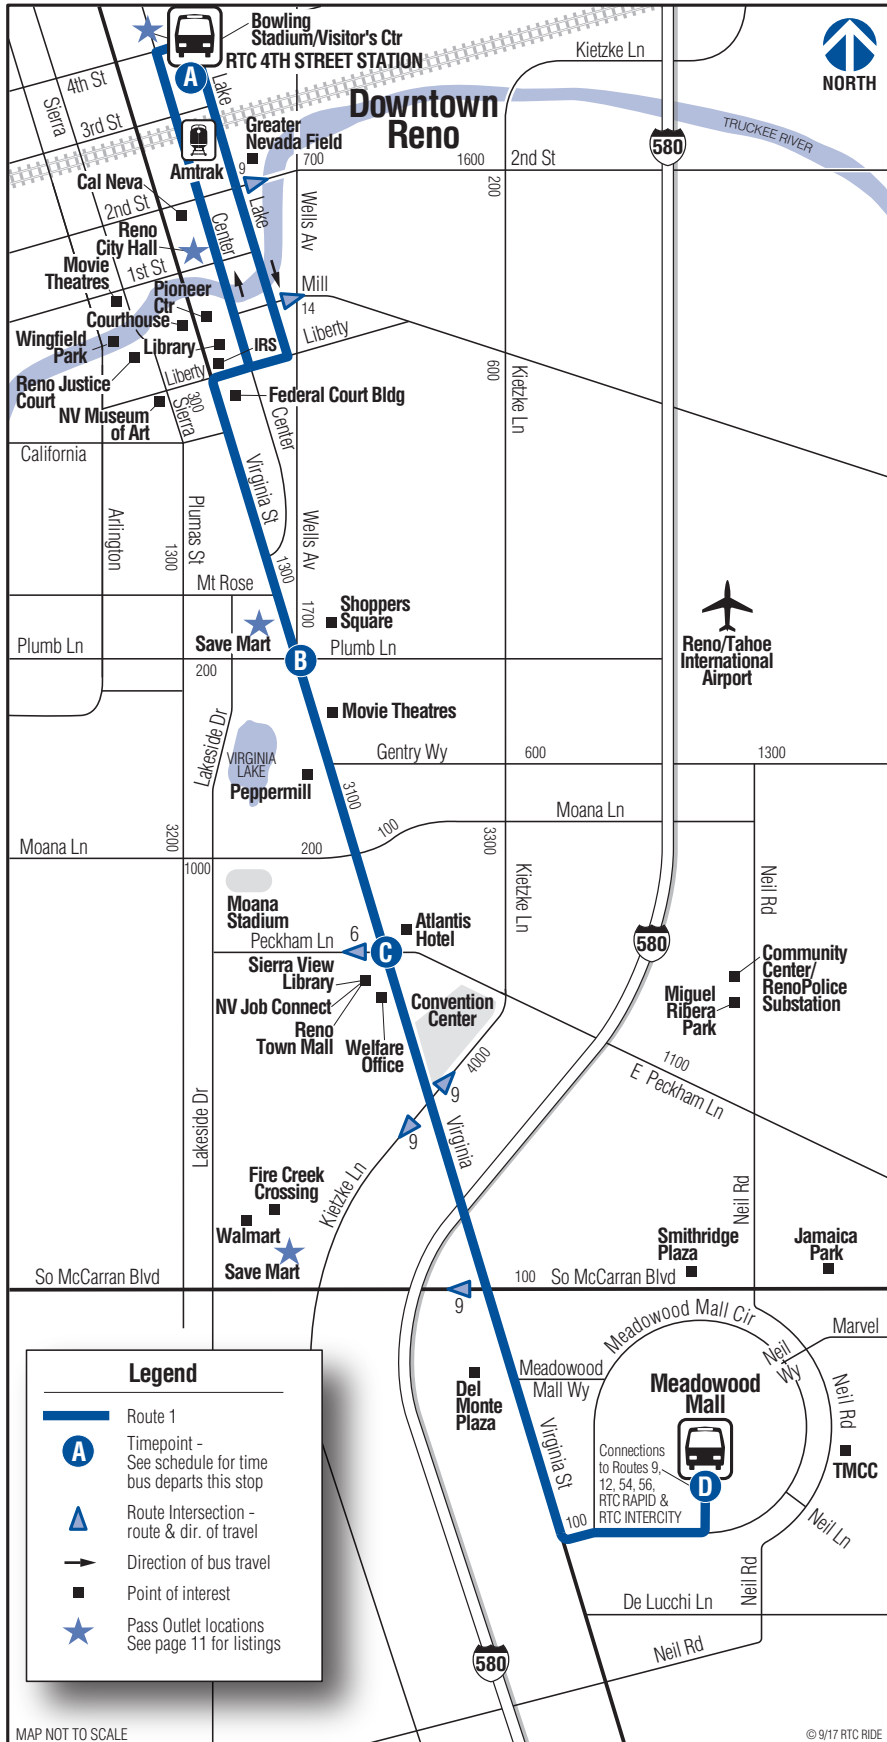

ROUTE 1

RTC 4TH STREET STATION
South Island

South Virginia

MAP NOT TO SCALE

© 9/17 RTC RIDE