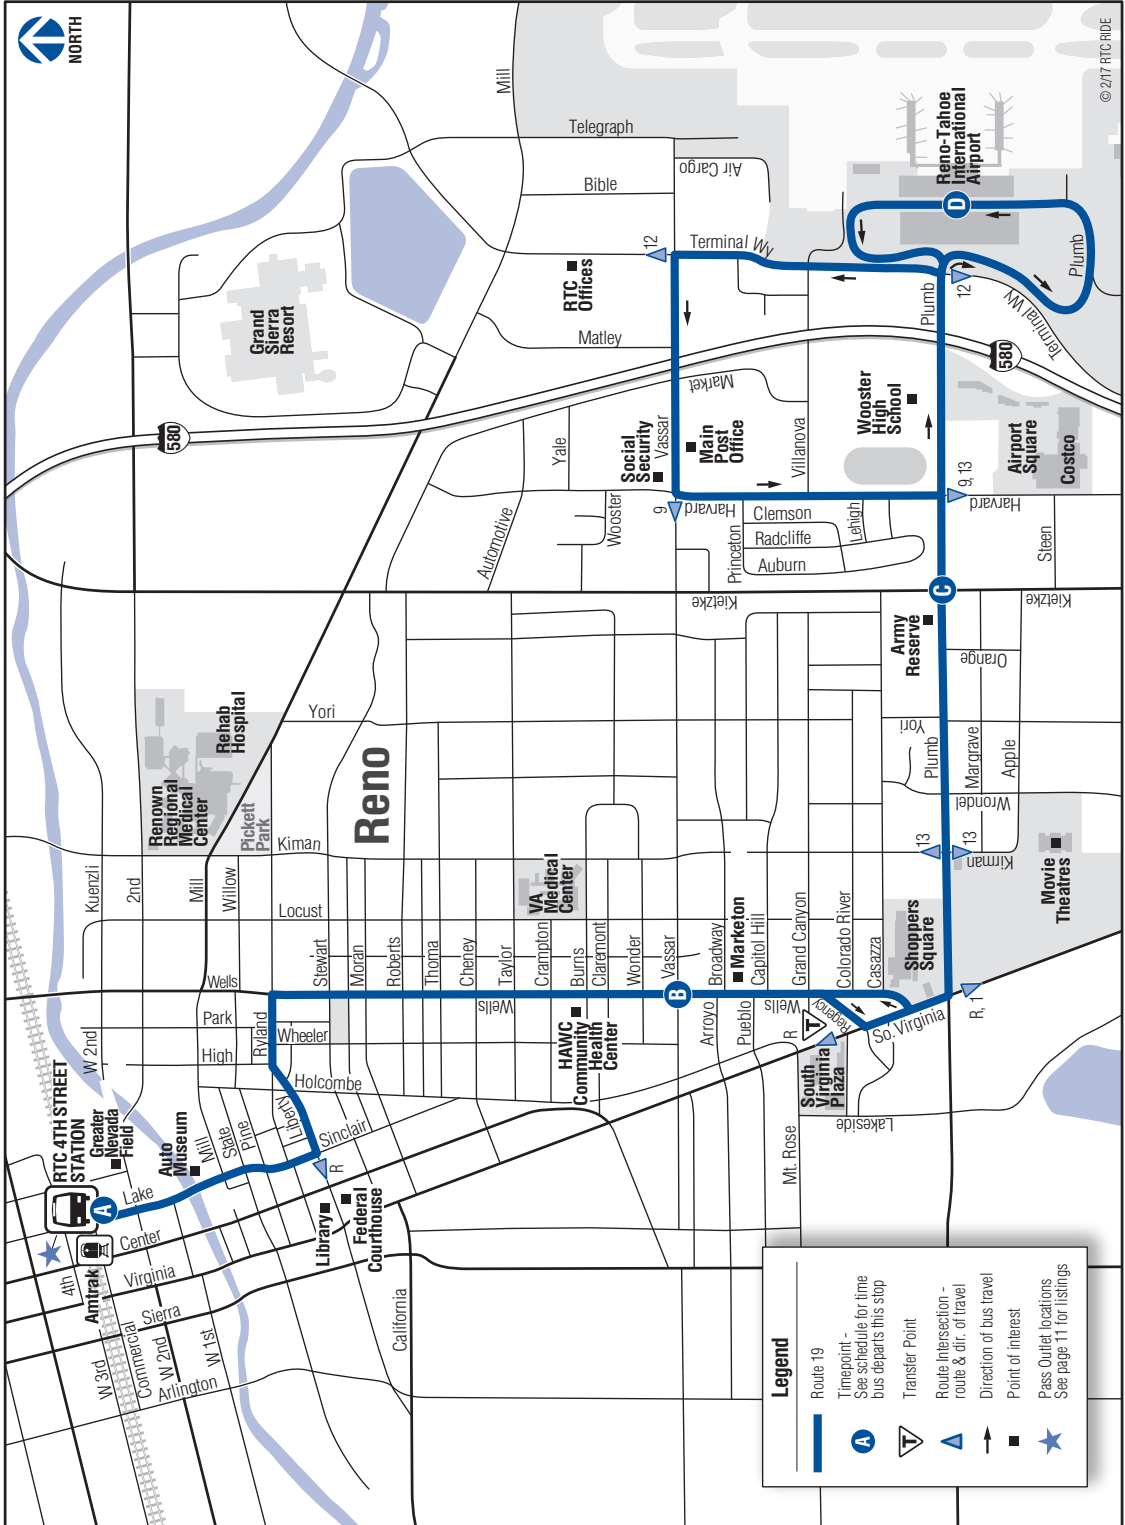

ROUTE 19

RTC 4TH STREET STATION
South Island

Wells/Airport

RTC Customer Service: 348-RIDE (348-7433 Voice); rtwashoe.com; 1-800-326-6868 (TTY)

RTC Bus Passes On Your Phone with the Token Transit App • RTC Bus Arrival Information in Real-Time with the NextBus App