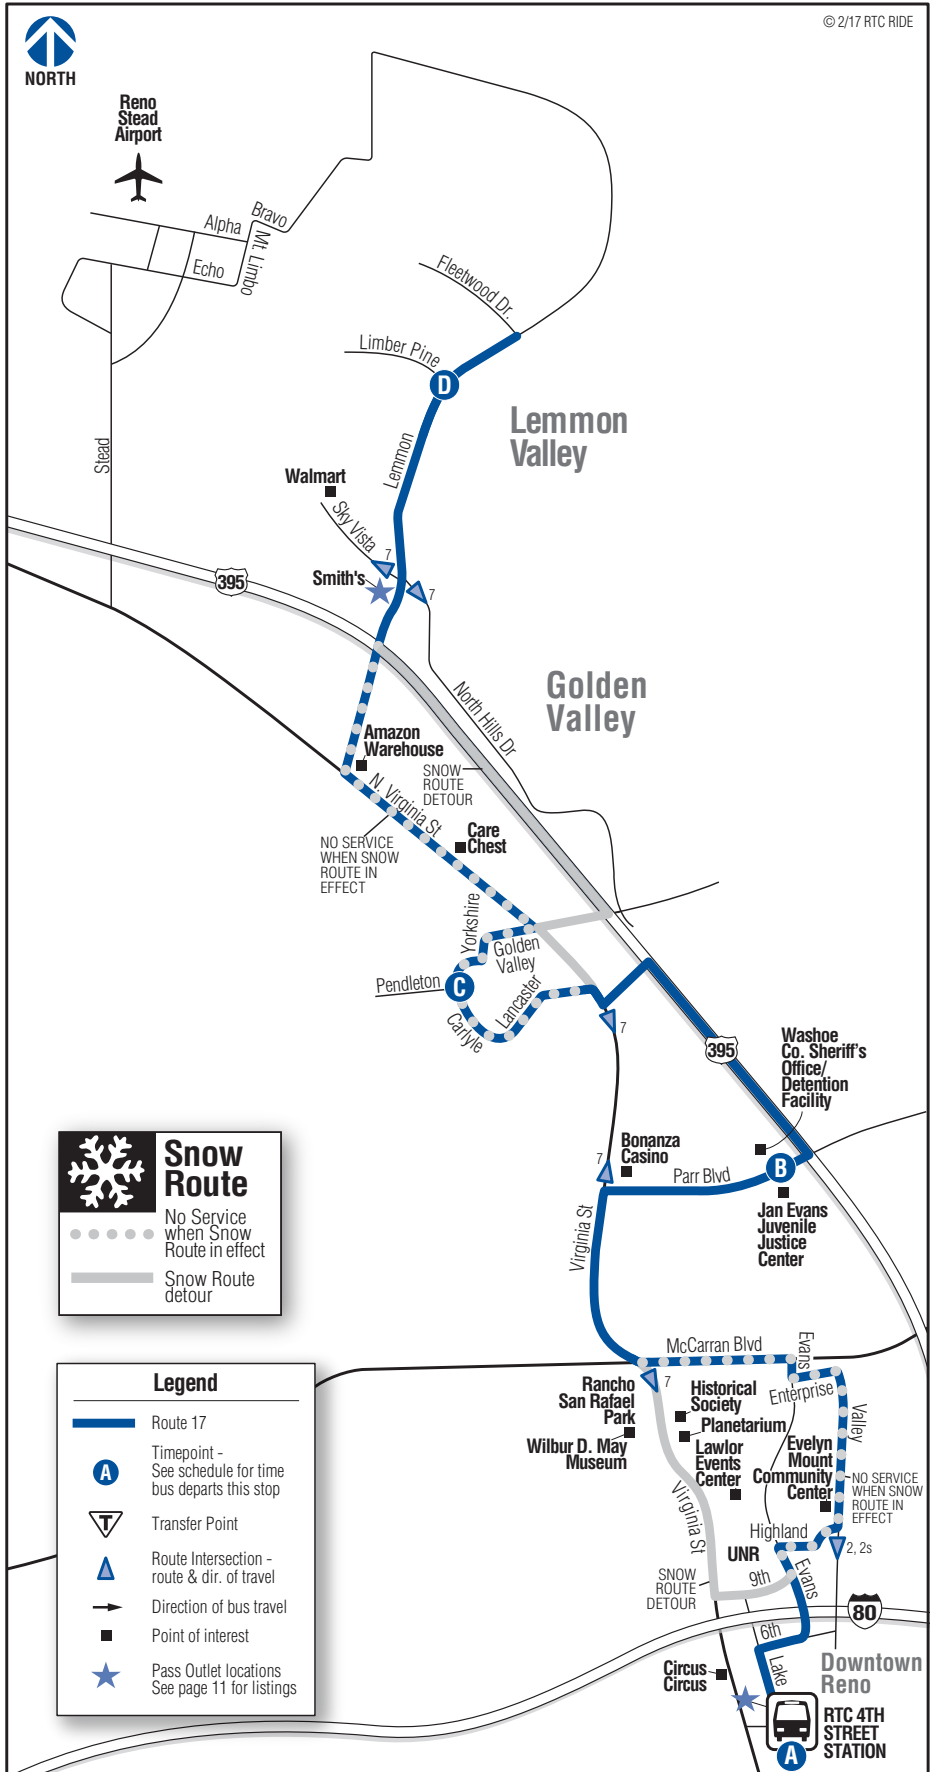

ROUTE 17

RTC 4TH STREET STATION
North Island

Lemmon Valley

© 2/17 RTC RIDE

Snow Route

No Service when Snow Route in effect

Snow Route detour

Legend

- Route 17
- Timepoint - See schedule for time bus departs this stop
- Transfer Point
- Route Intersection - route & dir. of travel
- Direction of bus travel
- Point of interest
- Pass Outlet locations See page 11 for listings