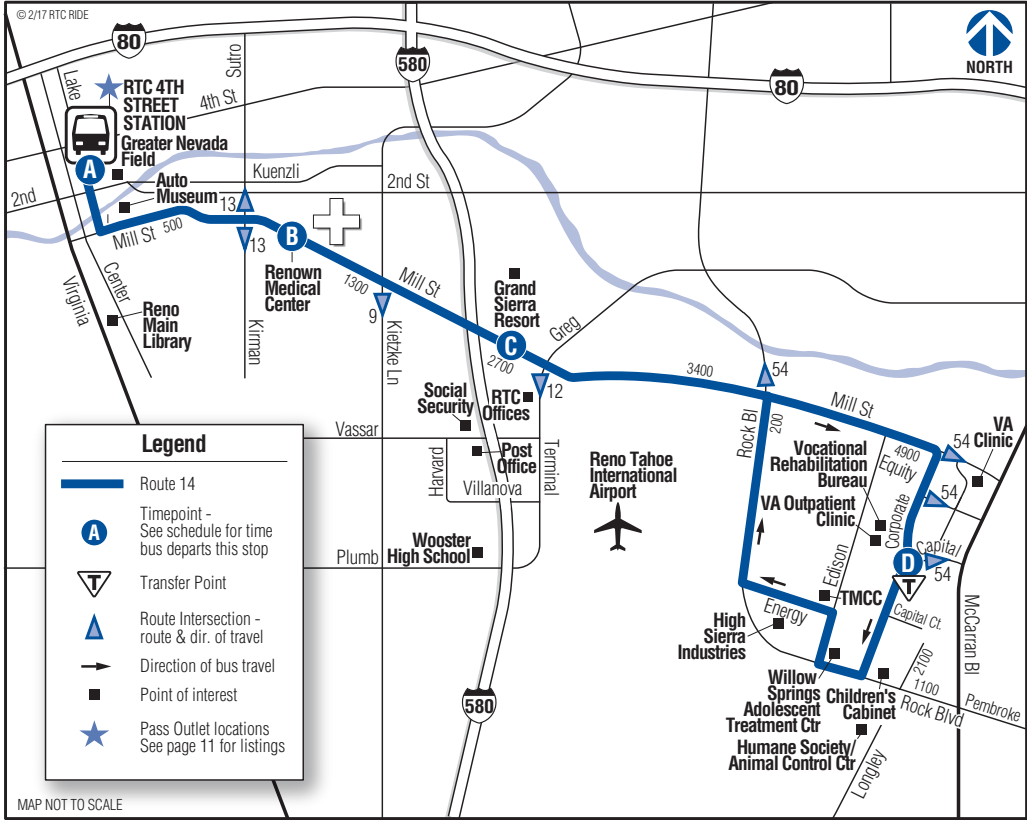

# ROUTE 14

RTC 4TH STREET STATION  
South Island

East Mill

RTC Customer Service: 348-RIDE (348-7433 Voice); rtwashoe.com; 1-800-326-6868 (TTY)

RTC Bus Passes On Your Phone with the Token Transit App • RTC Bus Arrival Information in Real-Time with the NextBus App