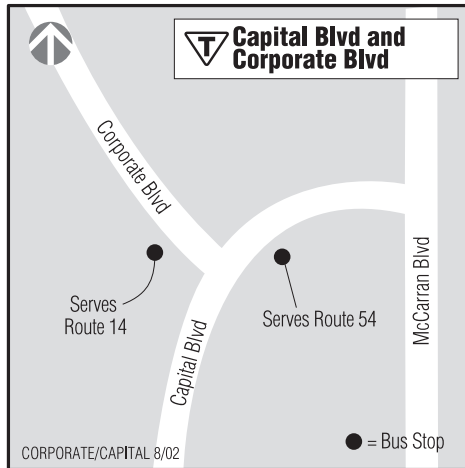

# ROUTE 14

RTC 4TH STREET STATION  
South Island

East Mill

RTC Customer Service: 348-RIDE (348-7433 Voice); rtwashoe.com; 1-800-326-6868 (TTY)

RTC Bus Passes On Your Phone with the Token Transit App • RTC Bus Arrival Information in Real-Time with the NextBus App