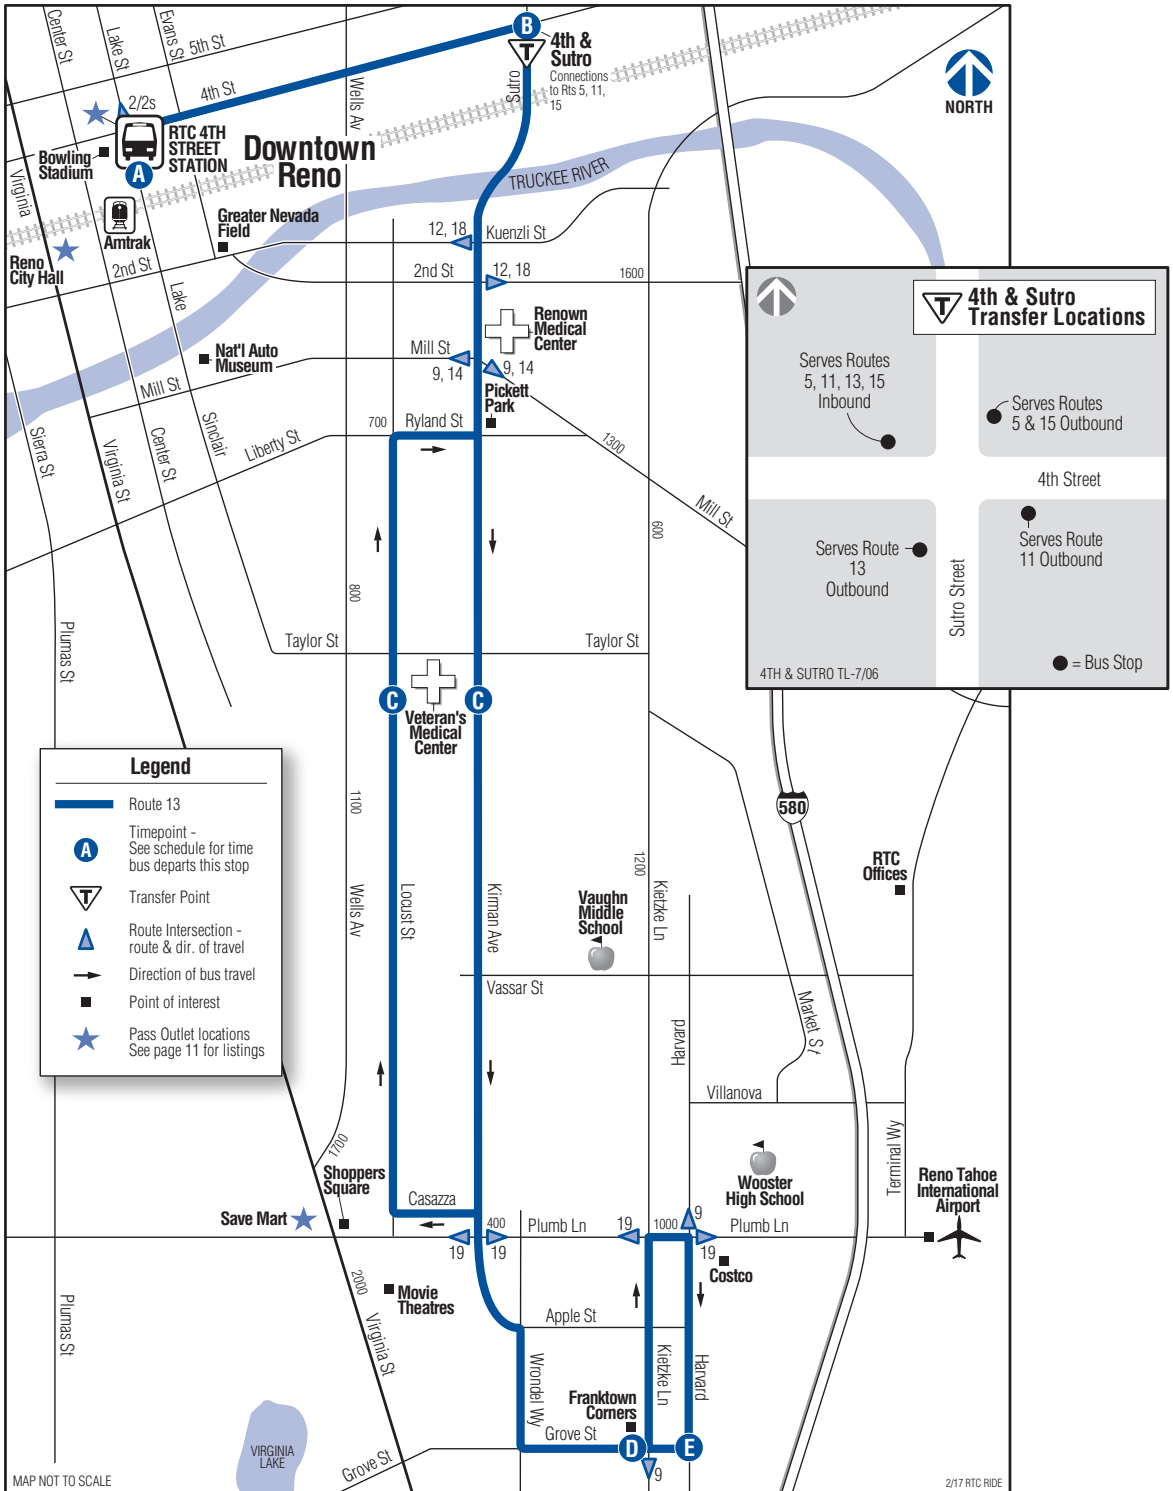

# ROUTE 13

RTC 4TH STREET STATION  
South Island

VA Hospital/Grove

RTC Customer Service: 348-RIDE (348-7433 Voice); rtwashoe.com; 1-800-326-6868 (TTY)

RTC Bus Passes On Your Phone with the Token Transit App • RTC Bus Arrival Information in Real-Time with the NextBus App