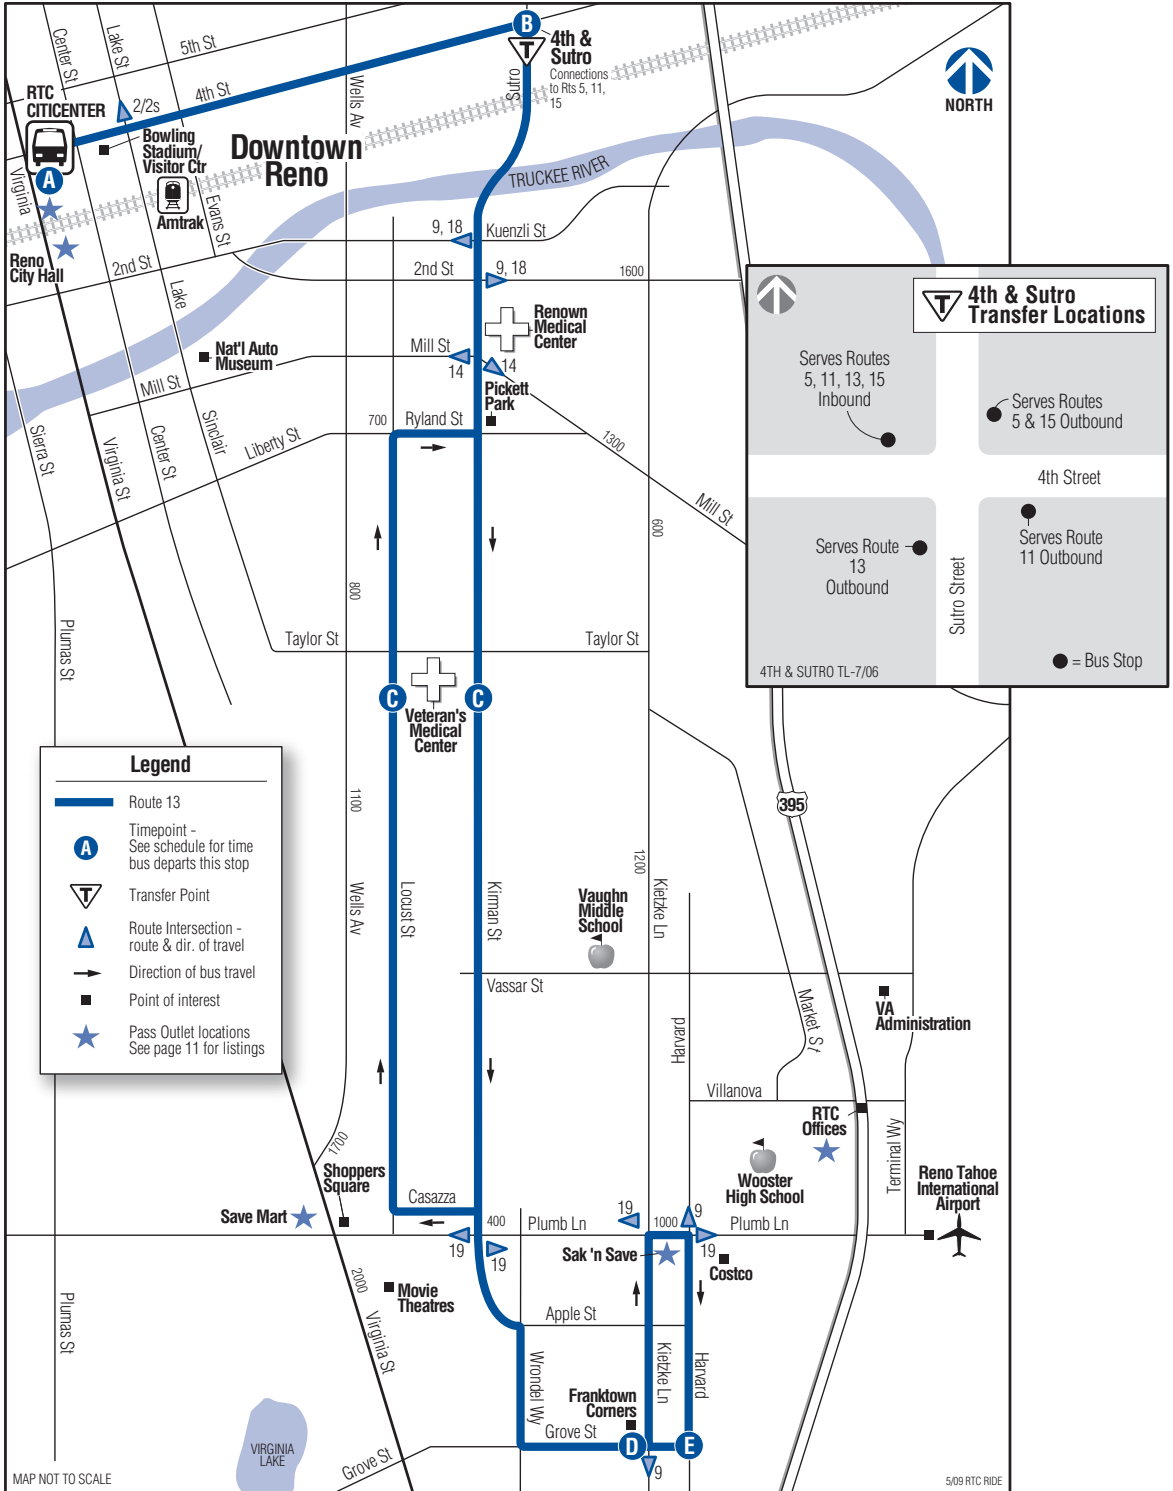

# ROUTE 13

RTC CITICENTER  
West Station

VA Hospital/Grove

(Route 13 continued on next page)