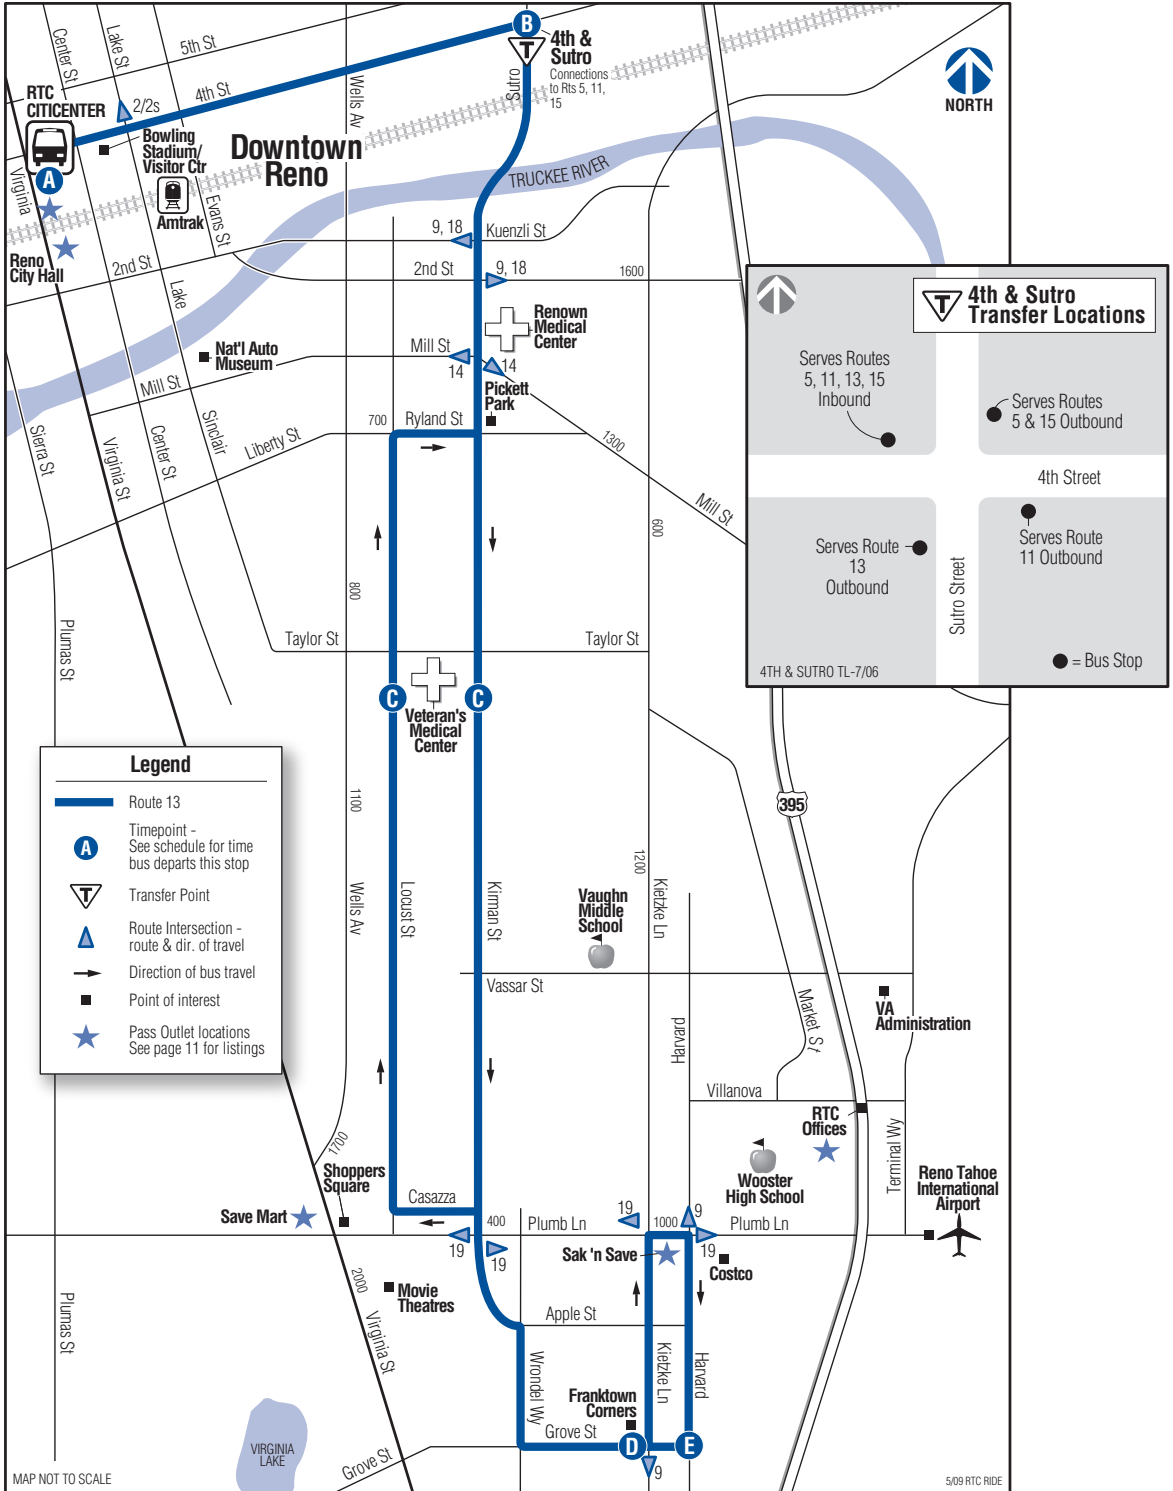

ROUTE 13

RTC CITICENTER
West Station

VA Hospital/Grove

(Route 13 continued on next page)